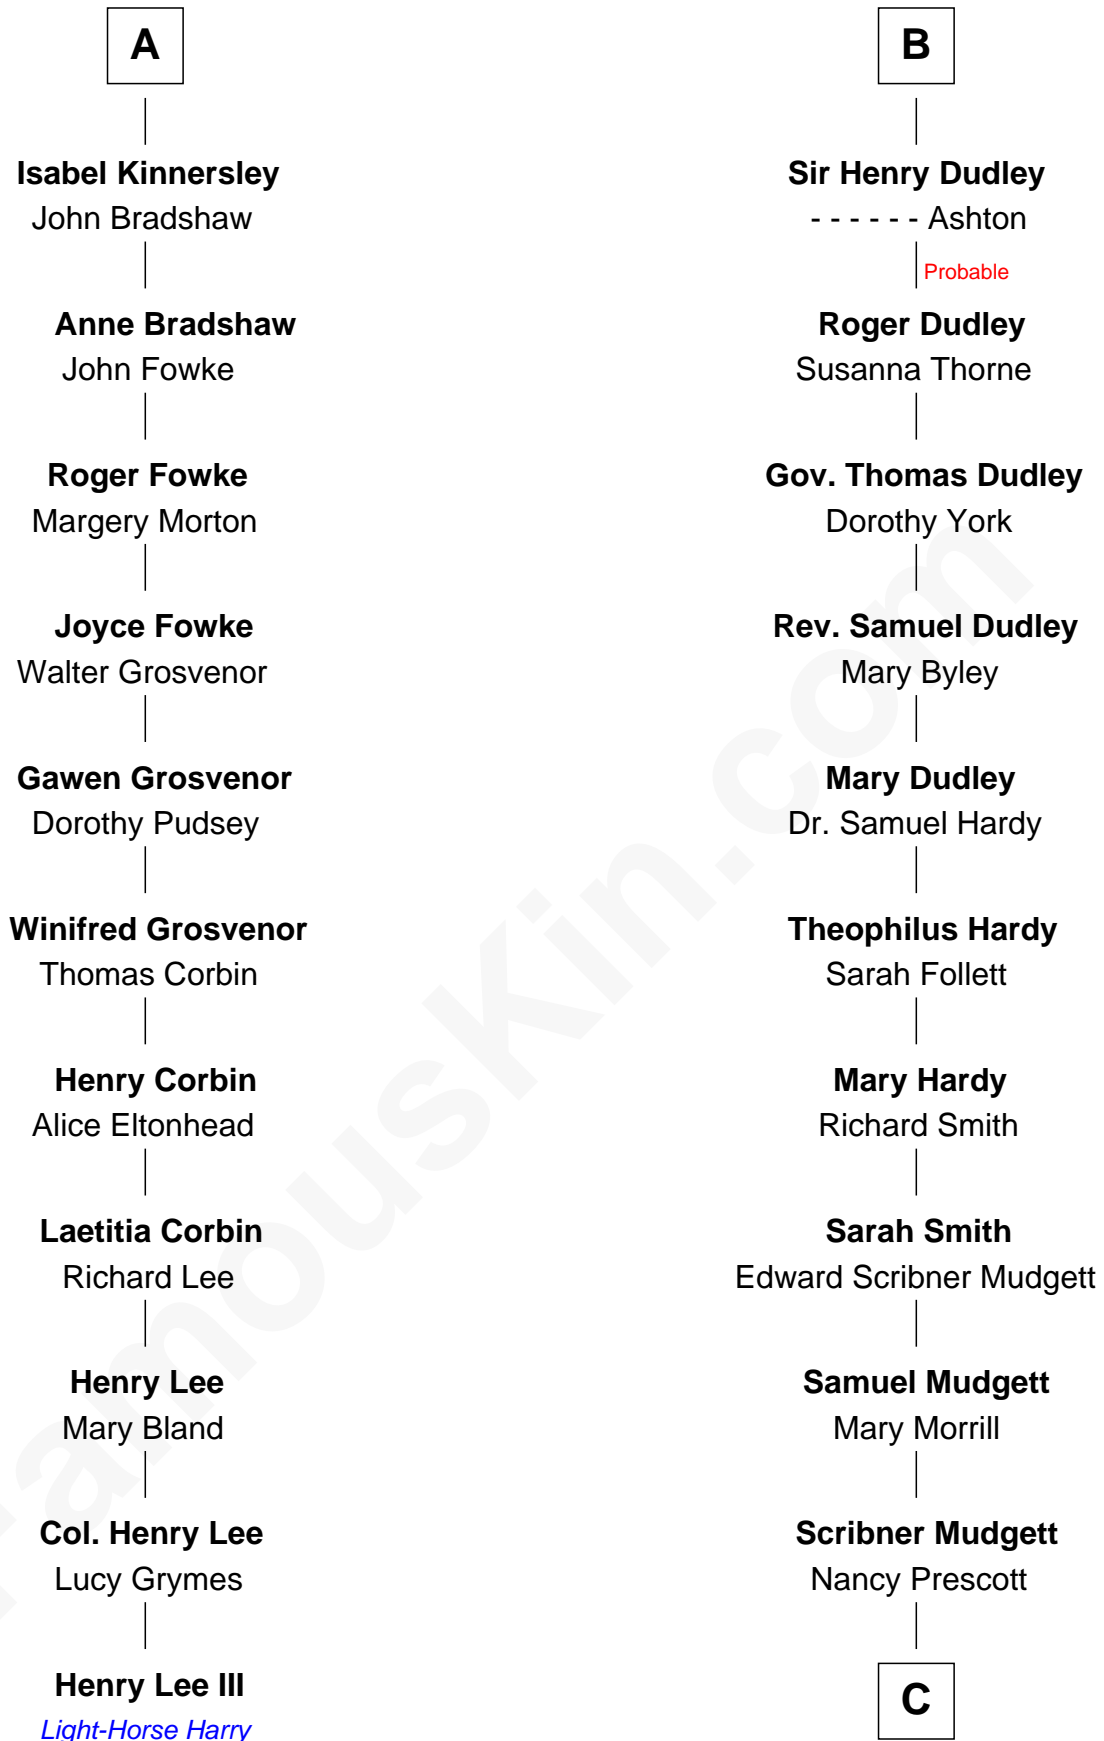

FamousKin.com

Relationship Chart of

Henry Lee III

9th Governor of Virginia

17th cousin 1 time removed of

Dr. H. H. Holmes

Serial Killer aka "Devil in the White City"

C

Levi Horton Mudgett

Theodate Page Price

Dr. H. H. Holmes

Serial Killer Dr. H. H. Holmes

FamousKin.com