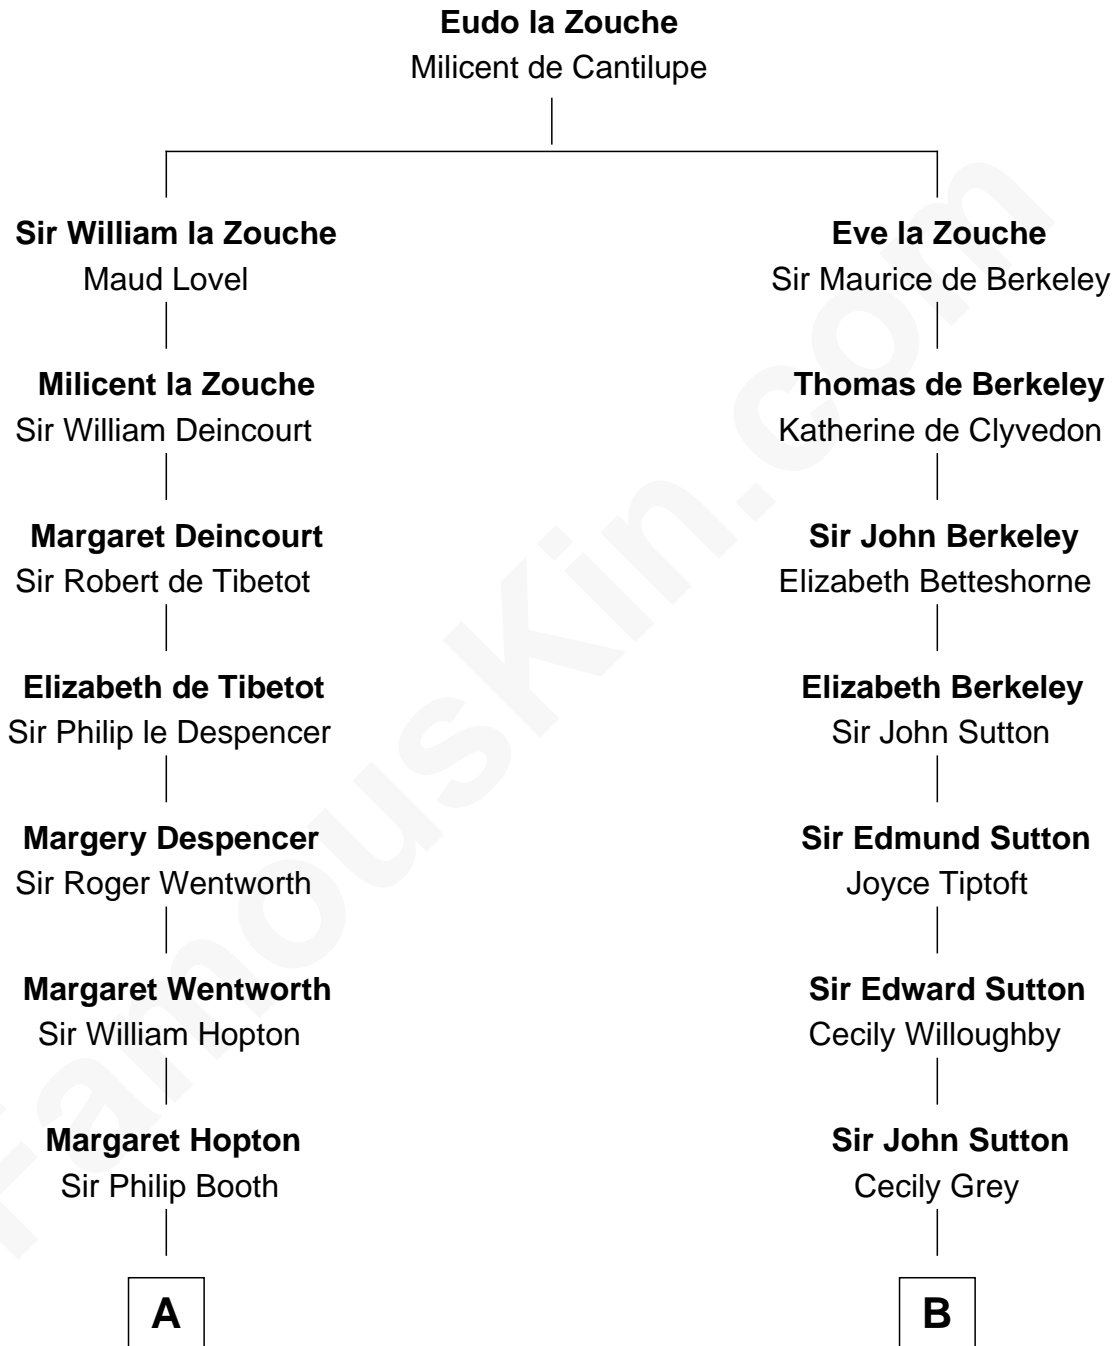

## Relationship Chart of

### Henry Lee III

9th Governor of Virginia

17th cousin 1 time removed of

**Dr. H. H. Holmes**

Serial Killer aka "Devil in the White City"

C

Levi Horton Mudgett

Theodate Page Price