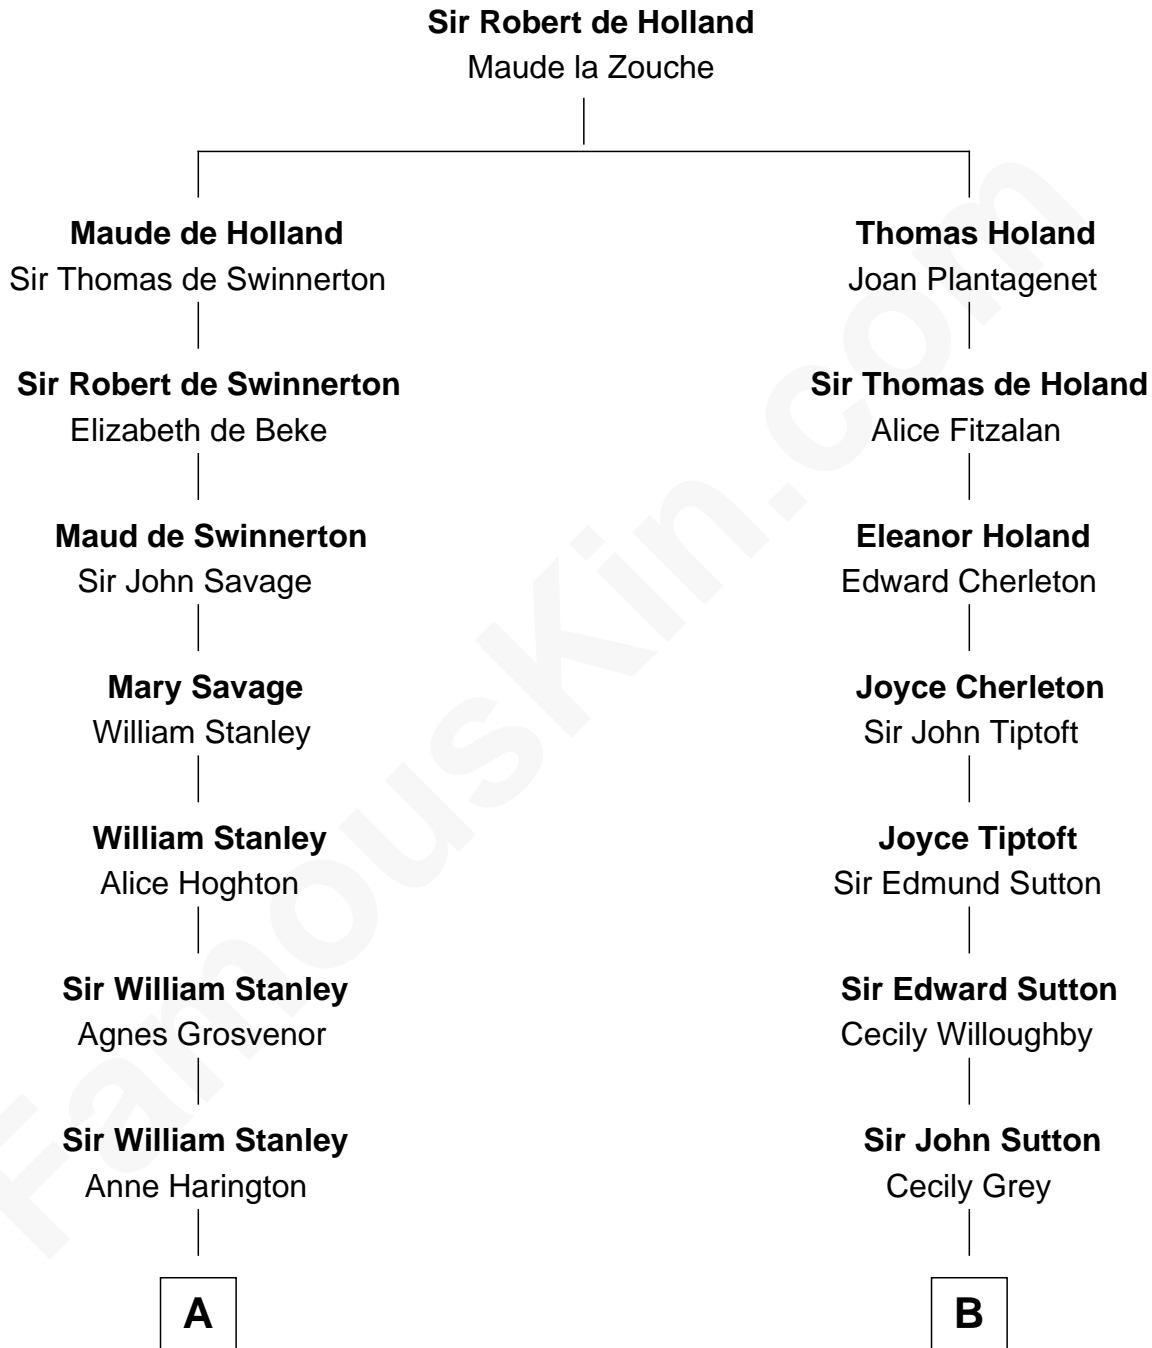

FamousKin.com

Relationship Chart of

Henry Lee III

9th Governor of Virginia

14th cousin 4 times removed of

Dr. H. H. Holmes

Serial Killer aka "Devil in the White City"

C

Levi Horton Mudgett

Theodate Page Price

Dr. H. H. Holmes

Serial Killer Dr. H. H. Holmes

FamousKin.com