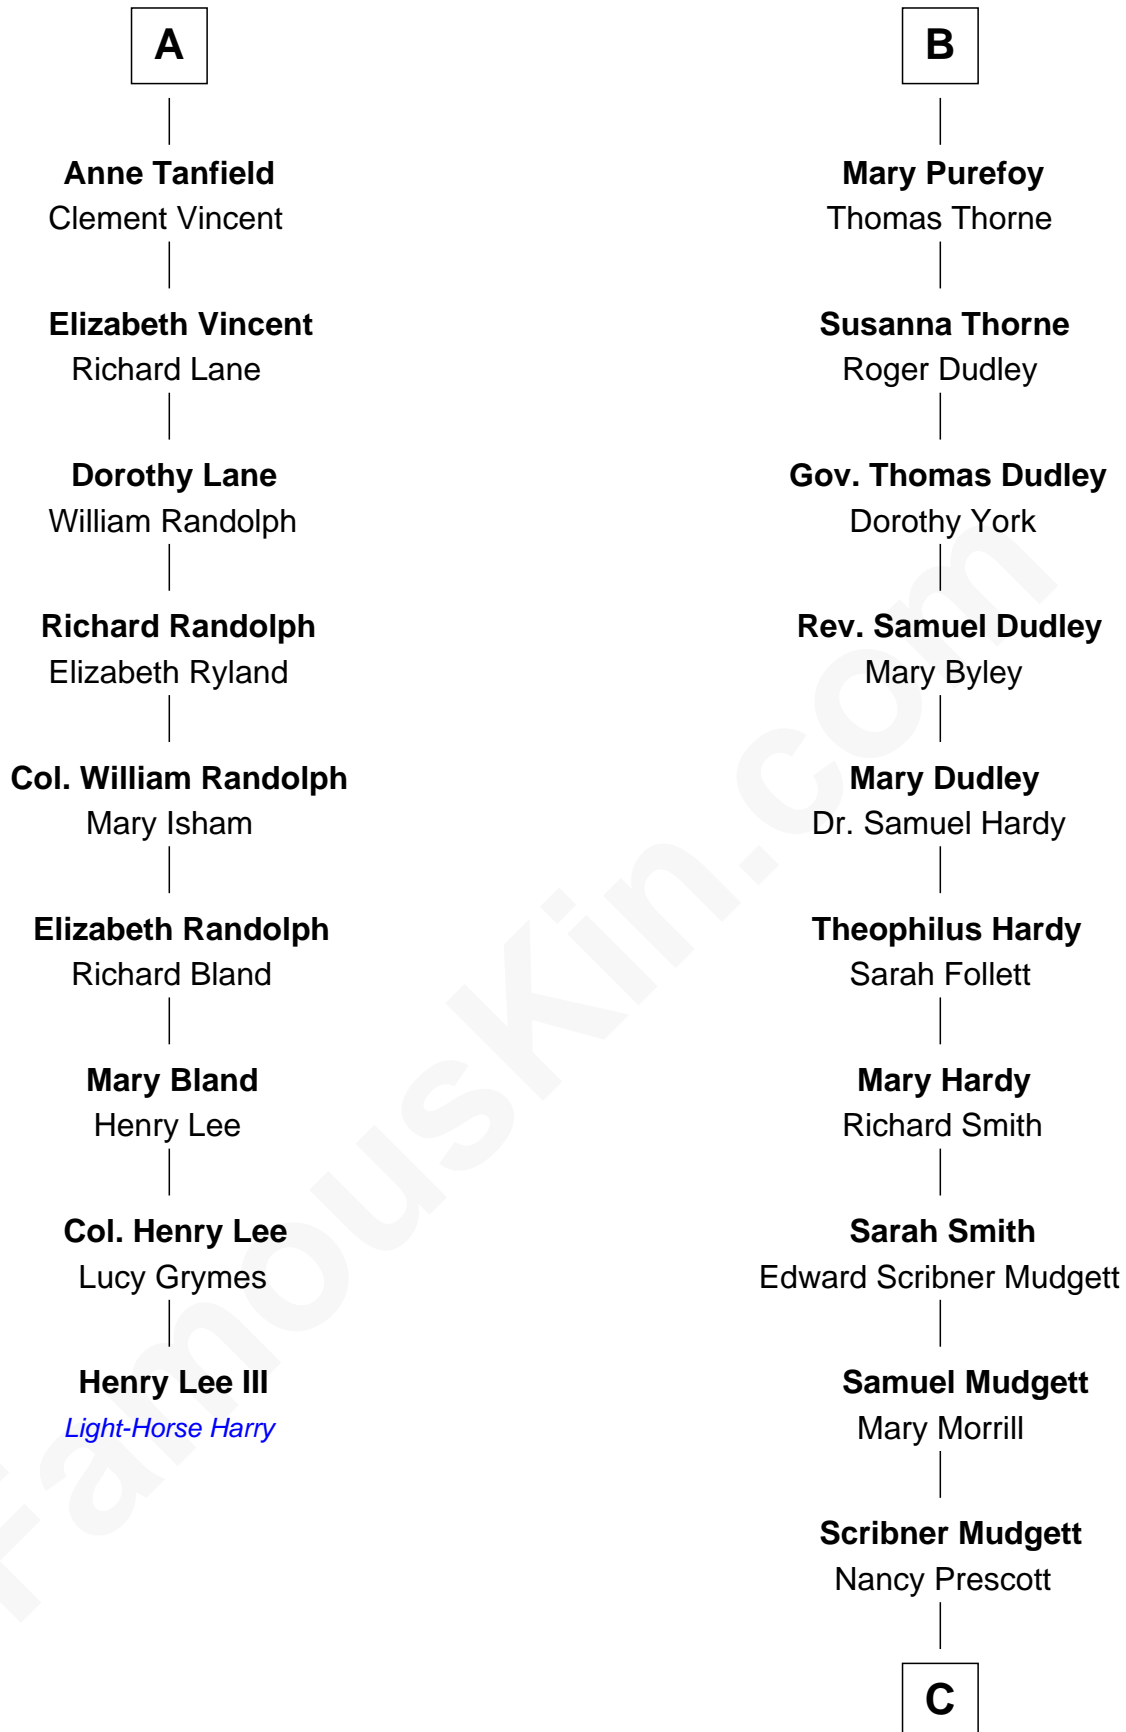

FamousKin.com

Relationship Chart of

Henry Lee III

9th Governor of Virginia

15th cousin 3 times removed of

Dr. H. H. Holmes

Serial Killer aka "Devil in the White City"

Sir John Howard

Alice de Bois

Sir Robert Howard

Margaret de Scales

Sir John Howard

Alice Tendring

Sir Robert Howard

Margaret Mowbray

Katherine Howard

Isabel Brome

John Denton

Alice Denton

Nicholas Purefoy

Edward Purefoy

Anne Fettiplace

B

C

Levi Horton Mudgett

Theodate Page Price

Dr. H. H. Holmes

Serial Killer Dr. H. H. Holmes

FamousKin.com