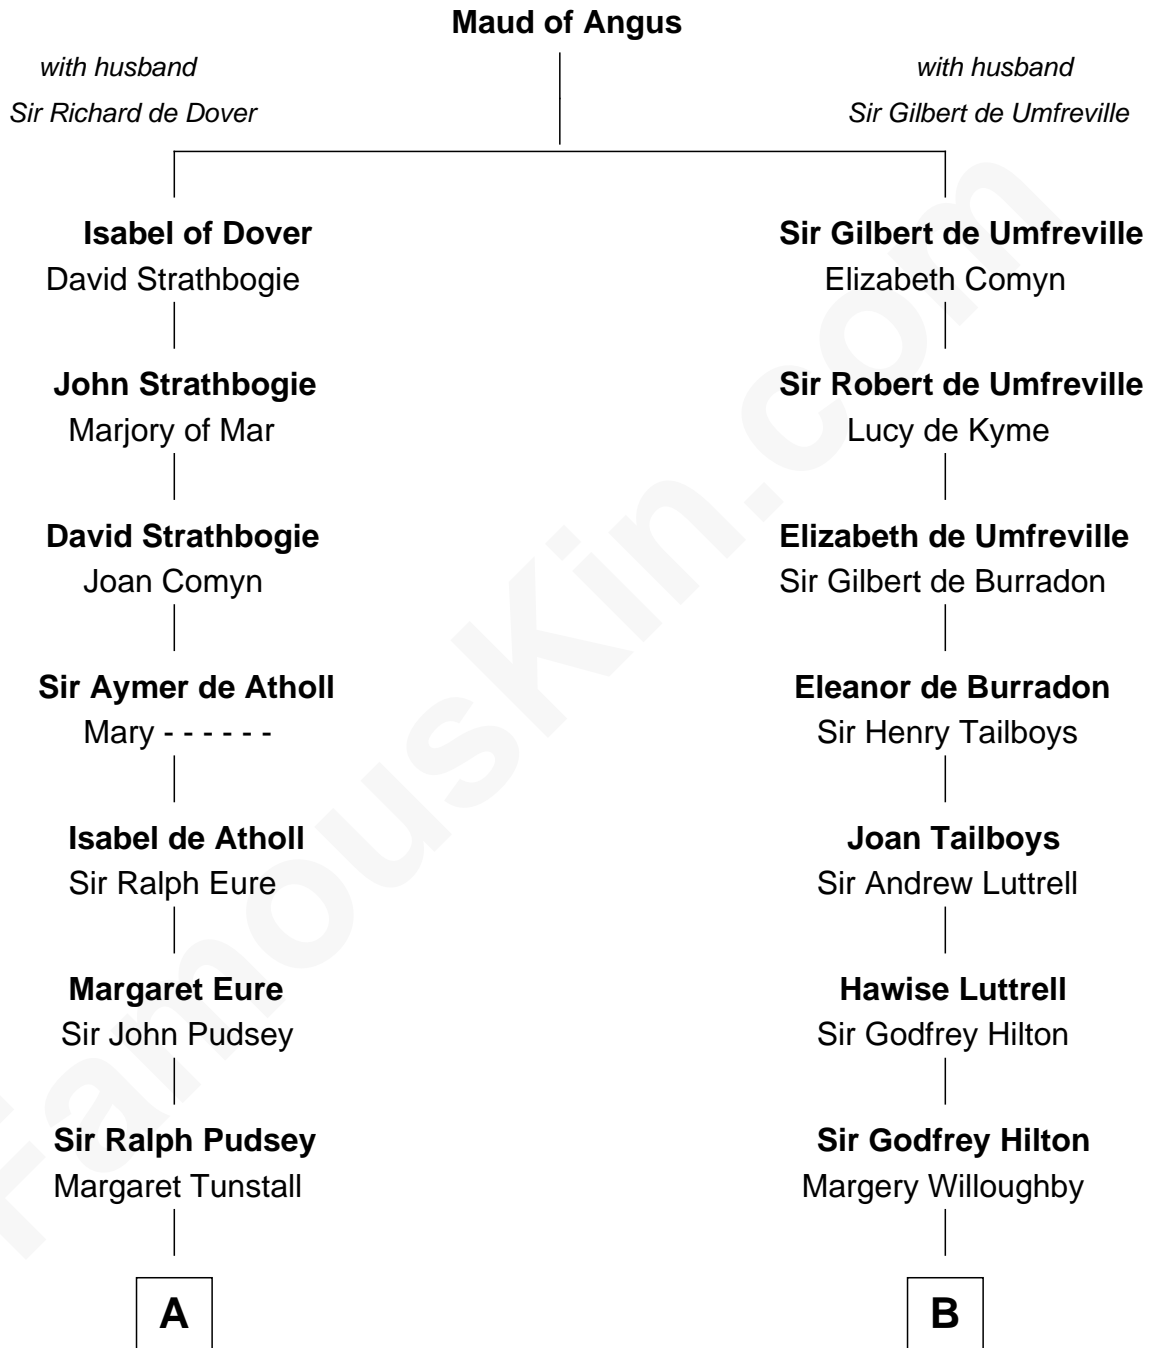

FamousKin.com

Relationship Chart of

Henry Lee III

9th Governor of Virginia

19th cousin 1 time removed of

Franklin D. Roosevelt

32nd U.S. President

C

Henry Lee
Mary Bland

Col. Henry Lee
Lucy Grymes

Henry Lee III
Light-Horse Harry

D

Anne Jean Robbins
Judge Joseph Lyman

Catharine Robbins Lyman
Warren Delano

Sara Delano
James Roosevelt

Franklin D. Roosevelt
32nd U.S. President