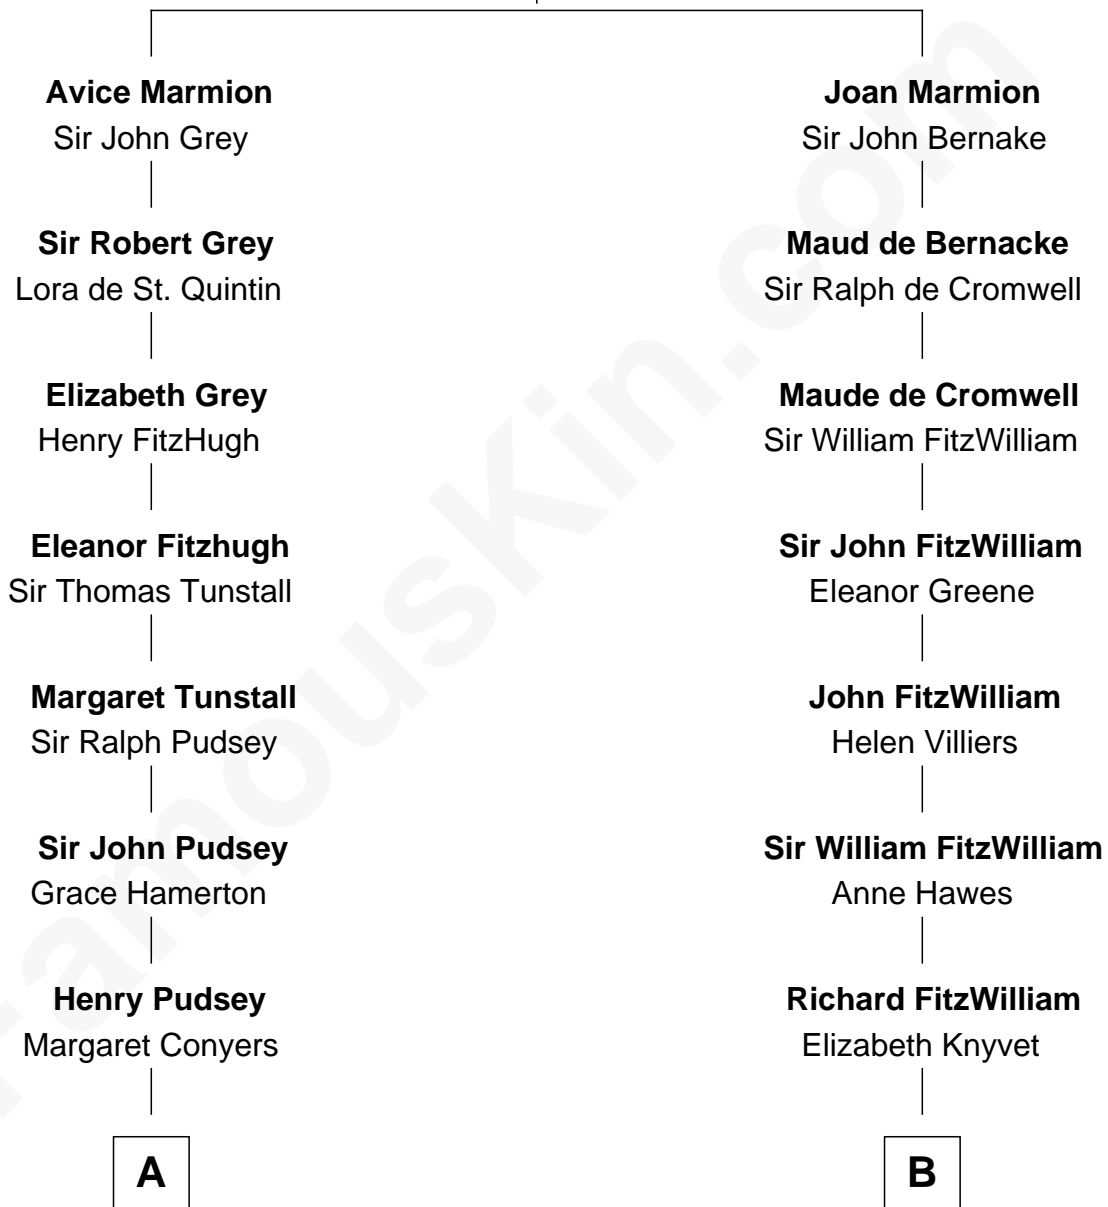

FamousKin.com Relationship Chart of

Henry Lee III

9th Governor of Virginia

17th cousin 1 time removed of

Franklin D. Roosevelt

32nd U.S. President

Sir John Marmion

Maud de Furnival

C

|
James Roosevelt

Sara Delano

|
Franklin D. Roosevelt

32nd U.S. President

FamousKin.com