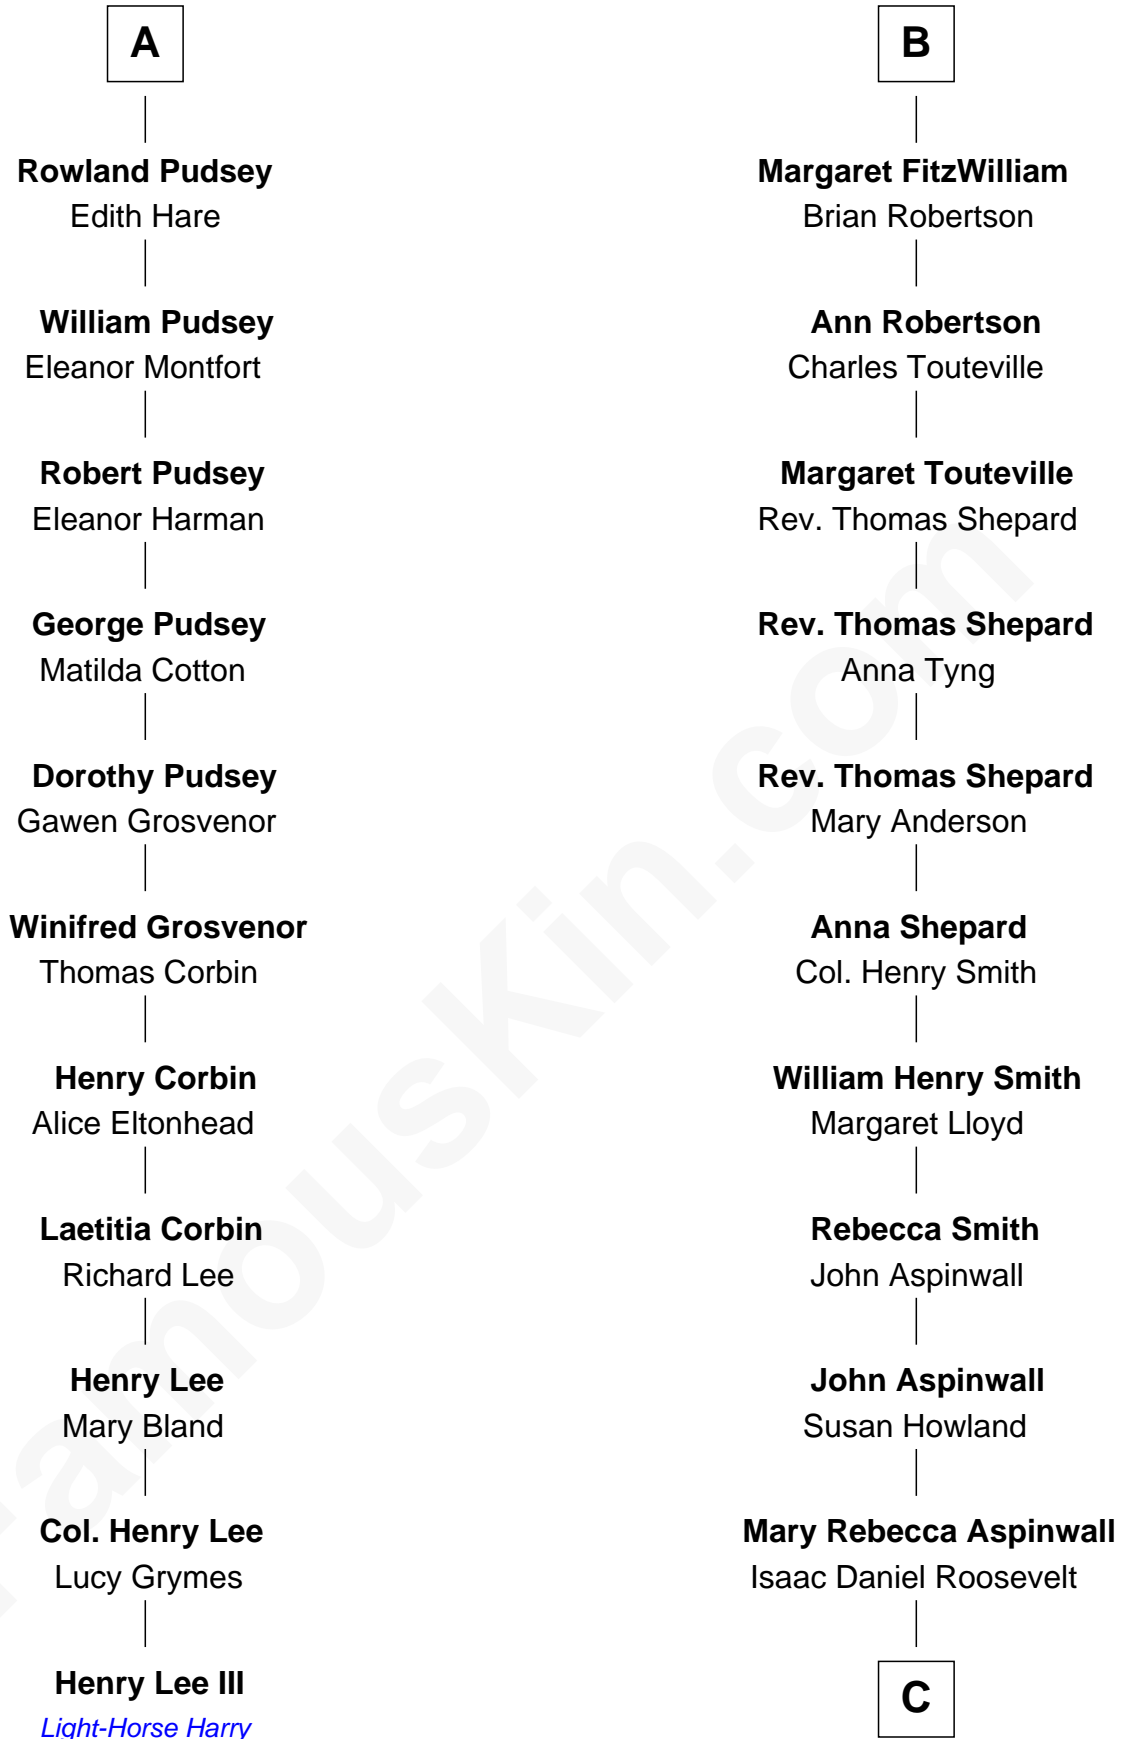

FamousKin.com Relationship Chart of

Henry Lee III

9th Governor of Virginia

17th cousin 1 time removed of

Franklin D. Roosevelt

32nd U.S. President

Sir John Marmion

Maud de Furnival

C

|
James Roosevelt

Sara Delano

|
Franklin D. Roosevelt

32nd U.S. President

FamousKin.com