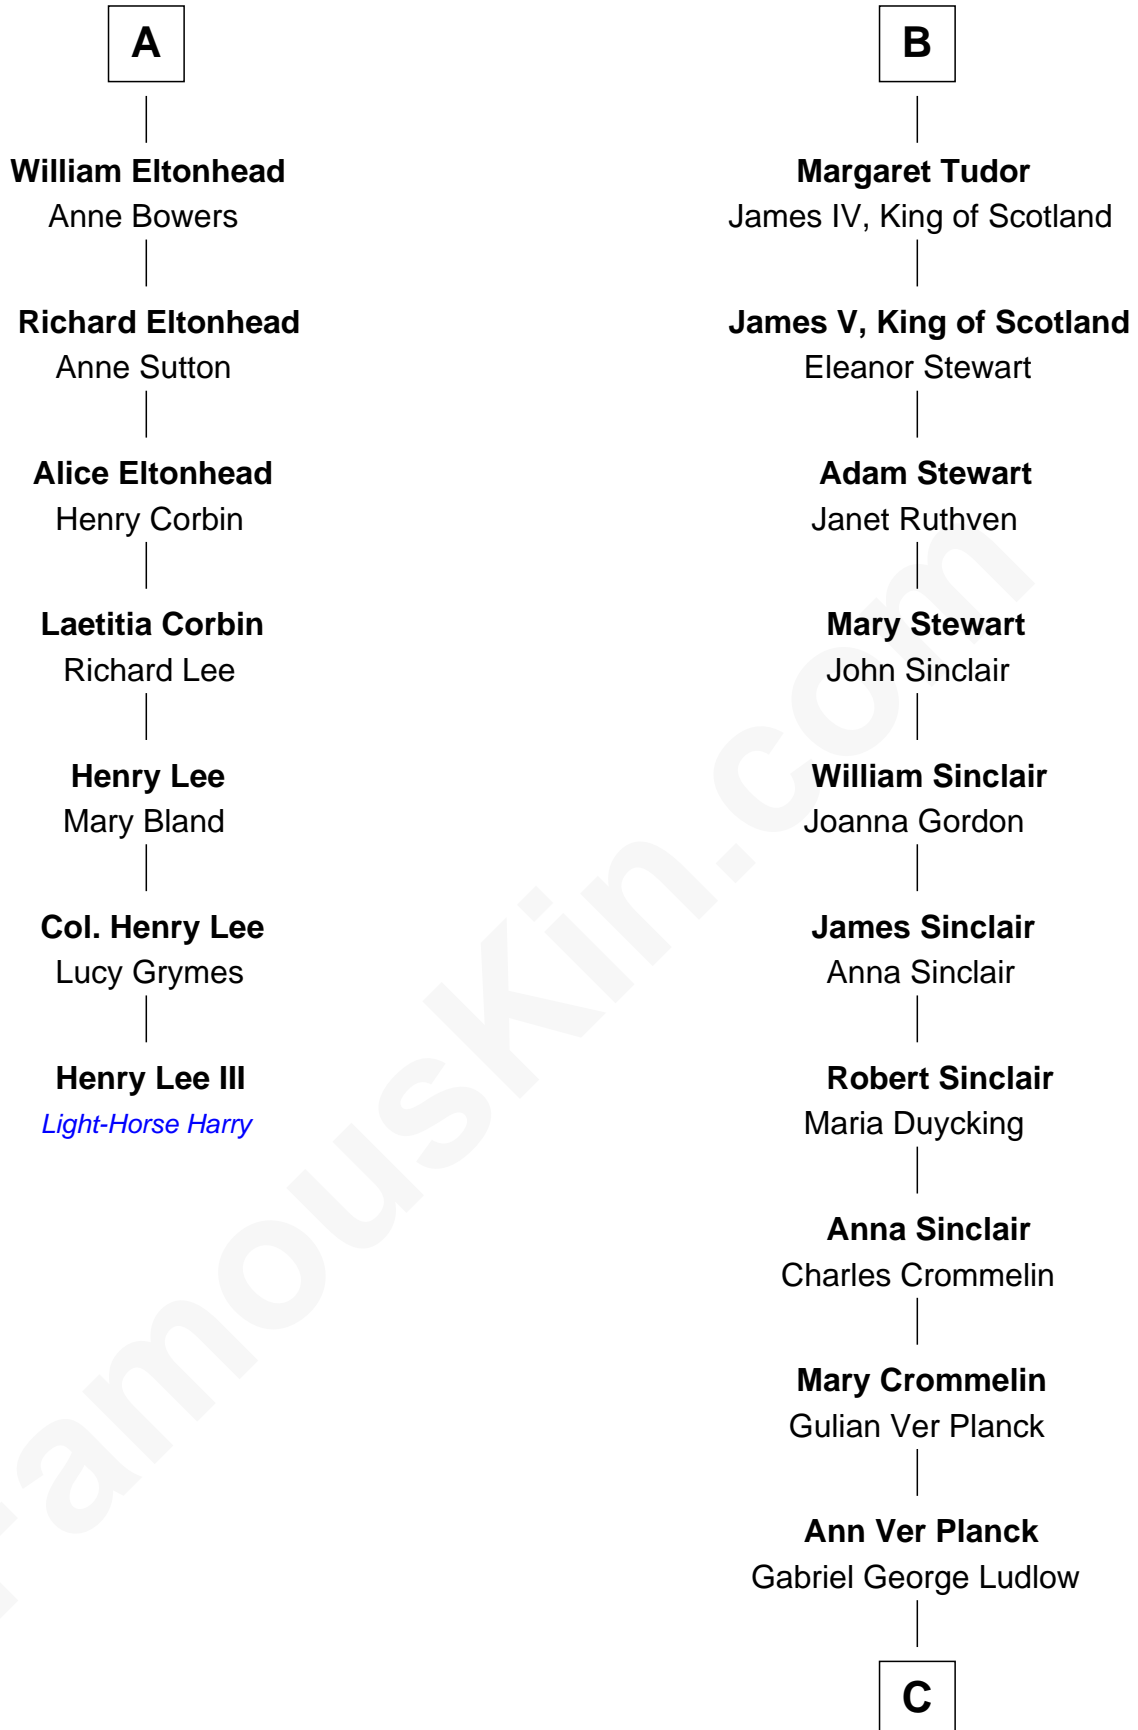

# FamousKin.com Relationship Chart of

**Henry Lee III**

*9th Governor of Virginia*

13th cousin 8 times removed of

**Eleanor Roosevelt**

*First Lady of President Franklin D. Roosevelt*

C

**Gabriel Ver Planck Ludlow**

Elizabeth A. Hunter

**Dr. Edward Hunter Ludlow**

Elizabeth Livingston

**Mary Livingston Ludlow**

Valentine Gill Hall

**Anna Rebecca Hall**

Elliott Roosevelt

**Eleanor Roosevelt**

*First Lady of Franklin Roosevelt*

FamousKin.com