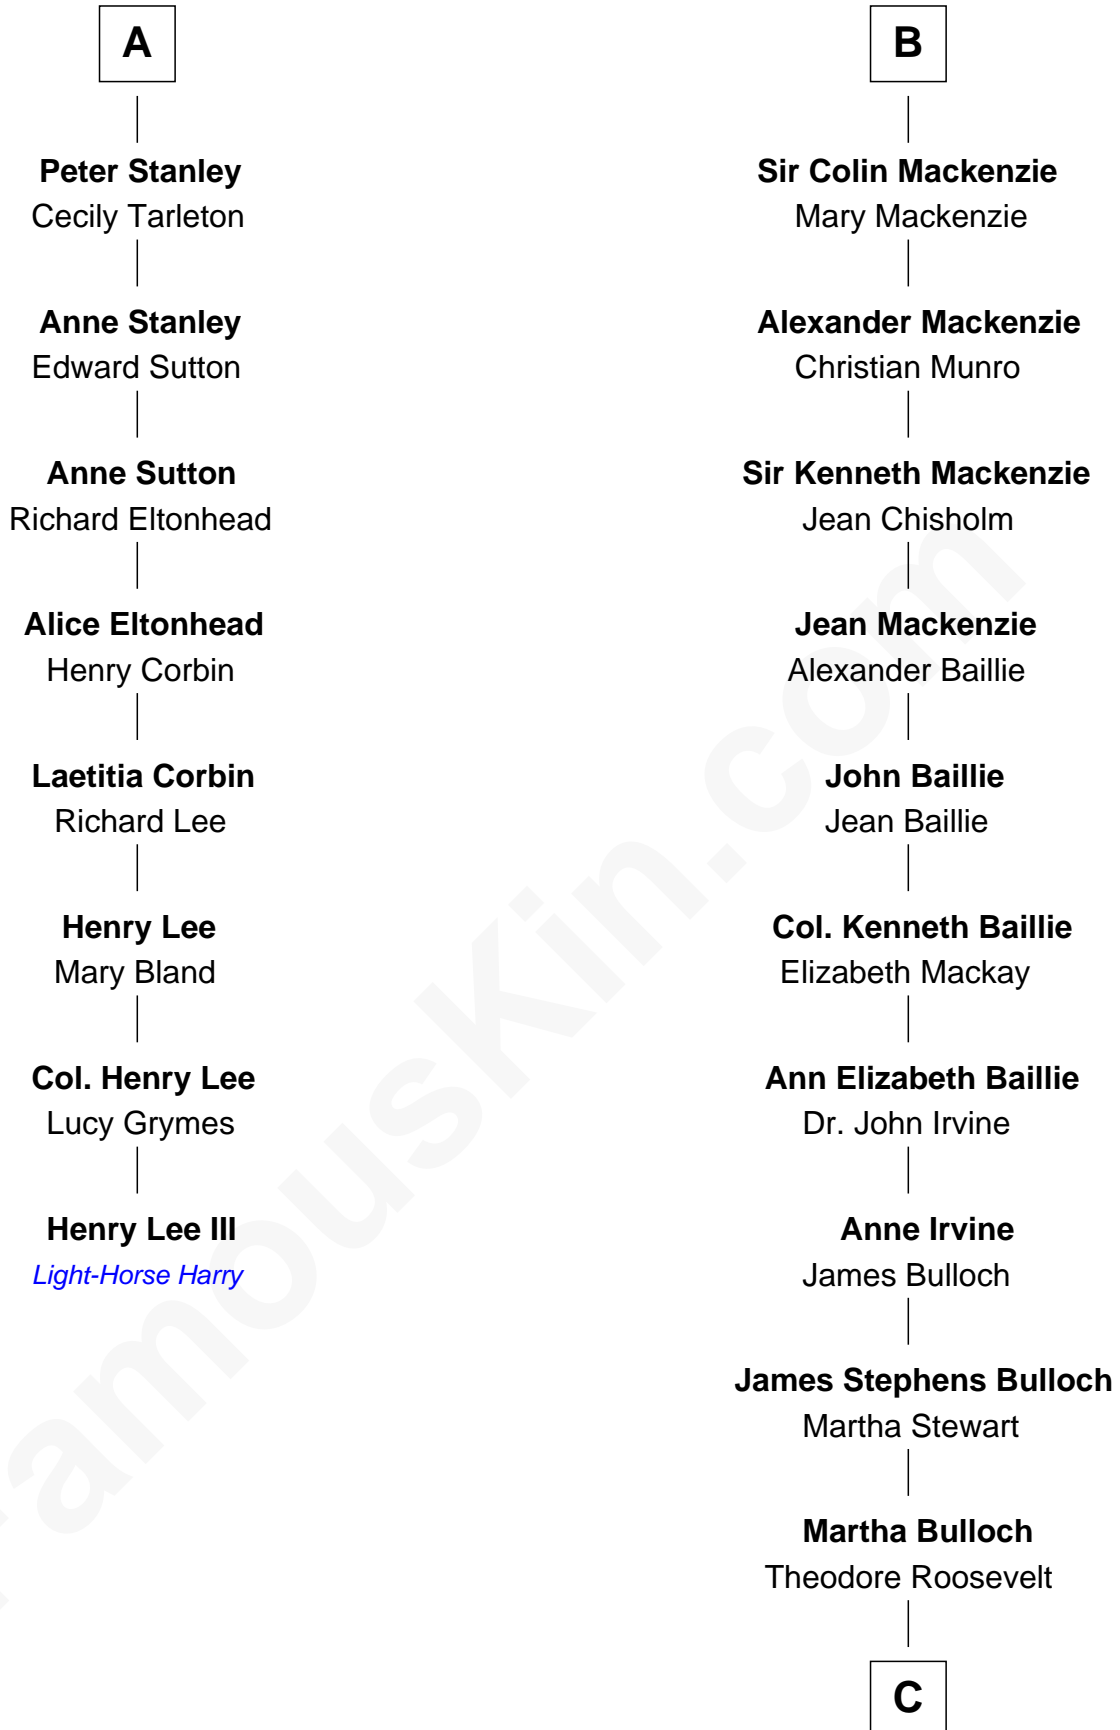

FamousKin.com Relationship Chart of

Henry Lee III

9th Governor of Virginia

14th cousin 4 times removed of

Eleanor Roosevelt

First Lady of President Franklin D. Roosevelt

Sir Robert de Holland

Maude la Zouche

C

Elliott Roosevelt
Anna Rebecca Hall

Eleanor Roosevelt
First Lady of Franklin Roosevelt

FamousKin.com