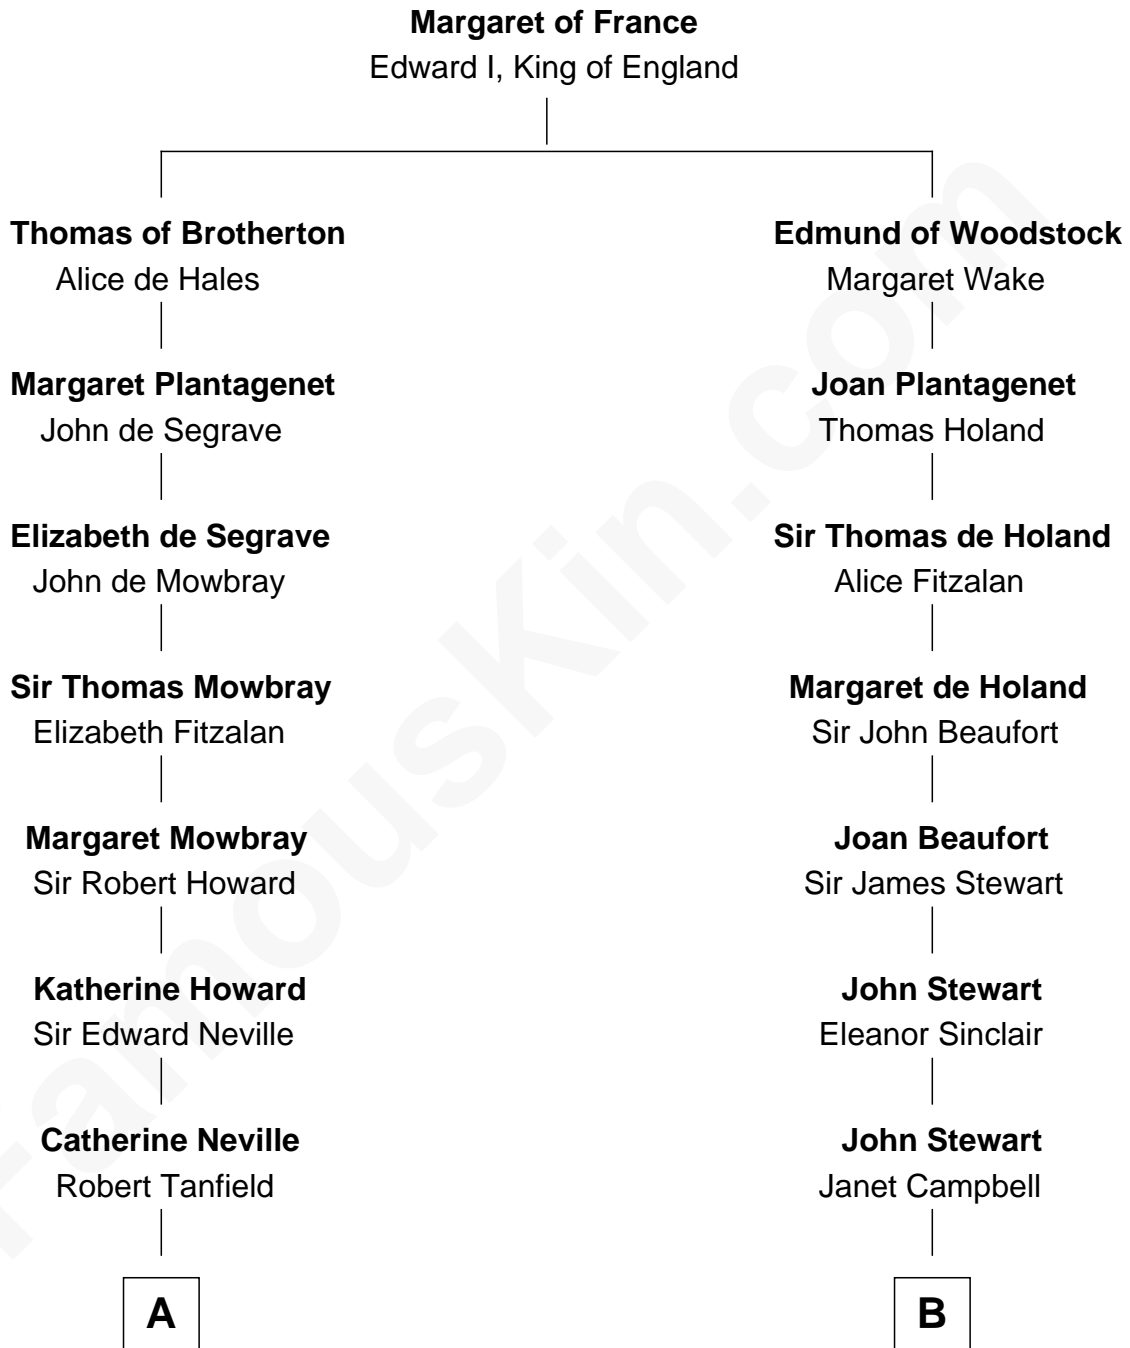

FamousKin.com

Relationship Chart of

Henry Lee III

9th Governor of Virginia

17th cousin 1 time removed of

Theodore Roosevelt

26th U.S. President

C

Martha Bulloch
Theodore Roosevelt

Theodore Roosevelt
26th U.S. President

FamousKin.com