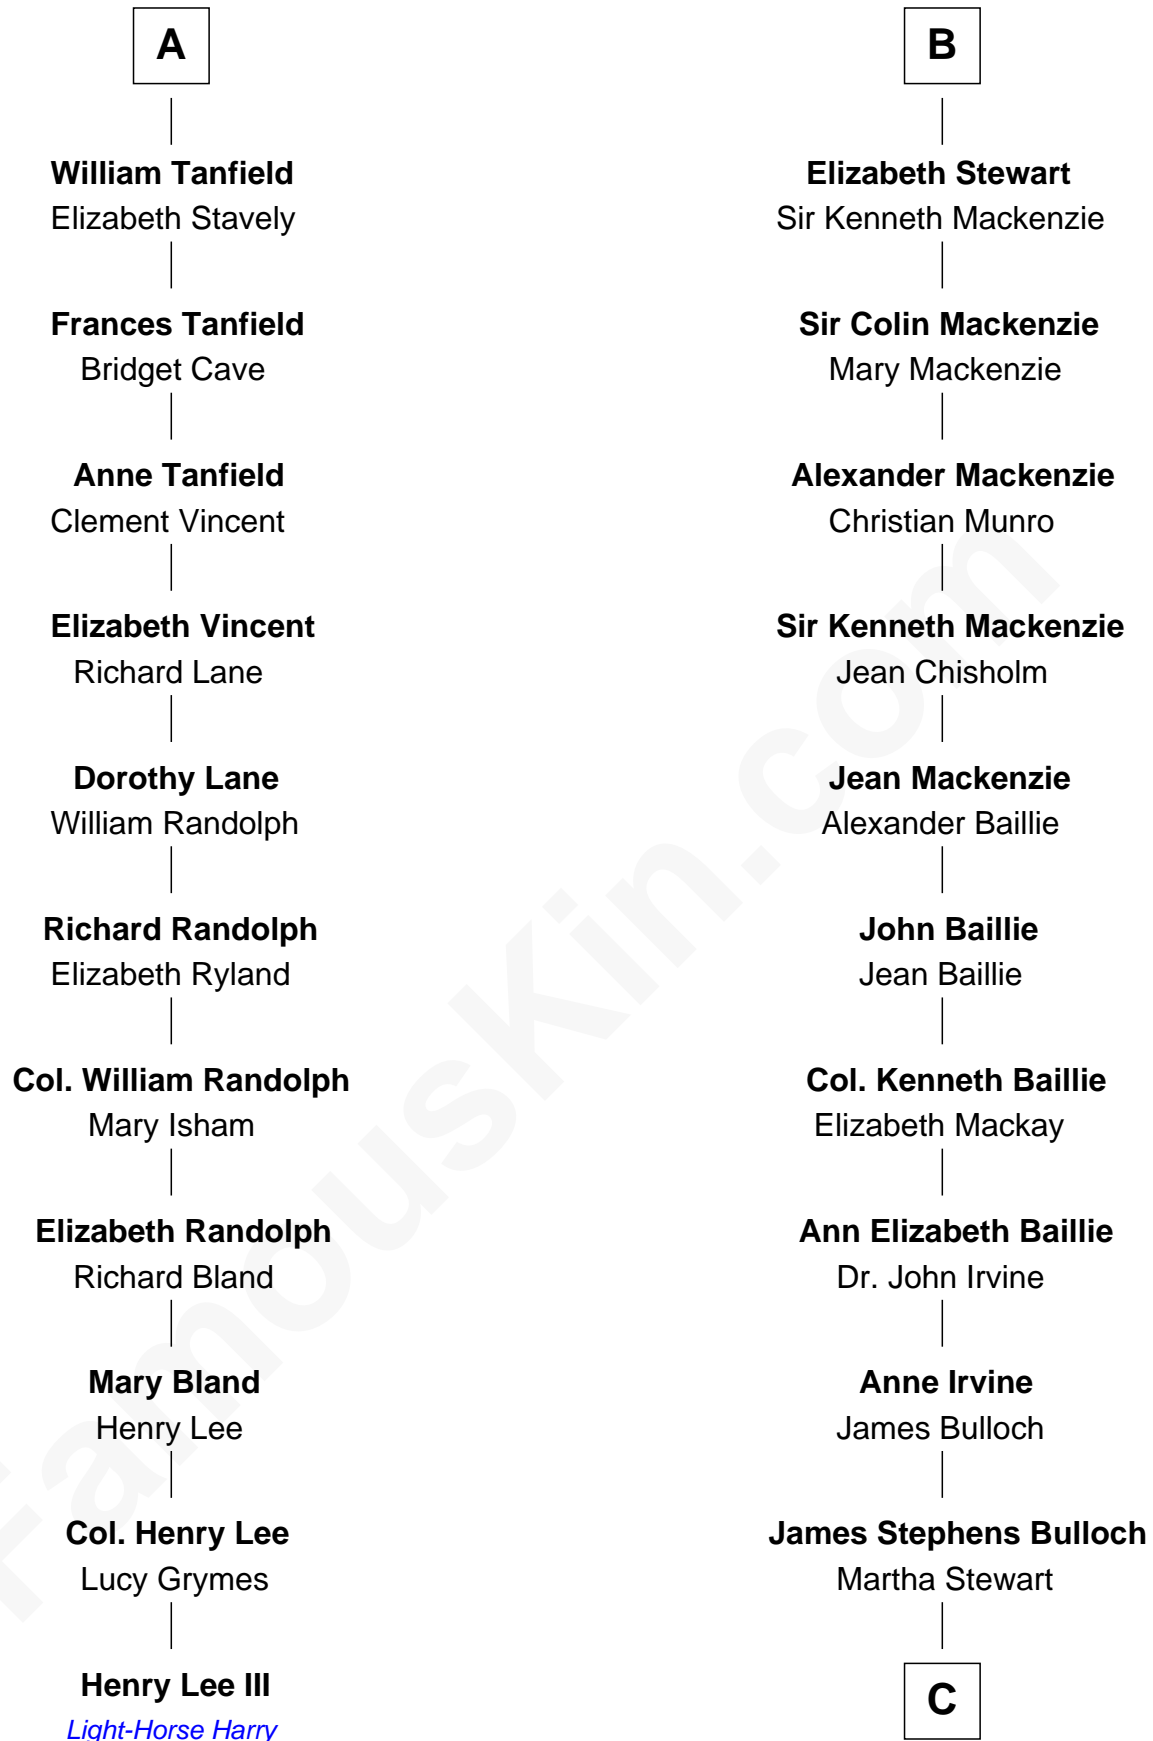

FamousKin.com

Relationship Chart of

Henry Lee III

9th Governor of Virginia

17th cousin 1 time removed of

Theodore Roosevelt

26th U.S. President

C

Martha Bulloch
Theodore Roosevelt

Theodore Roosevelt
26th U.S. President

FamousKin.com