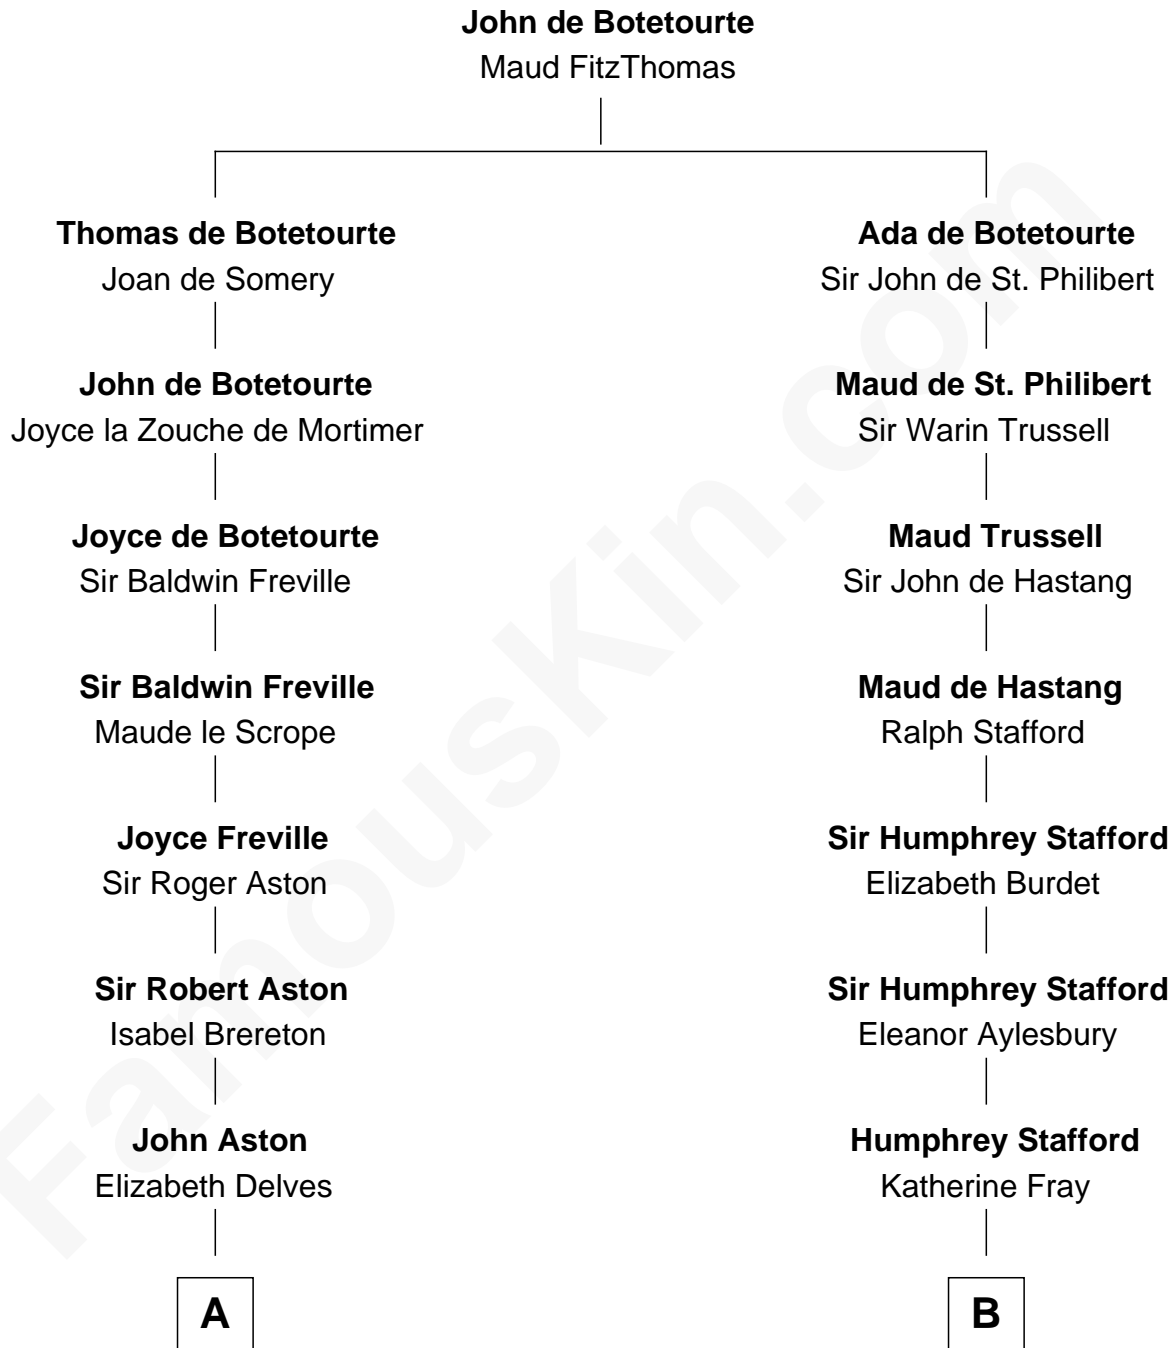

FamousKin.com

Relationship Chart of

Henry Lee III

9th Governor of Virginia

18th cousin 2 times removed of

Alice (Lee) Roosevelt

First Wife of President Theodore Roosevelt

C

Col. Henry Lee

Lucy Grymes

Henry Lee III

Light-Horse Harry

D

Humphrey Hathaway

Abigail Smith

Alice Russell Hathaway

Elisha Haskell

Caroline Watts Haskell

George Cabot Lee

Alice (Lee) Roosevelt

Wife of President Theodore Roosevelt

FamousKin.com