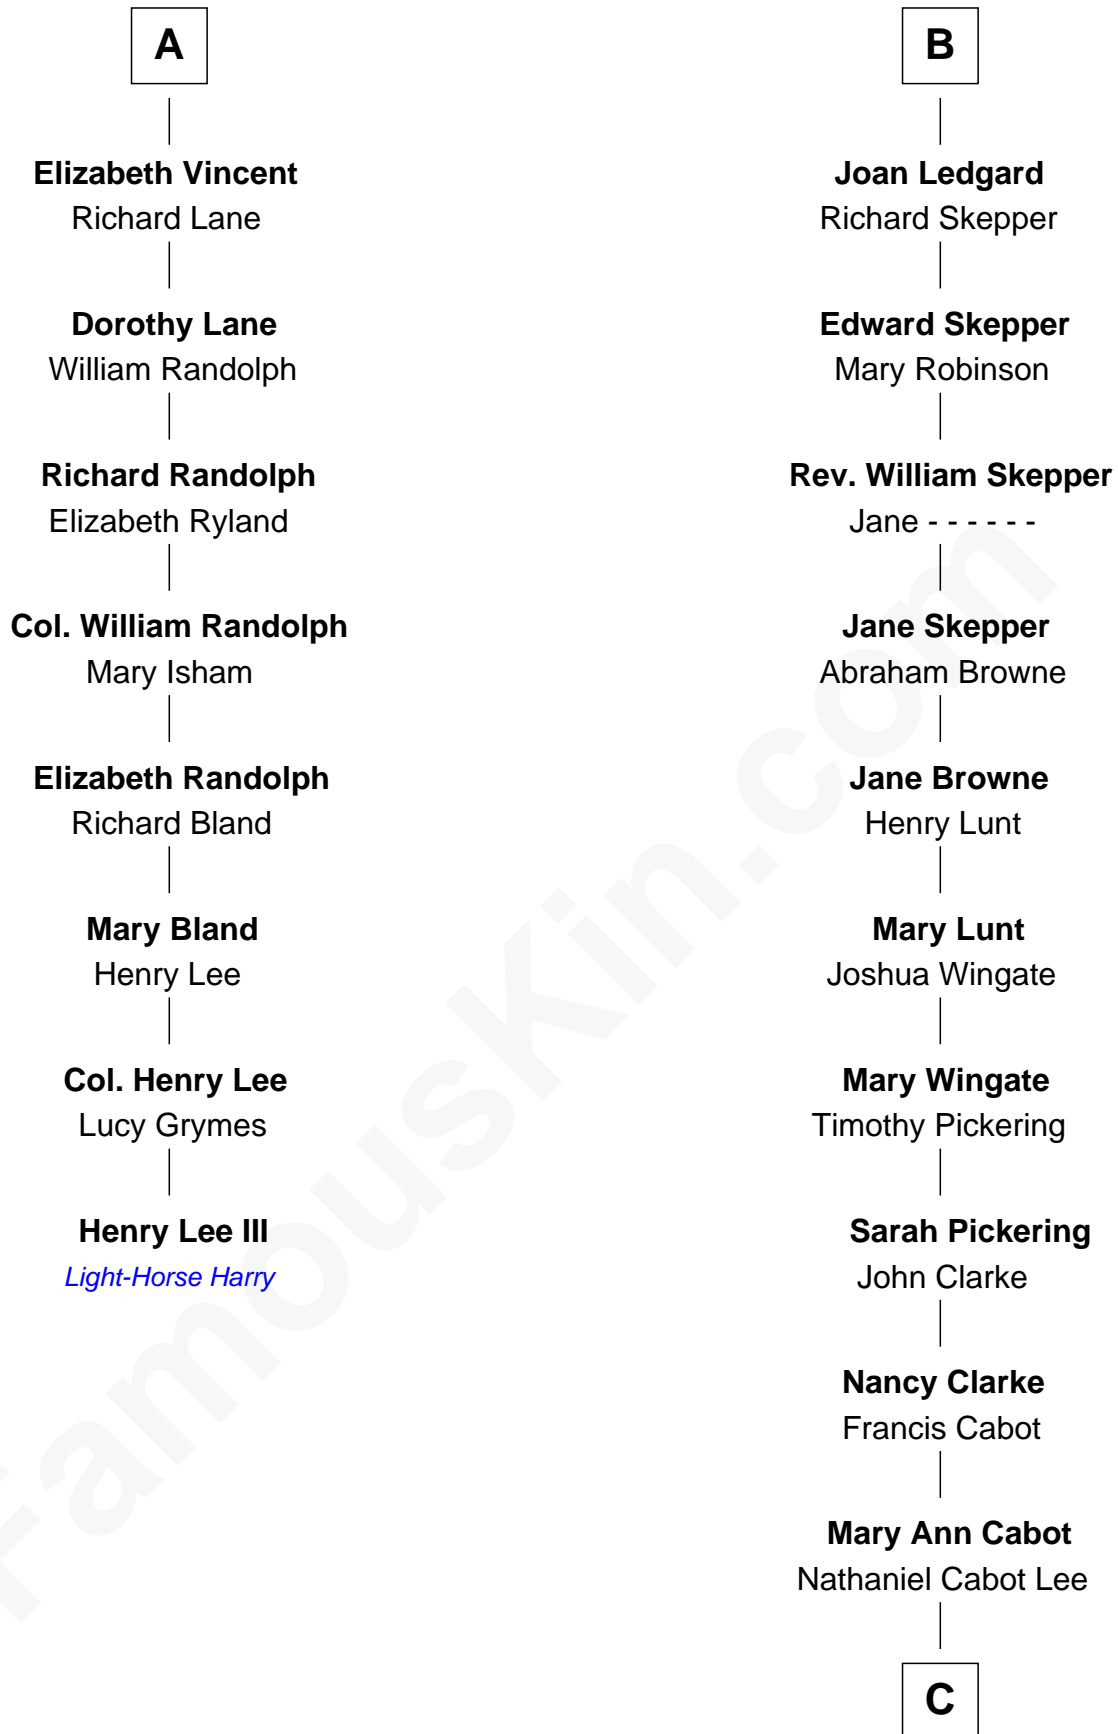

FamousKin.com

Relationship Chart of

Henry Lee III

9th Governor of Virginia

14th cousin 5 times removed of

Alice (Lee) Roosevelt

First Wife of President Theodore Roosevelt

C

John Clarke Lee
Harriet Paine Rose

George Cabot Lee
Caroline Watts Haskell

Alice (Lee) Roosevelt
Wife of President Theodore Roosevelt

FamousKin.com