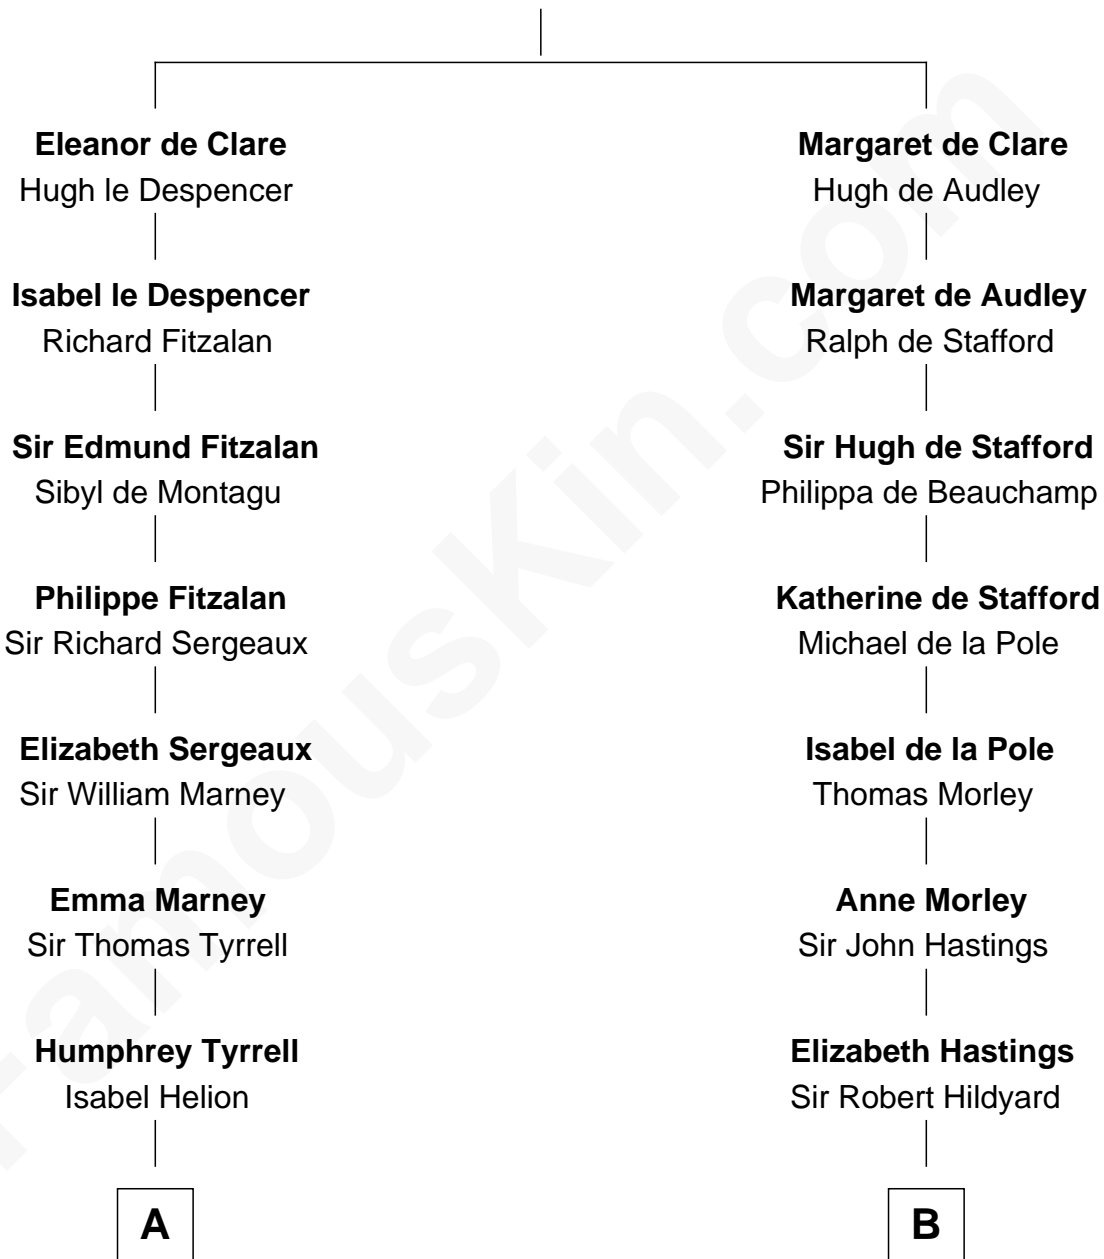

FamousKin.com

Relationship Chart of

Henry Lee III

9th Governor of Virginia

17th cousin 4 times removed of

Alice (Lee) Roosevelt

First Wife of President Theodore Roosevelt

Sir Gilbert de Clare

Joan of Acre

C

Nancy Clarke

Francis Cabot

Mary Ann Cabot

Nathaniel Cabot Lee

John Clarke Lee

Harriet Paine Rose

George Cabot Lee

Caroline Watts Haskell

Alice (Lee) Roosevelt

Wife of President Theodore Roosevelt

FamousKin.com