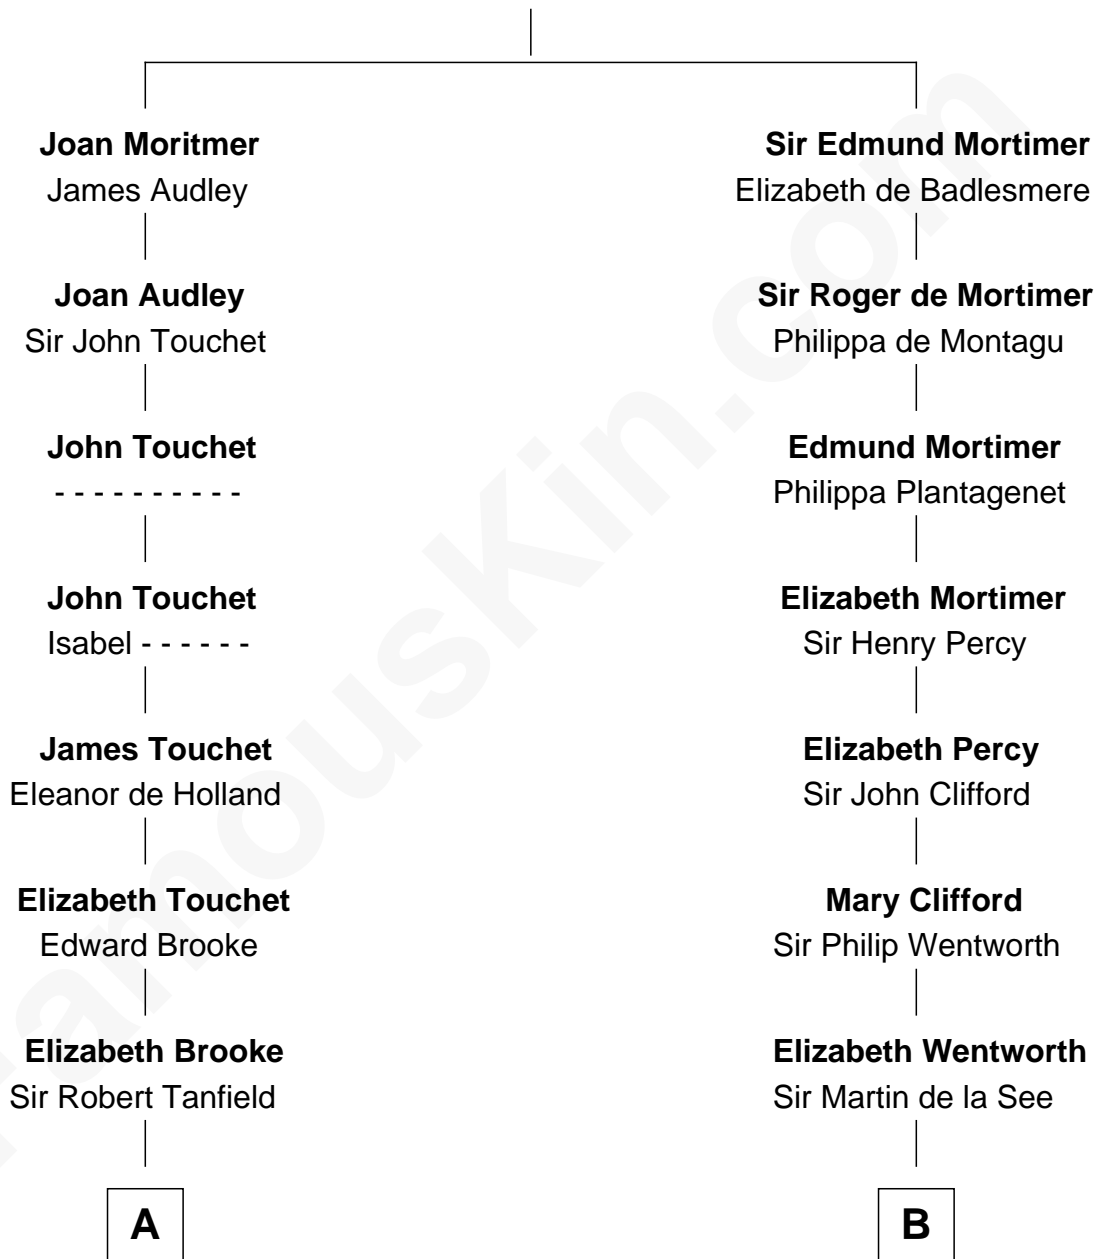

FamousKin.com

Relationship Chart of

Henry Lee III

9th Governor of Virginia

18th cousin 3 times removed of

Alice (Lee) Roosevelt

First Wife of President Theodore Roosevelt

Roger de Mortimer

Joan de Geneville

C

Col. Henry Lee

Lucy Grymes

Henry Lee III

Light-Horse Harry

D

Nancy Clarke