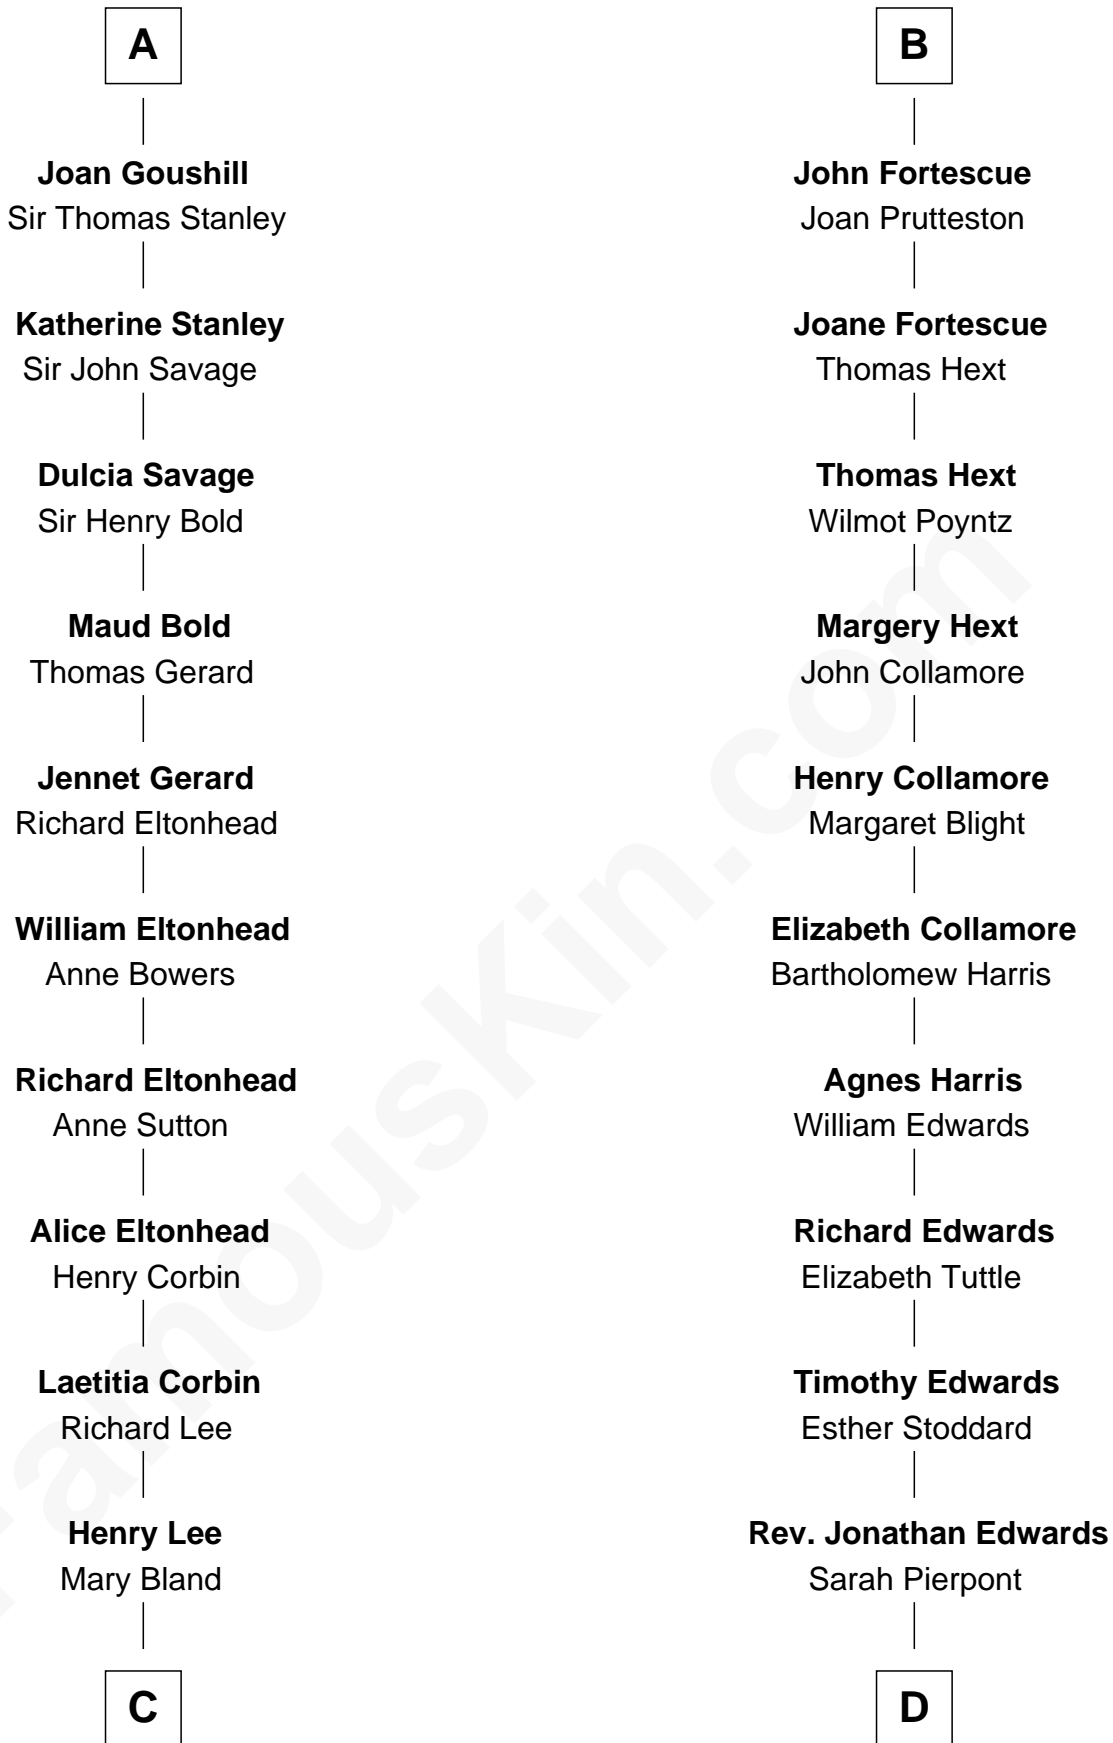

## Relationship Chart of

### Edith (Carow) Roosevelt

First Lady of President Theodore Roosevelt

**Sir Geoffrey FitzPiers**

Aveline de Clare

**C**

**Col. Henry Lee**

Lucy Grymes

**Henry Lee III**

*Light-Horse Harry*

**D**

**Timothy Edwards**

Rhoda Ogden

**Sarah Edwards**

Daniel Tyler

**Gen. Daniel Tyler**

Emily Lee

**Gertrude Elizabeth Tyler**

Charles Carow

**Edith (Carow) Roosevelt**

*First Lady of Theodore Roosevelt*