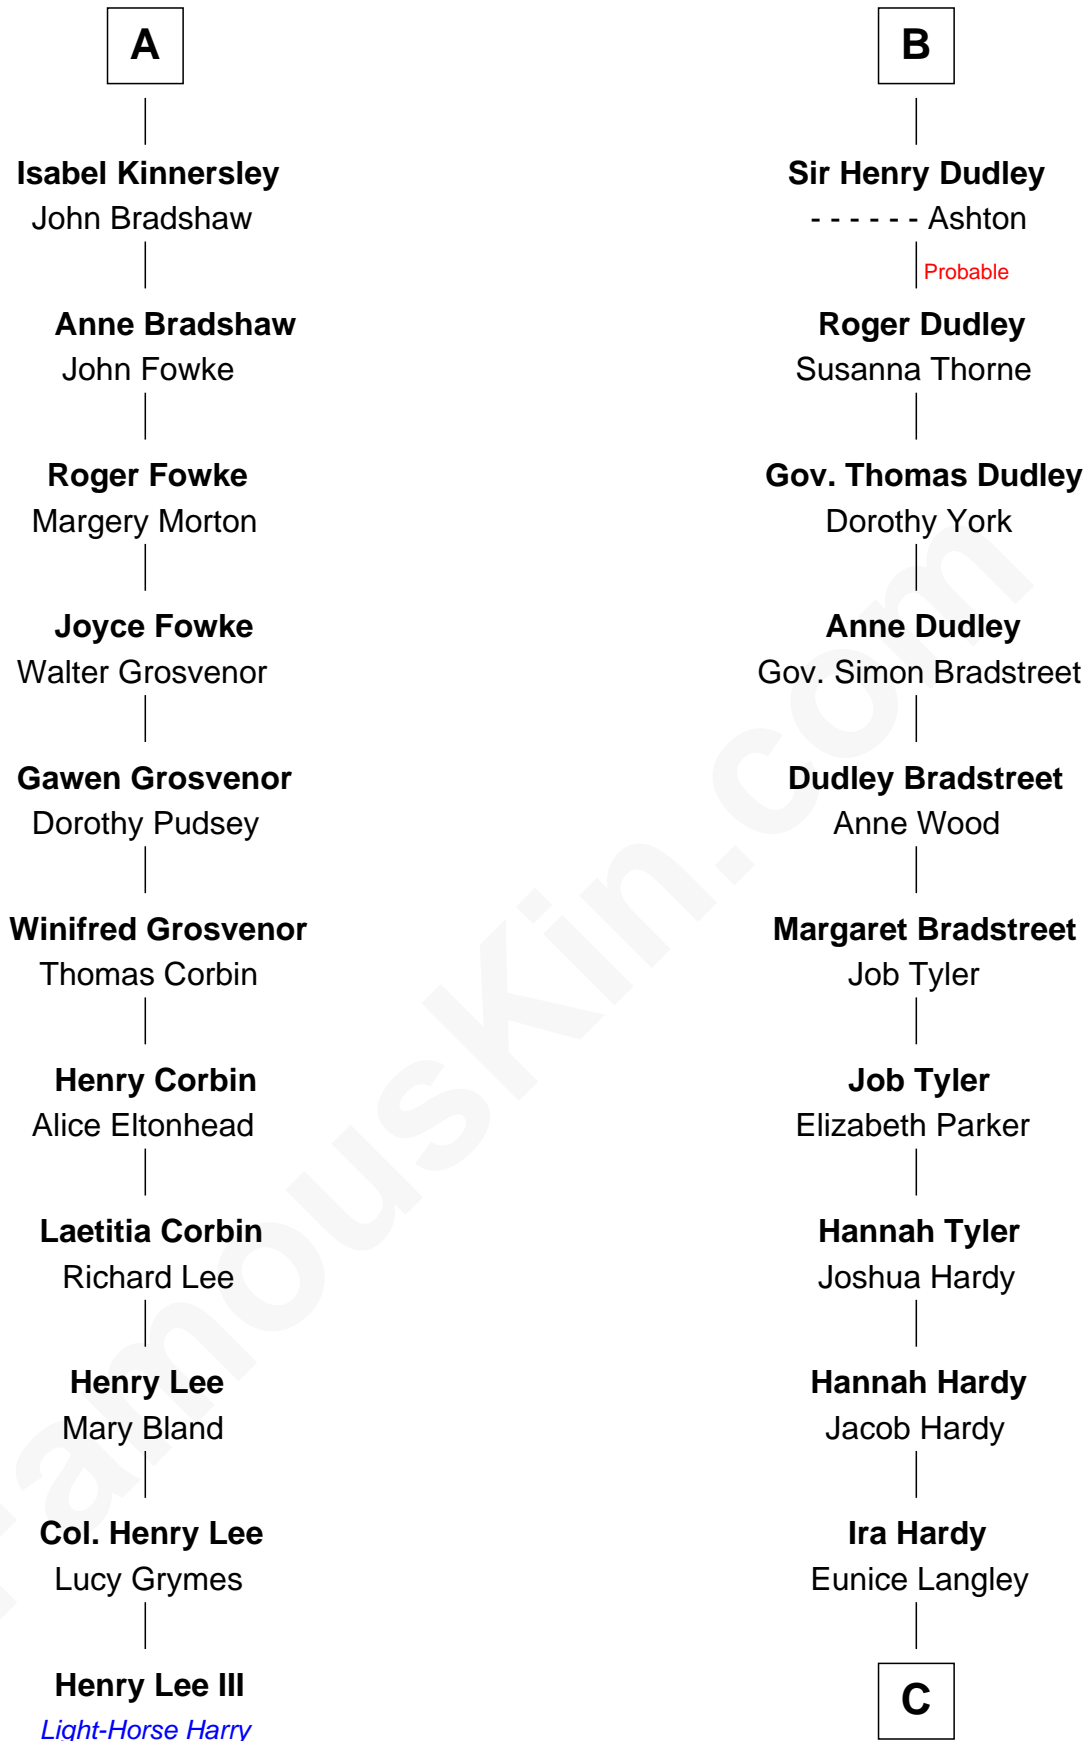

FamousKin.com Relationship Chart of

Henry Lee III

9th Governor of Virginia

17th cousin 4 times removed of

James Taylor

Singer-Songwriter

Sir William de Ros
Margery de Badlesmere

C

—
Lovercia L. Hardy

Willard Knox
—

Fred Charles Knox

Ruth Elizabeth Collins
—

Ella Angelique Knox

Henry Herman Woodard
—

Gertrude Arline Woodard

Dr. Isaac Montrose Taylor
—

James Taylor

Singer-Songwriter