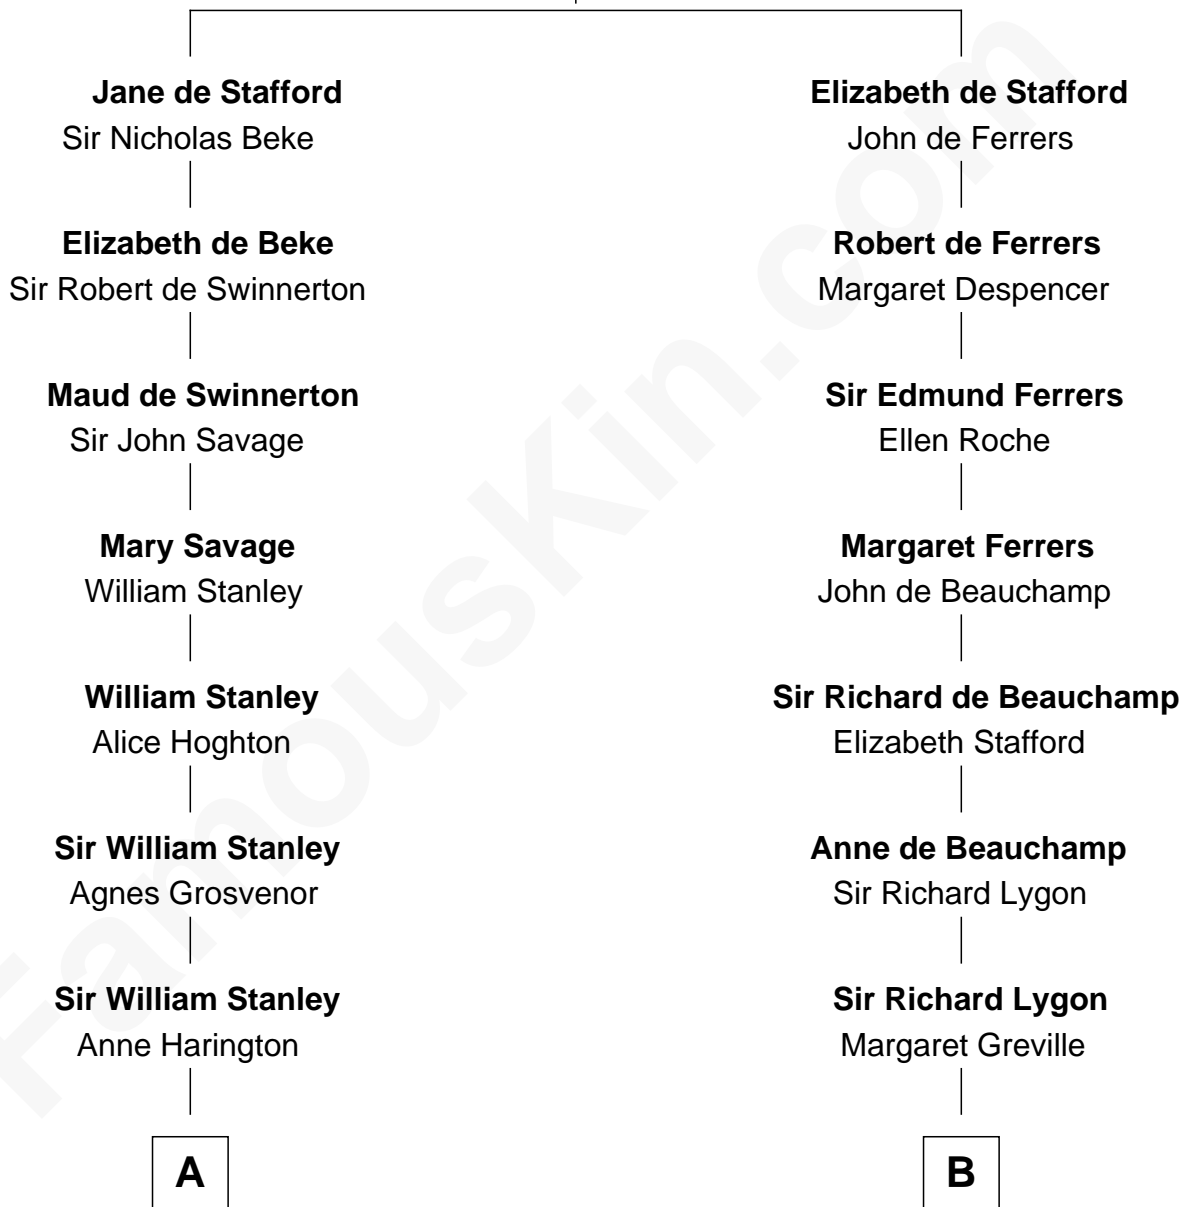

# FamousKin.com Relationship Chart of

**Henry Lee III**

*9th Governor of Virginia*

14th cousin 7 times removed of

**James Taylor**

*Singer-Songwriter*

**Ralph de Stafford**

*with wife  
Katherine de Hastang*

*with wife  
Margaret de Audley*

**C**

**Eliza Ann Buffum**  
Granville Hall Leonard

**Emily Roxanna Leonard**  
Stanford Lyman Haynes

**Theodosia Haynes**  
Alexander Taylor

**Dr. Isaac Montrose Taylor**  
Gertrude Arline Woodard

**James Taylor**  
*Singer-Songwriter*

FamousKin.com