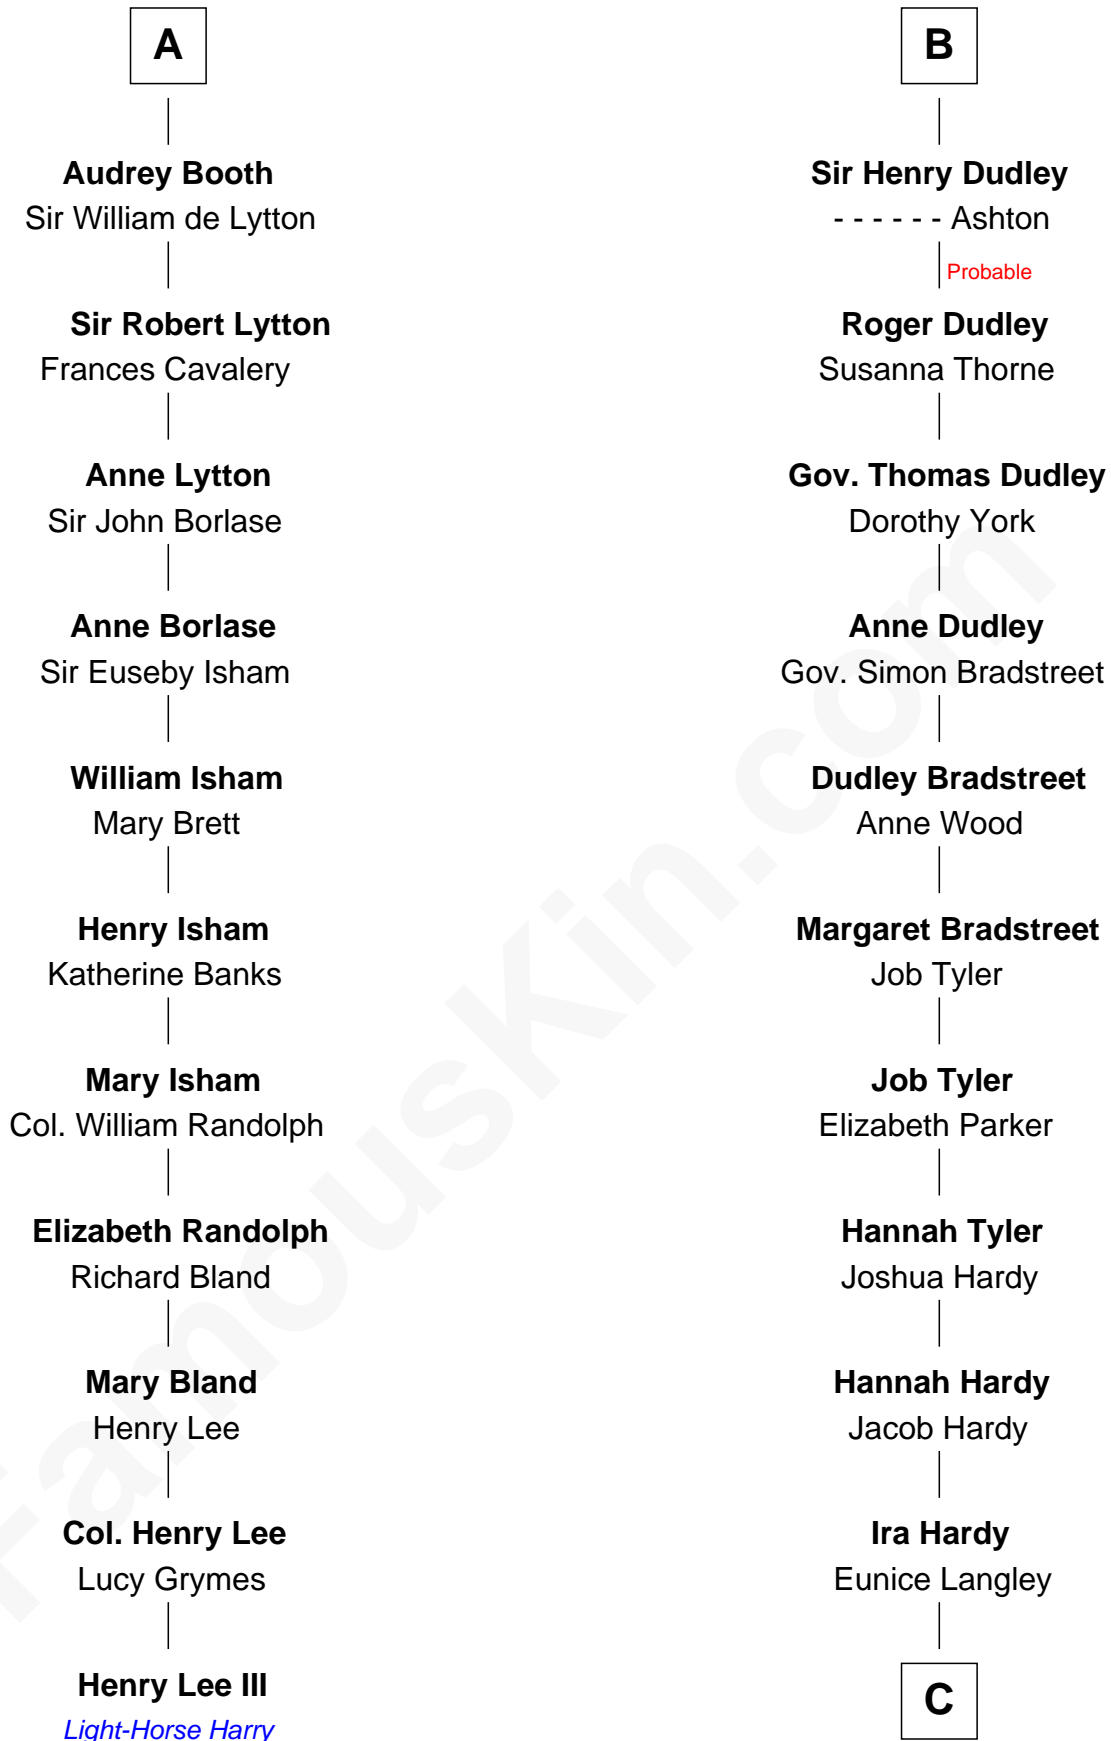

FamousKin.com Relationship Chart of

Henry Lee III

9th Governor of Virginia

17th cousin 4 times removed of

James Taylor

Singer-Songwriter

Eudo la Zouche
Milicent de Cantilupe

Sir William la Zouche

Sir Roger Wentworth

Margaret Wentworth

Sir William Hopton

Margaret Hopton

Sir Philip Booth

A

Eve la Zouche

Sir Maurice de Berkeley

Thomas de Berkeley

Katherine de Clyvedon

Sir John Berkeley

Elizabeth Betteshorne

Elizabeth Berkeley

Sir John Sutton

Sir Edmund Sutton

Joyce Tiptoft

Sir Edward Sutton

Cecily Willoughby

Sir John Sutton

Cecily Grey

B

C

—
Lovercia L. Hardy

Willard Knox
—