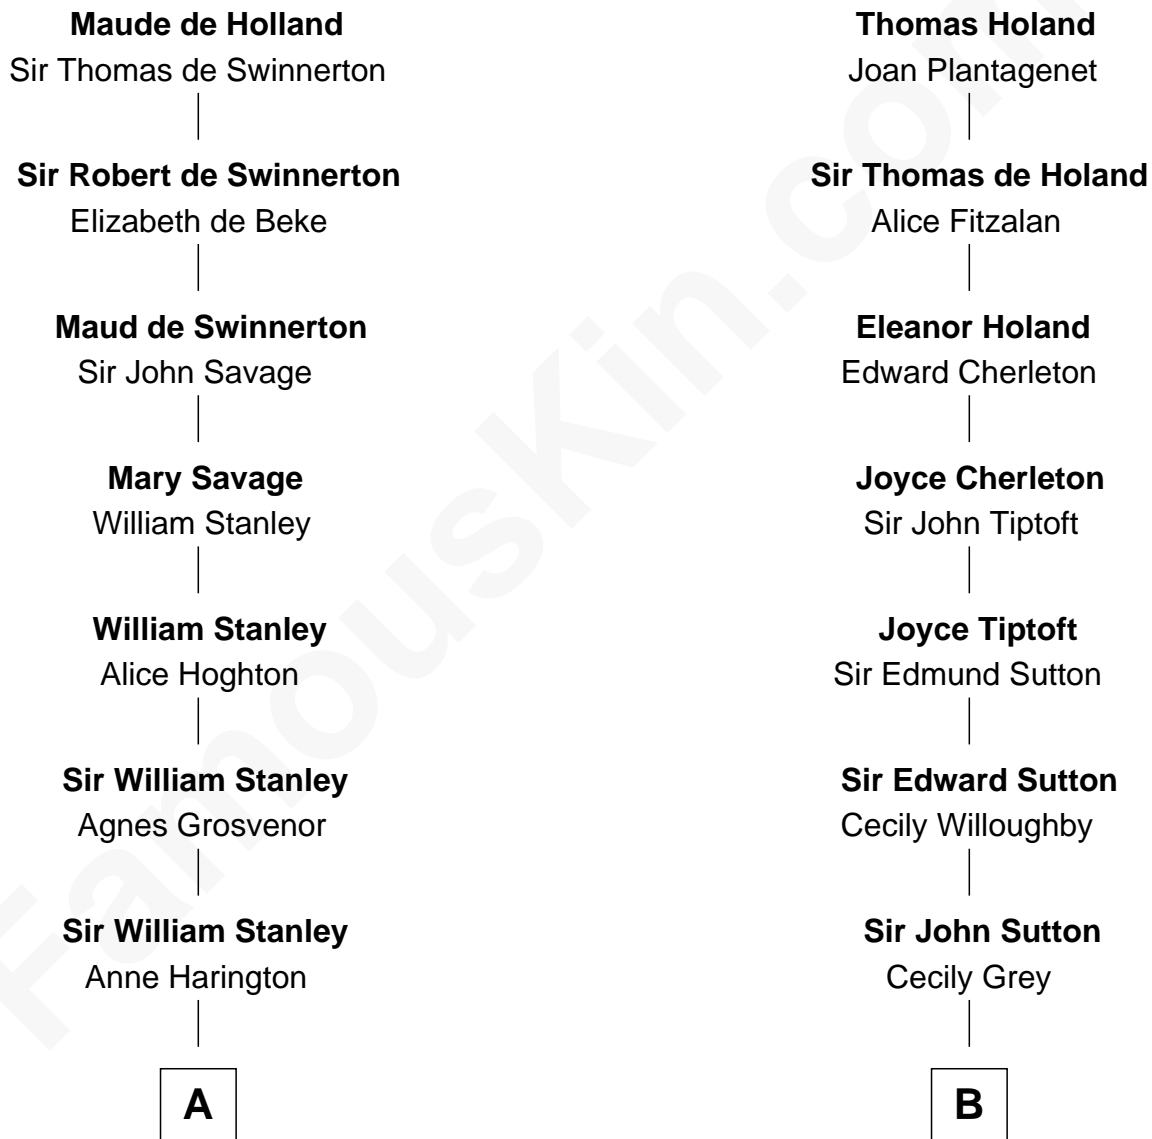

FamousKin.com Relationship Chart of

Henry Lee III

9th Governor of Virginia

14th cousin 7 times removed of

James Taylor

Singer-Songwriter

Sir Robert de Holland

Maude la Zouche

C

—
Lovercia L. Hardy

Willard Knox
—

Fred Charles Knox

Ruth Elizabeth Collins
—

Ella Angelique Knox

Henry Herman Woodard
—

Gertrude Arline Woodard

Dr. Isaac Montrose Taylor
—

James Taylor

Singer-Songwriter