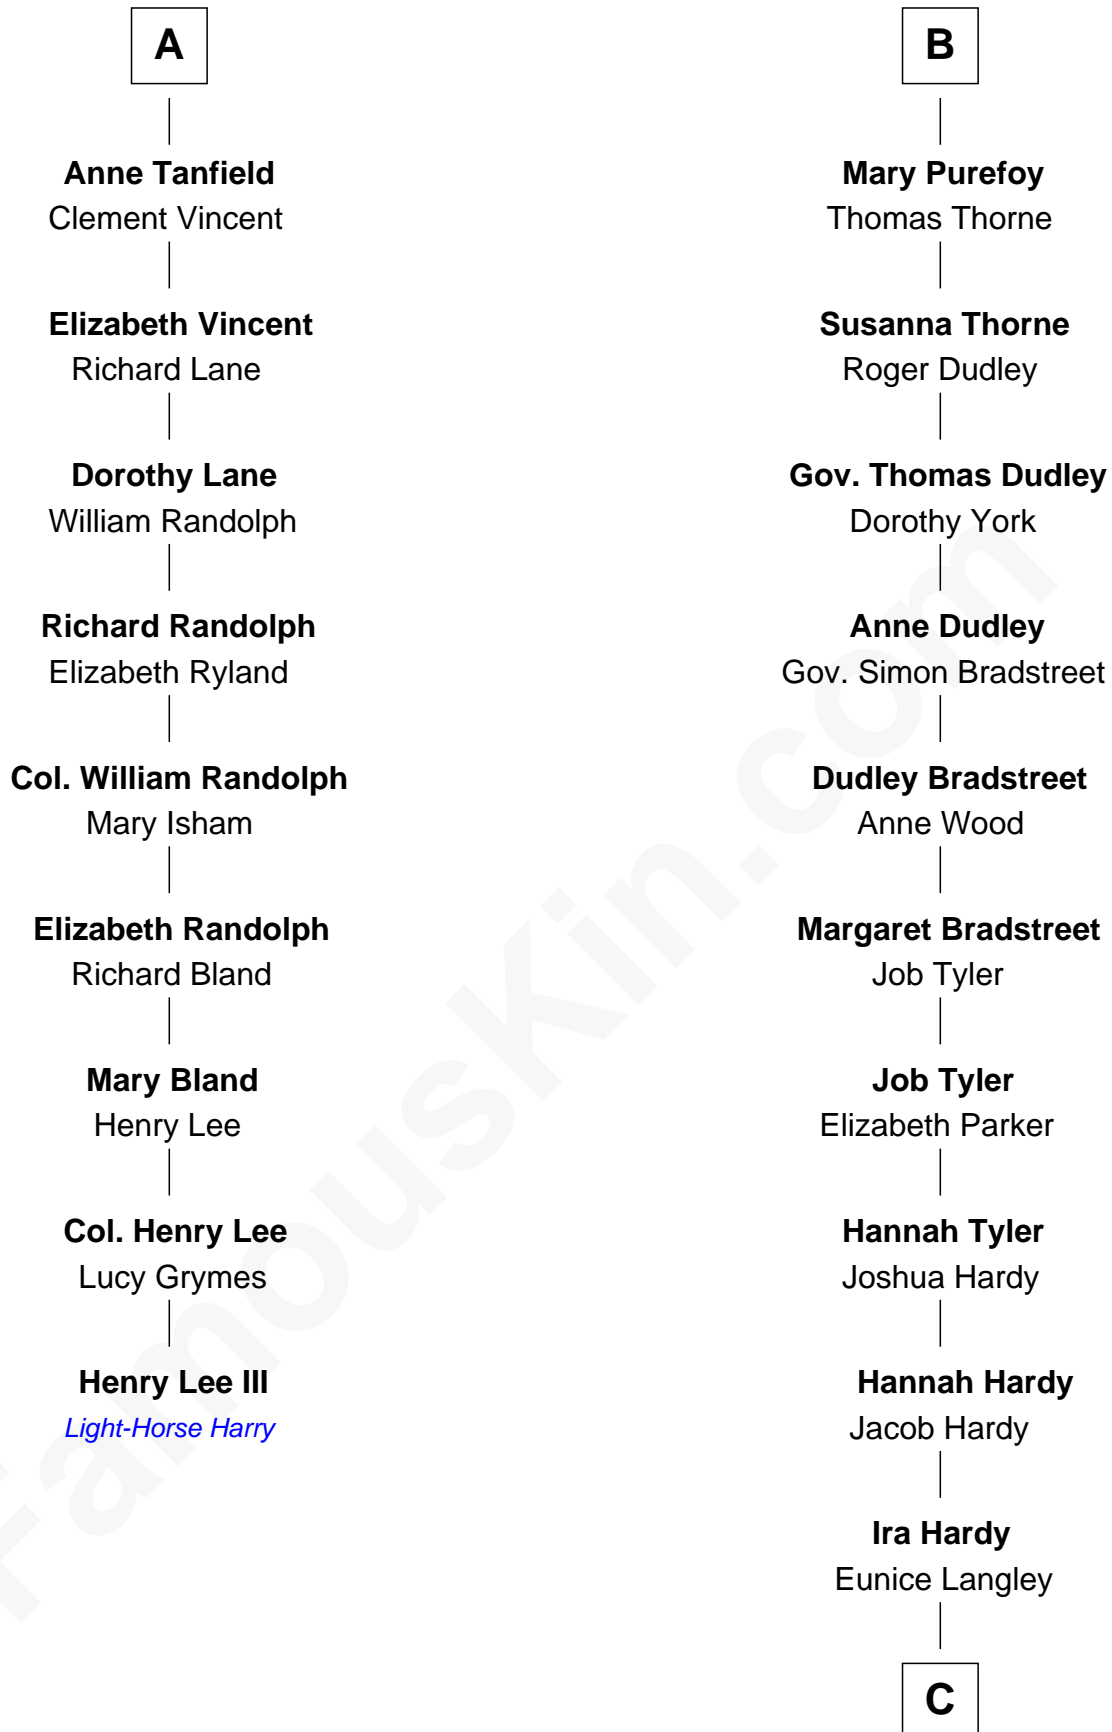

# FamousKin.com Relationship Chart of

**Henry Lee III**

*9th Governor of Virginia*

15th cousin 6 times removed of

**James Taylor**

*Singer-Songwriter*

**Sir John Howard**

Alice de Bois

**Sir Robert Howard**

Margaret de Scales

**Sir John Howard**

Alice Tendring

**Sir Robert Howard**

Margaret Mowbray

**Katherine Howard**

Sir Edward Neville

John Denton

**Alice Denton**

Nicholas Purefoy

**Edward Purefoy**

Anne Fettiplace

**B**

**C**

—  
**Lovercia L. Hardy**

Willard Knox  
—

**Fred Charles Knox**

Ruth Elizabeth Collins  
—

**Ella Angelique Knox**

Henry Herman Woodard  
—

**Gertrude Arline Woodard**

Dr. Isaac Montrose Taylor  
—

**James Taylor**