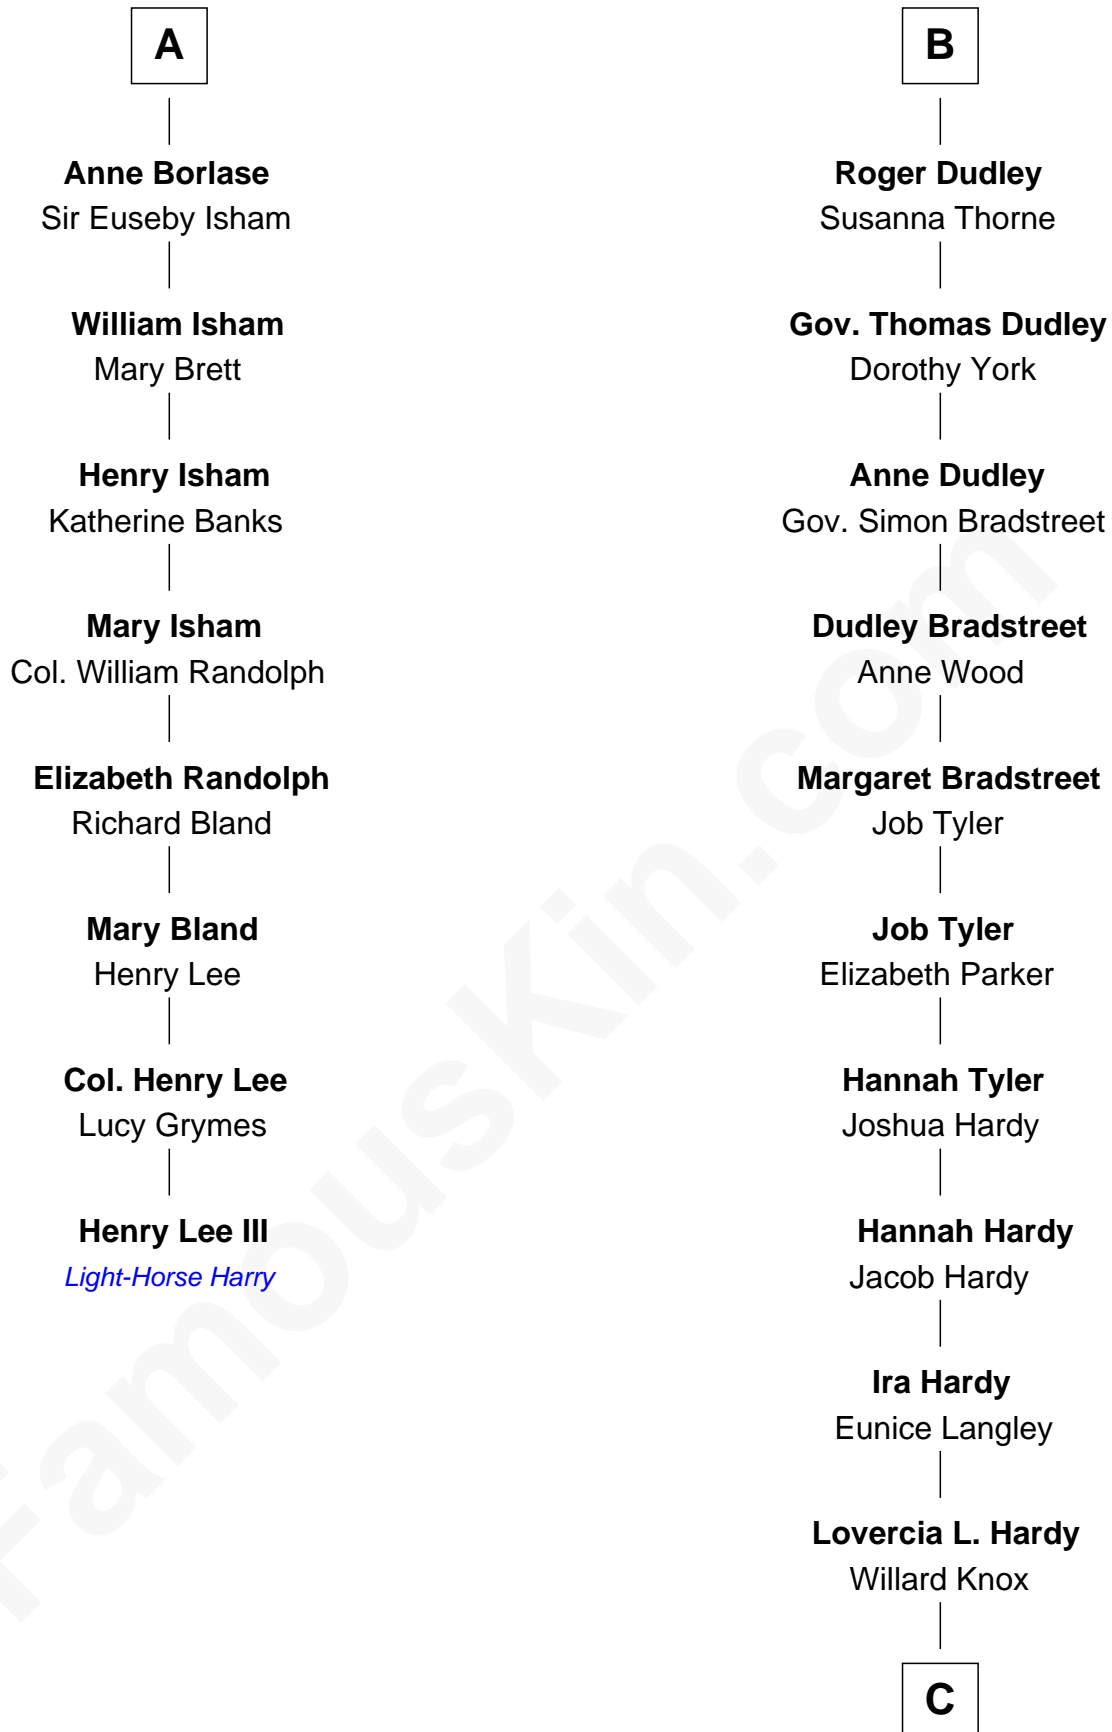

FamousKin.com Relationship Chart of

Henry Lee III

9th Governor of Virginia

14th cousin 6 times removed of

James Taylor

Singer-Songwriter

Sir Philip le Despencer

Elizabeth - - - - -

Sir Philip le Despencer

Elizabeth de Tibetot

Margery Despencer

Sir Roger Wentworth

Margaret Wentworth

Sir William Hopton

Margaret Hopton

Sir Philip Booth

Cecily Willoughby

Sir John Sutton

Cecily Grey

Sir Henry Dudley

- - - - - Ashton

Probable

B

C

Fred Charles Knox
Ruth Elizabeth Collins

Ella Angelique Knox
Henry Herman Woodard

Gertrude Arline Woodard
Dr. Isaac Montrose Taylor

James Taylor
Singer-Songwriter

FamousKin.com