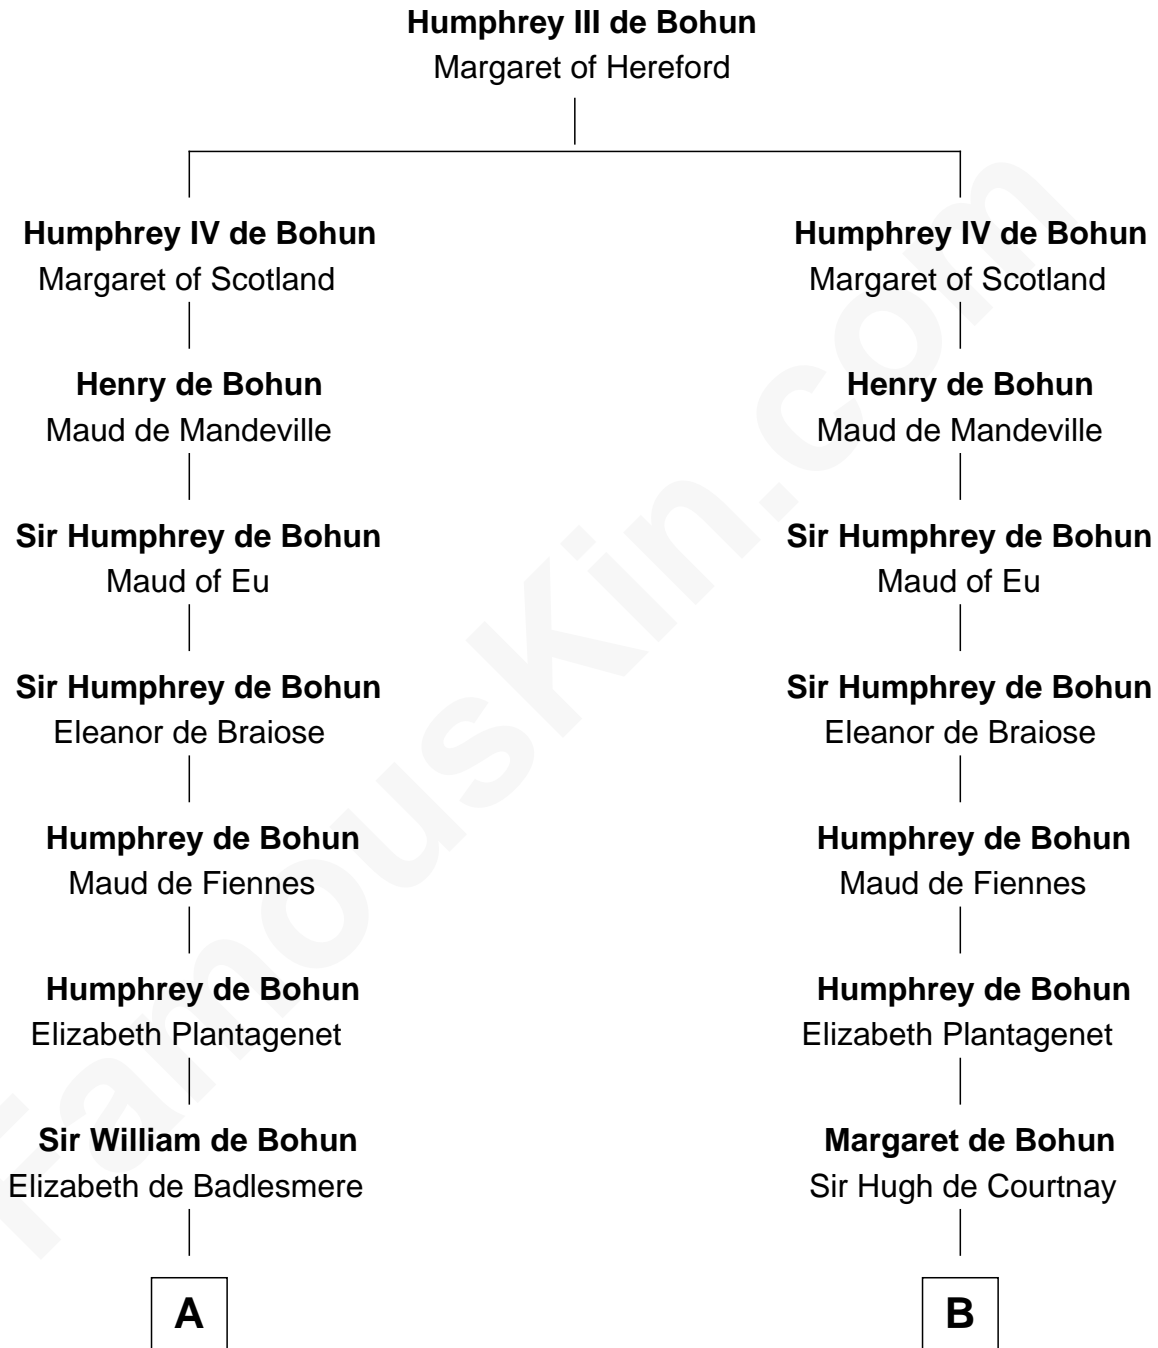

## Relationship Chart of

### Henry Lee III

9th Governor of Virginia

19th cousin 1 time removed of

**Carter Braxton**

Signer of the Declaration of Independence

**C**

**Laetitia Corbin**

Richard Lee

**Henry Lee**

Mary Bland

**Col. Henry Lee**

Lucy Grymes

**Henry Lee III**

*Light-Horse Harry*

**D**

**Col. Robert Carter**

Elizabeth Landon

**Mary Carter**

George Braxton

**Carter Braxton**

*Signer of Declaration of Independence*

FamousKin.com