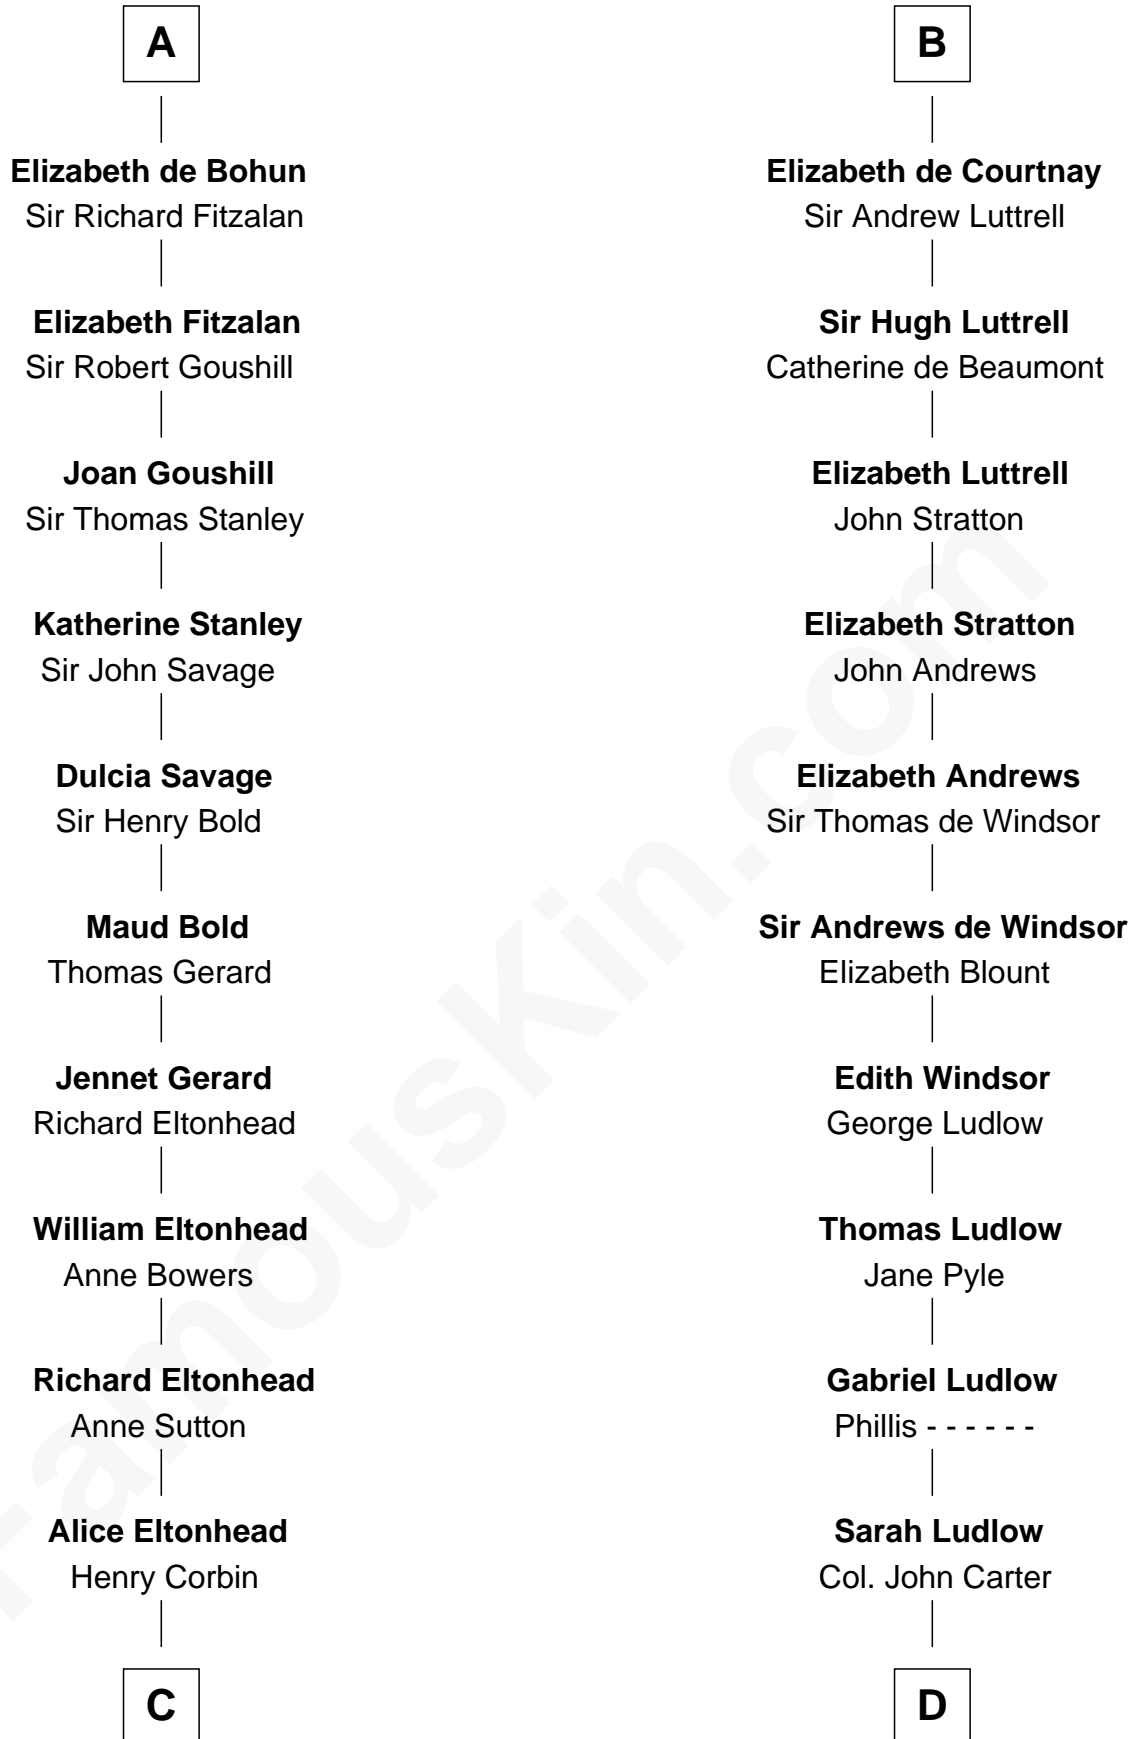

# FamousKin.com Relationship Chart of

**Henry Lee III**

*9th Governor of Virginia*

19th cousin 1 time removed of

**Carter Braxton**

*Signer of the Declaration of Independence*

**William de Say**

**C**

**Laetitia Corbin**

Richard Lee

**Henry Lee**

Mary Bland

**Col. Henry Lee**

Lucy Grymes

**Henry Lee III**

*Light-Horse Harry*

**D**

**Col. Robert Carter**

Elizabeth Landon

**Mary Carter**

George Braxton

**Carter Braxton**

*Signer of Declaration of Independence*