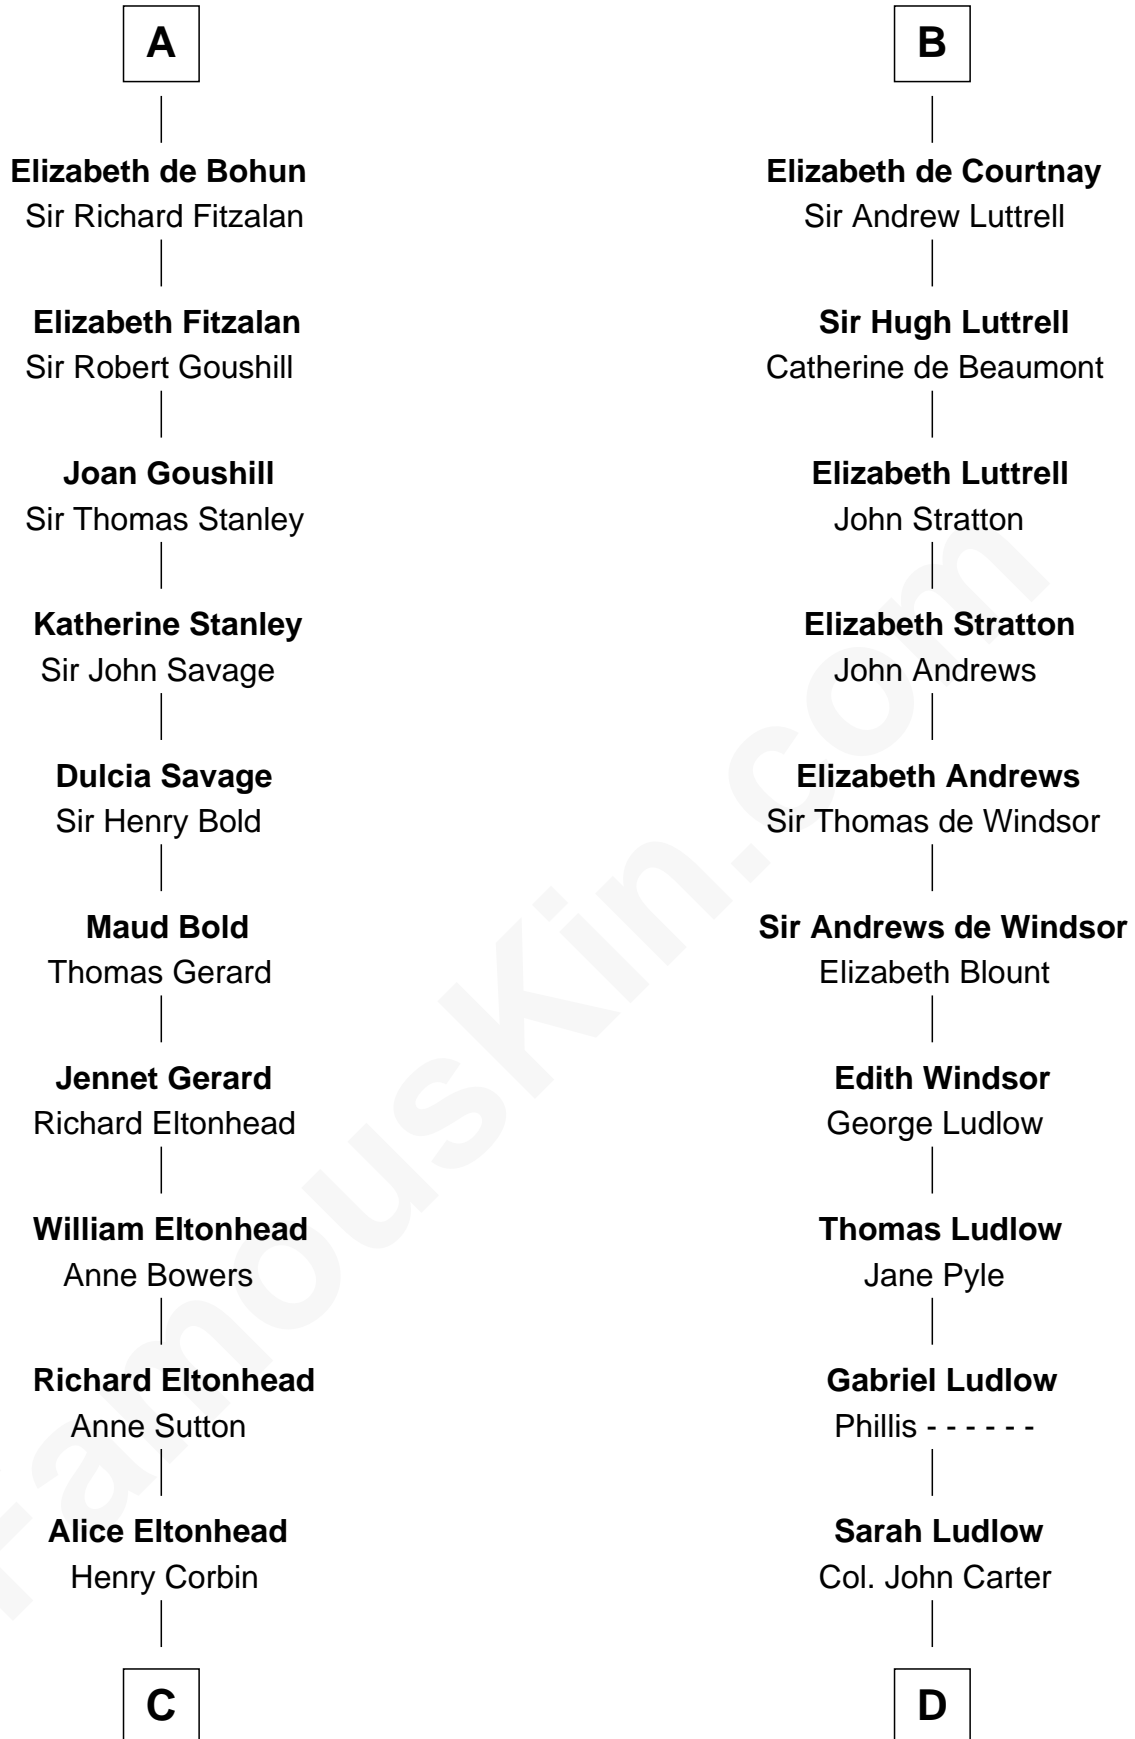

### Henry Lee III

9th Governor of Virginia

19th cousin 1 time removed of

### Carter Braxton

Signer of the Declaration of Independence

### Dermot MacMurrough

Mor O'Toole

**C**

**Laetitia Corbin**

Richard Lee

**Henry Lee**

Mary Bland

**Col. Henry Lee**

Lucy Grymes

**Henry Lee III**

*Light-Horse Harry*

**D**

**Col. Robert Carter**

Elizabeth Landon

**Mary Carter**

George Braxton