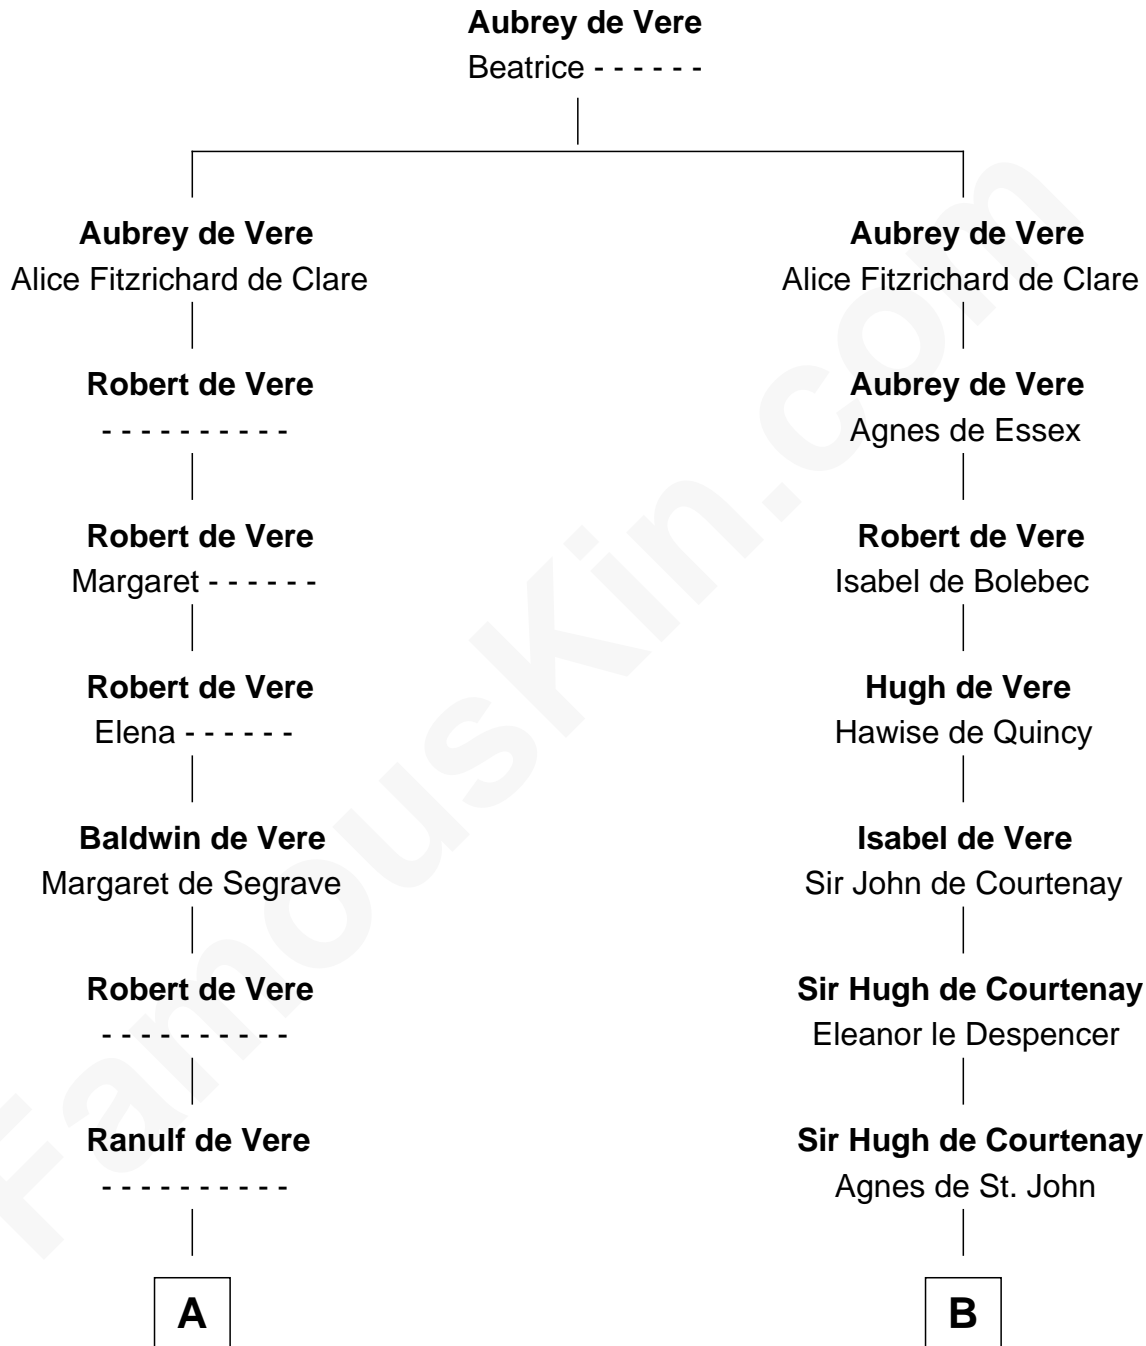

# FamousKin.com Relationship Chart of

**Henry Lee III**

*9th Governor of Virginia*

20th cousin 1 time removed of

**Carter Braxton**

*Signer of the Declaration of Independence*

**C**

**Mary Isham**  
Col. William Randolph

**Elizabeth Randolph**  
Richard Bland

**Mary Bland**  
Henry Lee

**Col. Henry Lee**  
Lucy Grymes

**Henry Lee III**  
*Light-Horse Harry*

**D**

**Sarah Ludlow**  
Col. John Carter

**Col. Robert Carter**  
Elizabeth Landon

**Mary Carter**  
George Braxton

**Carter Braxton**  
*Signer of Declaration of Independence*