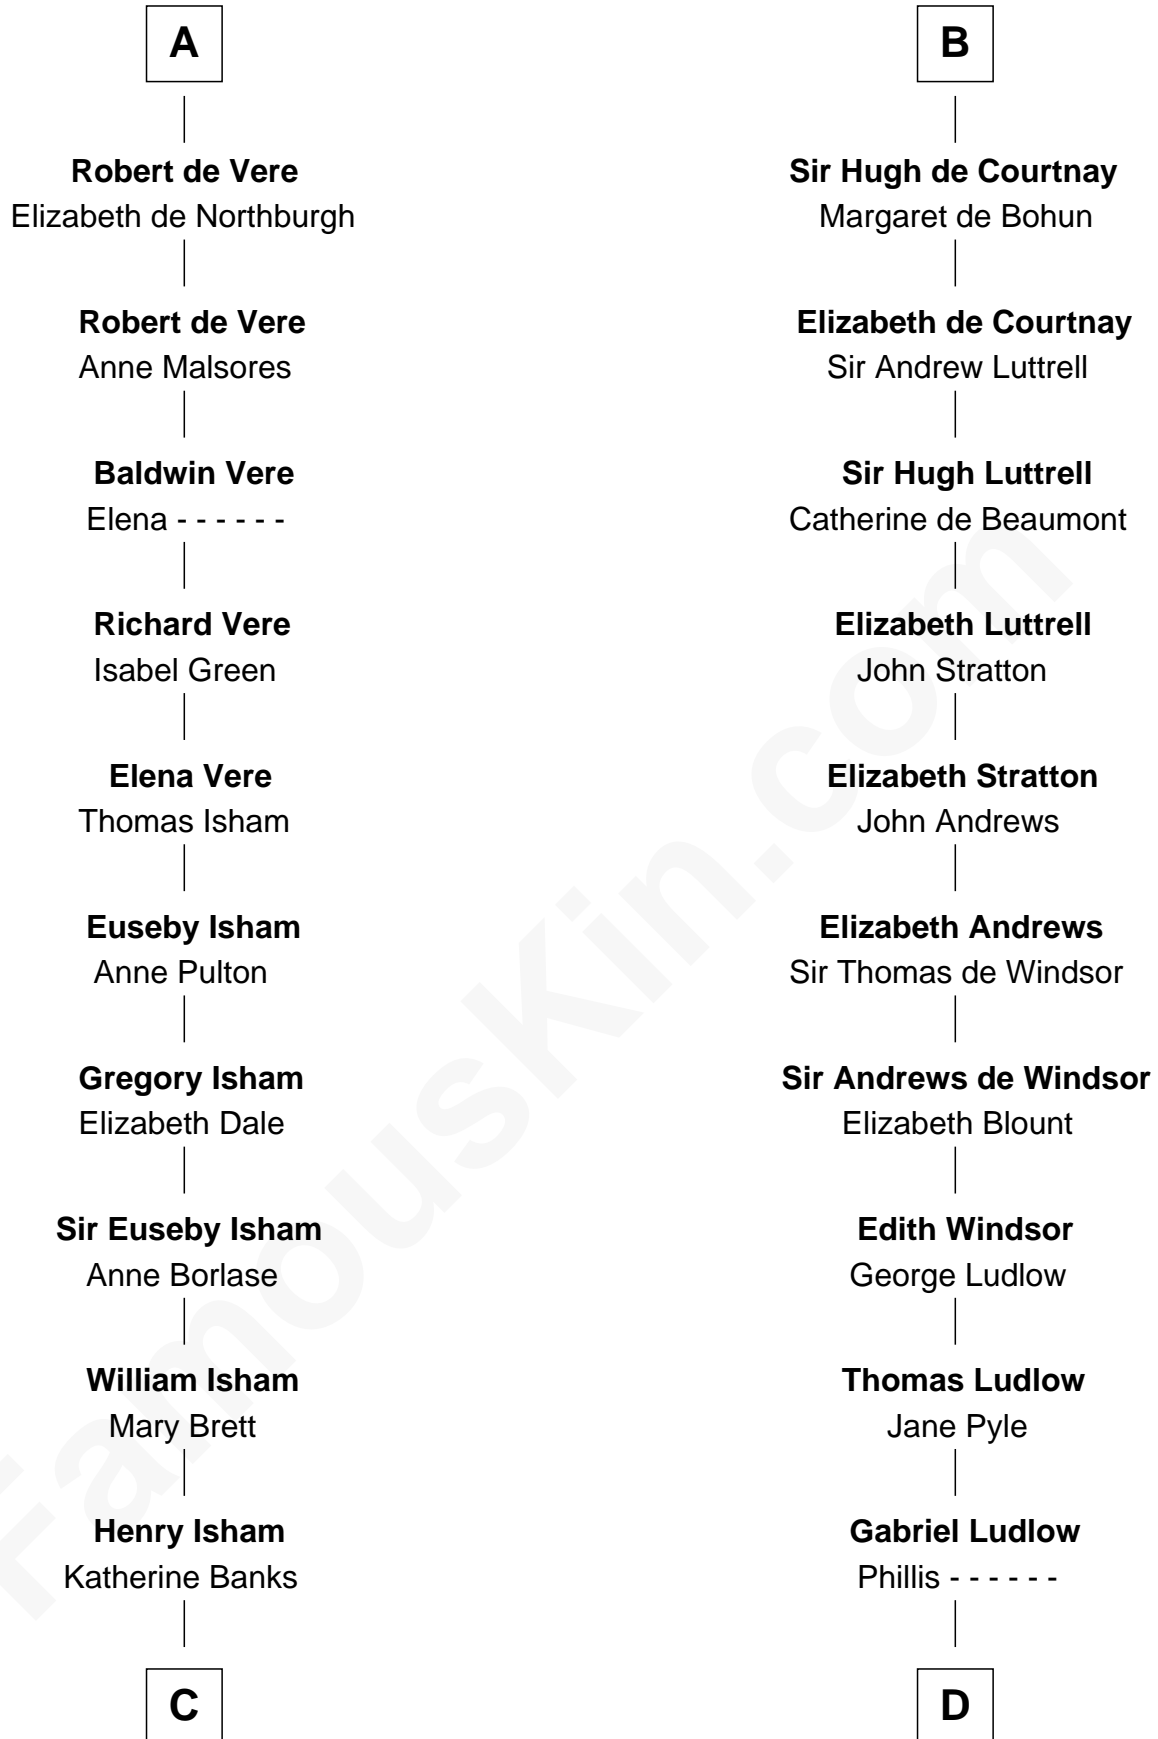

# FamousKin.com Relationship Chart of

**Henry Lee III**

*9th Governor of Virginia*

20th cousin 1 time removed of

**Carter Braxton**

*Signer of the Declaration of Independence*

**C**

**Mary Isham**  
Col. William Randolph

**Elizabeth Randolph**  
Richard Bland

**Mary Bland**  
Henry Lee

**Col. Henry Lee**  
Lucy Grymes

**Henry Lee III**  
*Light-Horse Harry*

**D**

**Sarah Ludlow**  
Col. John Carter

**Col. Robert Carter**  
Elizabeth Landon

**Mary Carter**  
George Braxton

**Carter Braxton**  
*Signer of Declaration of Independence*