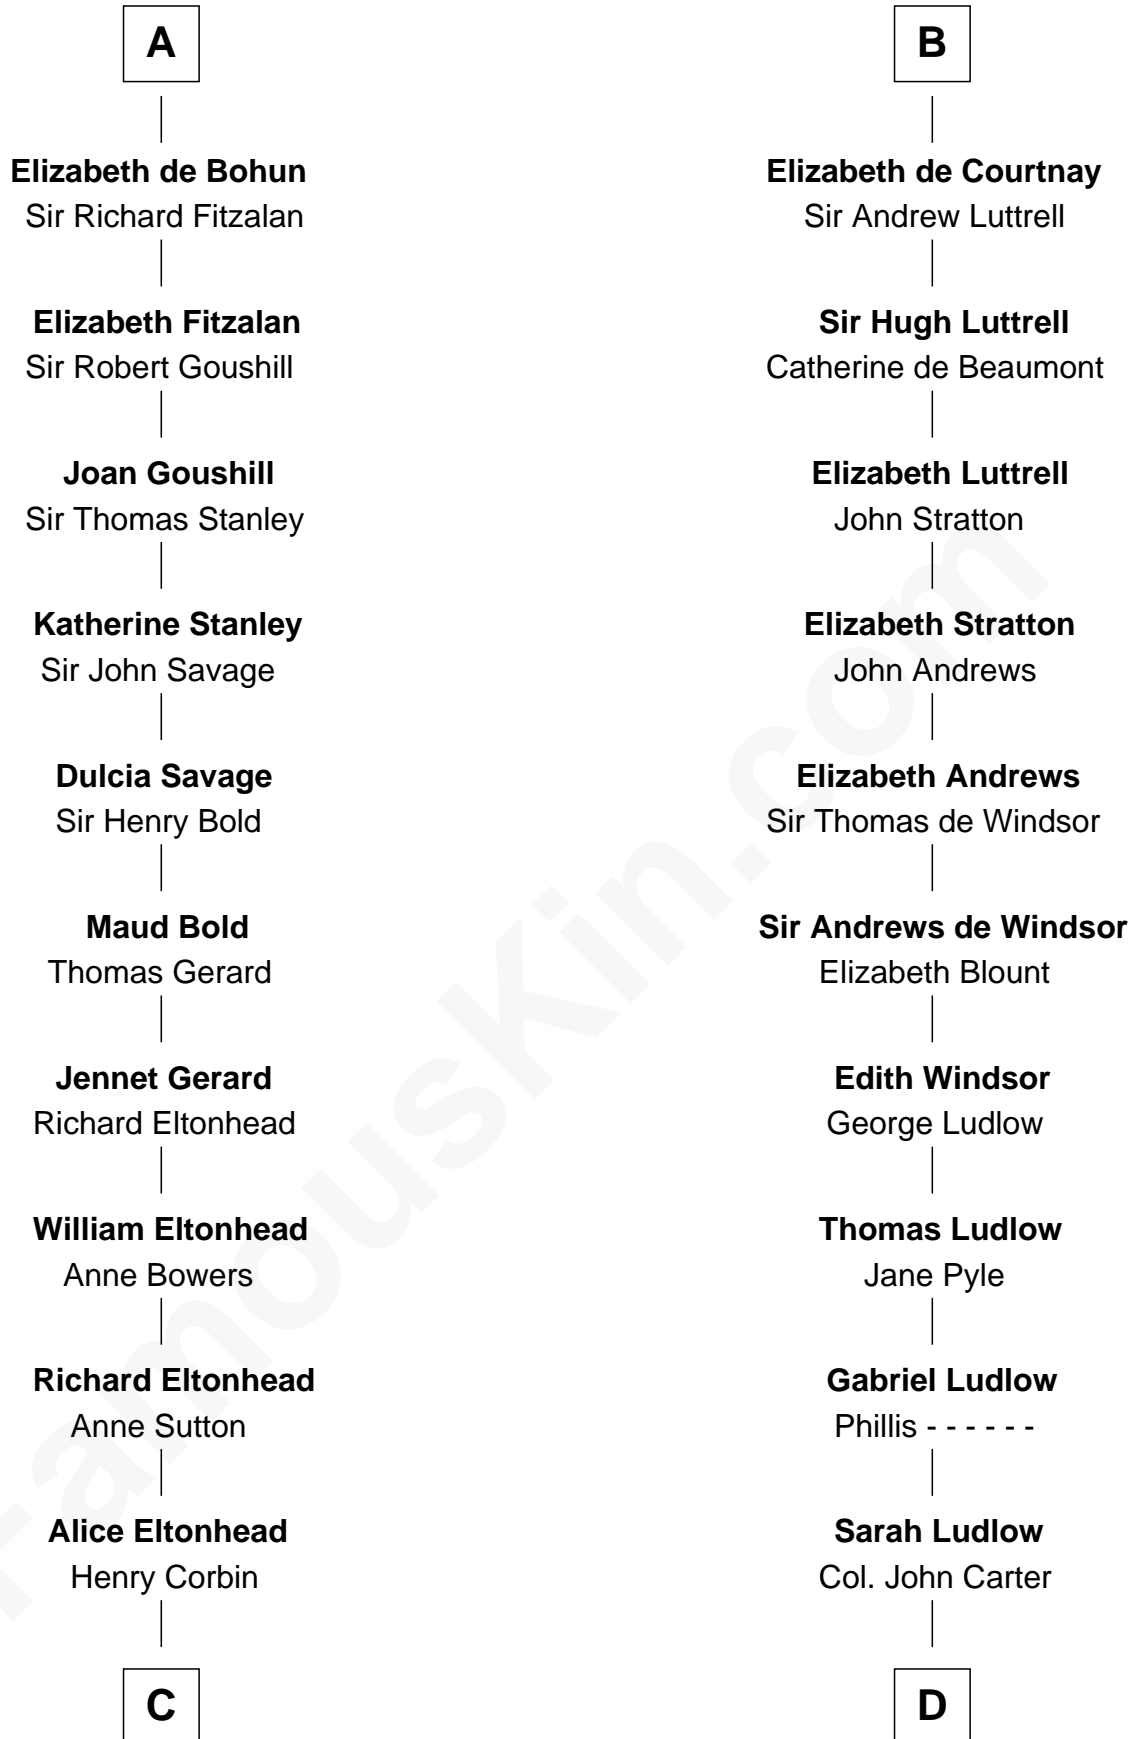

## Relationship Chart of

### Henry Lee III

9th Governor of Virginia

19th cousin 1 time removed of

**Carter Braxton**

Signer of the Declaration of Independence

**C**

**Laetitia Corbin**

Richard Lee

**Henry Lee**

Mary Bland

**Col. Henry Lee**

Lucy Grymes

**Henry Lee III**

*Light-Horse Harry*

**D**

**Col. Robert Carter**

Elizabeth Landon

**Mary Carter**

George Braxton

**Carter Braxton**

*Signer of Declaration of Independence*

FamousKin.com