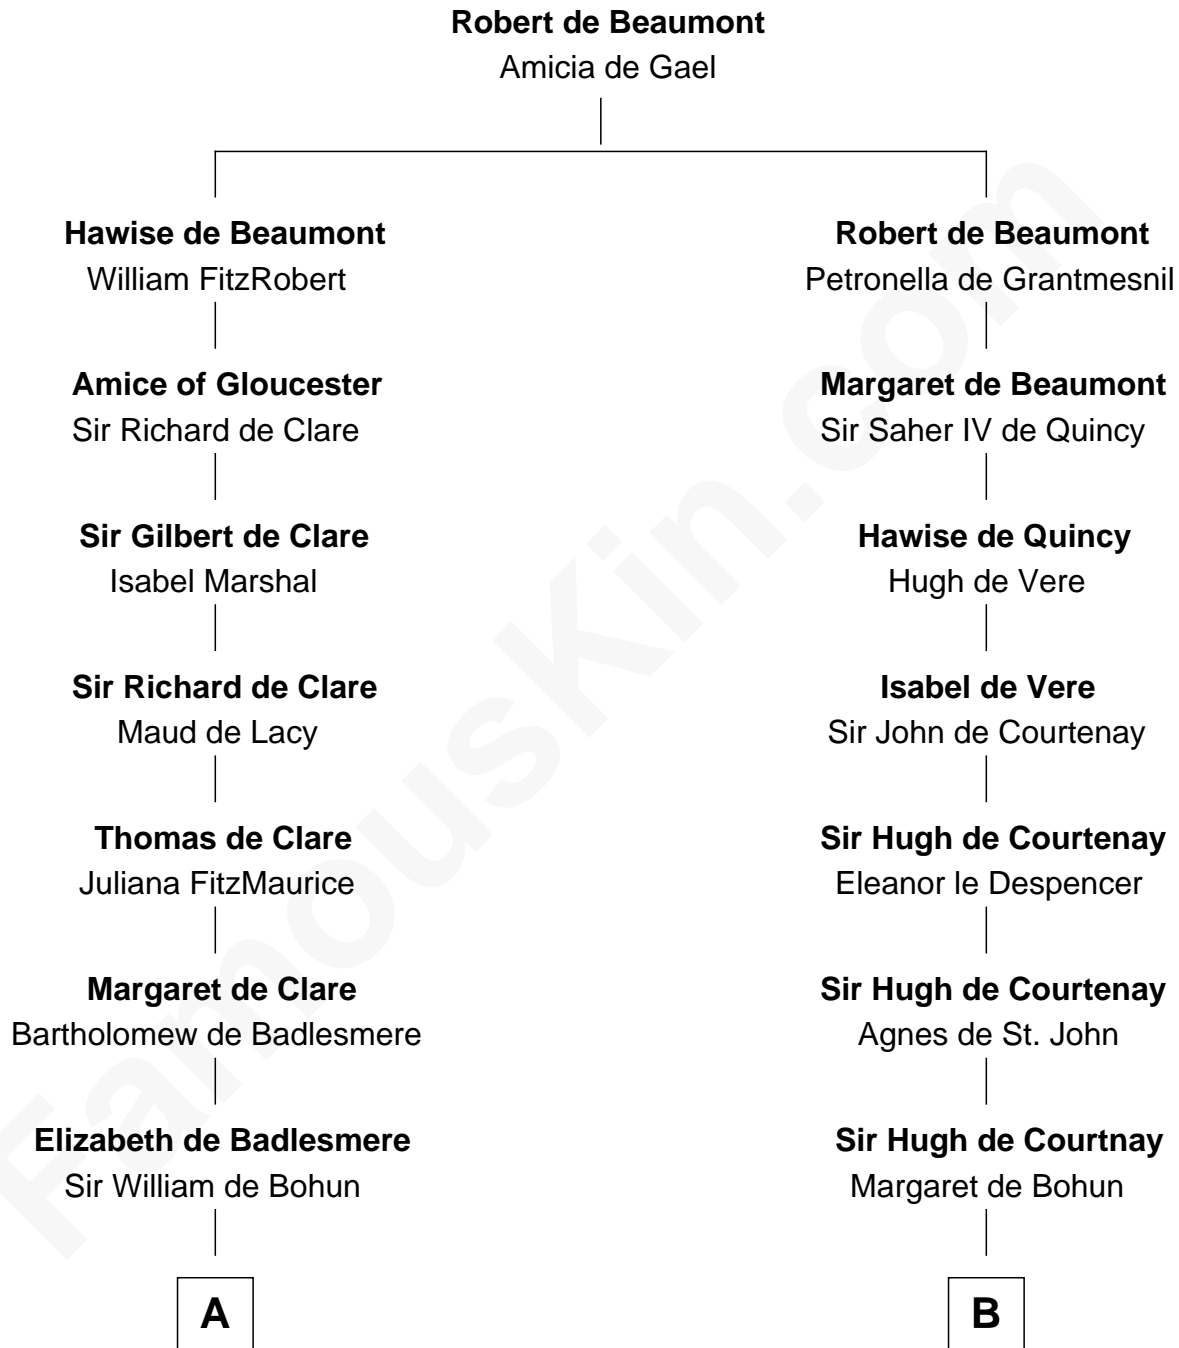

## Relationship Chart of

### Henry Lee III

9th Governor of Virginia

19th cousin 1 time removed of

**Carter Braxton**

Signer of the Declaration of Independence

**C**

**Laetitia Corbin**

Richard Lee

**Henry Lee**

Mary Bland

**Col. Henry Lee**

Lucy Grymes

**Henry Lee III**

*Light-Horse Harry*

**D**

**Col. Robert Carter**

Elizabeth Landon

**Mary Carter**

George Braxton

**Carter Braxton**

*Signer of Declaration of Independence*

FamousKin.com