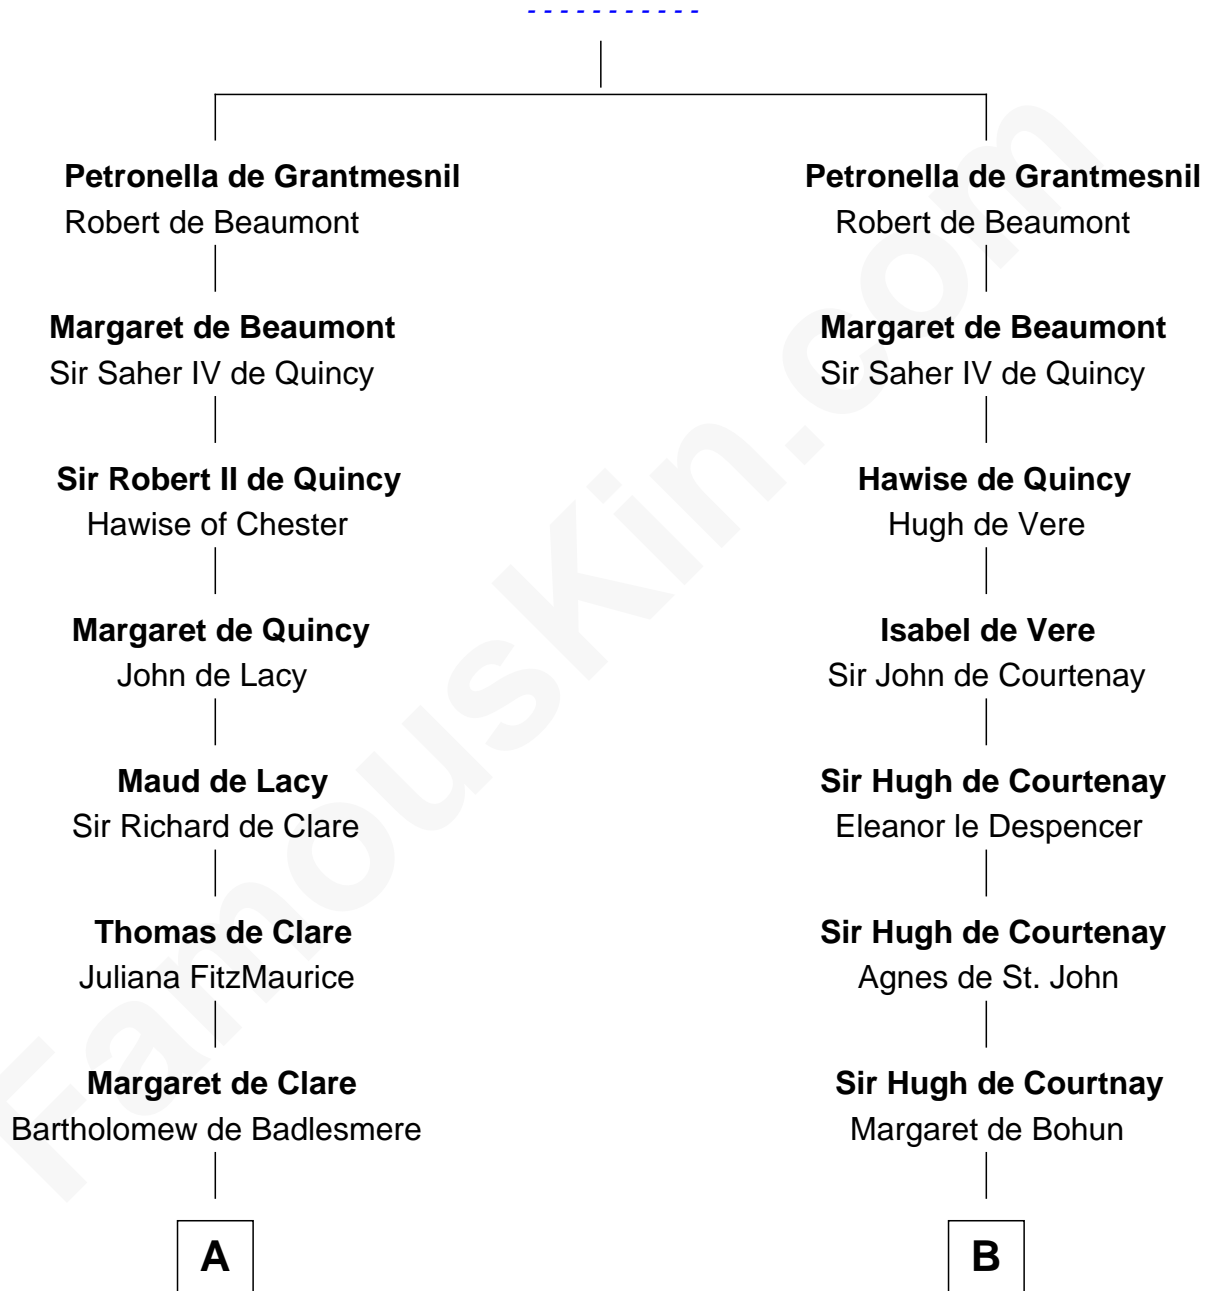

# FamousKin.com Relationship Chart of

**Henry Lee III**

*9th Governor of Virginia*

19th cousin 2 times removed of

**Carter Braxton**

*Signer of the Declaration of Independence*

**Hugh de Grantmesnil**

**C**

**Alice Eltonhead**

Henry Corbin

**Laetitia Corbin**

Richard Lee

**Henry Lee**

Mary Bland

**Col. Henry Lee**

Lucy Grymes

**Henry Lee III**

*Light-Horse Harry*

**D**

**Col. Robert Carter**

Elizabeth Landon

**Mary Carter**

George Braxton

**Carter Braxton**