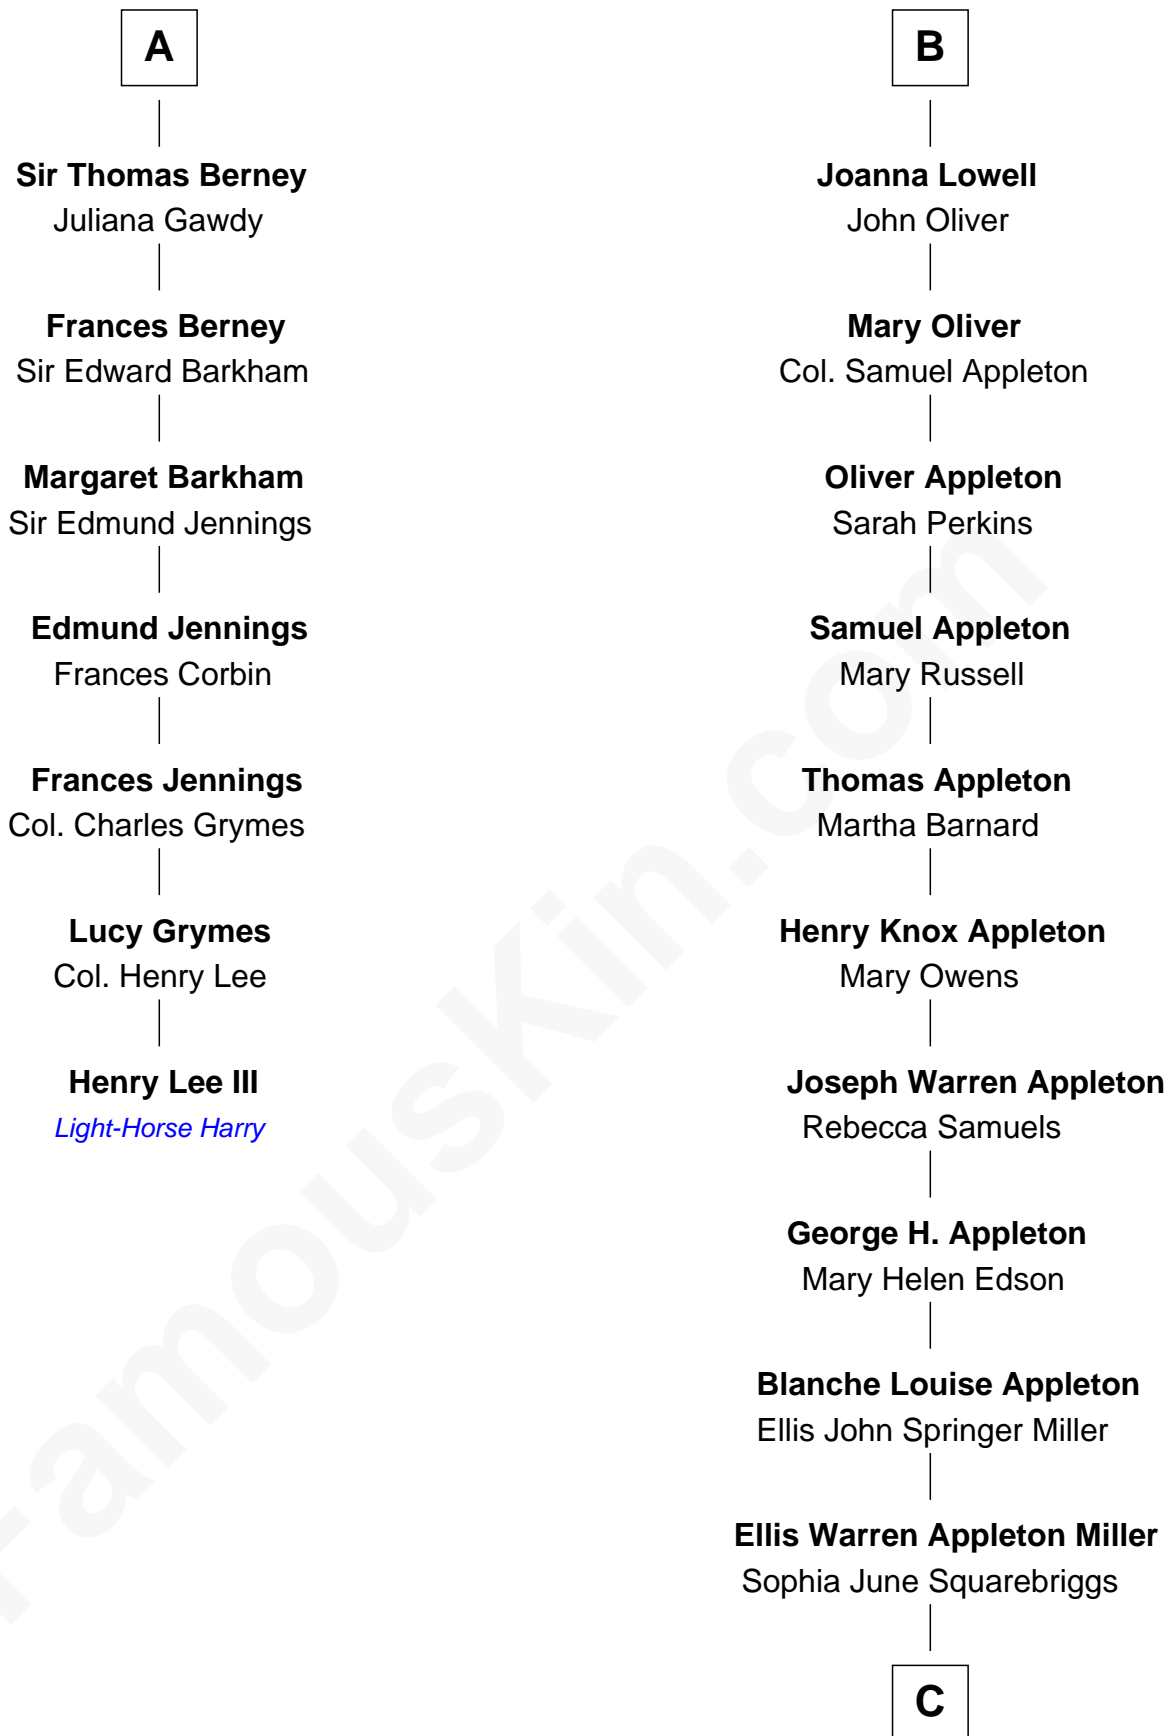

## Relationship Chart of

### Henry Lee III

9th Governor of Virginia

13th cousin 5 times removed of

**Marie-Chantal Miller**  
Crown Princess of Greece

**Sir Hugh Luttrell**  
Catherine de Beaumont

C

Robert Warren Miller  
Marie Clara Pesantes