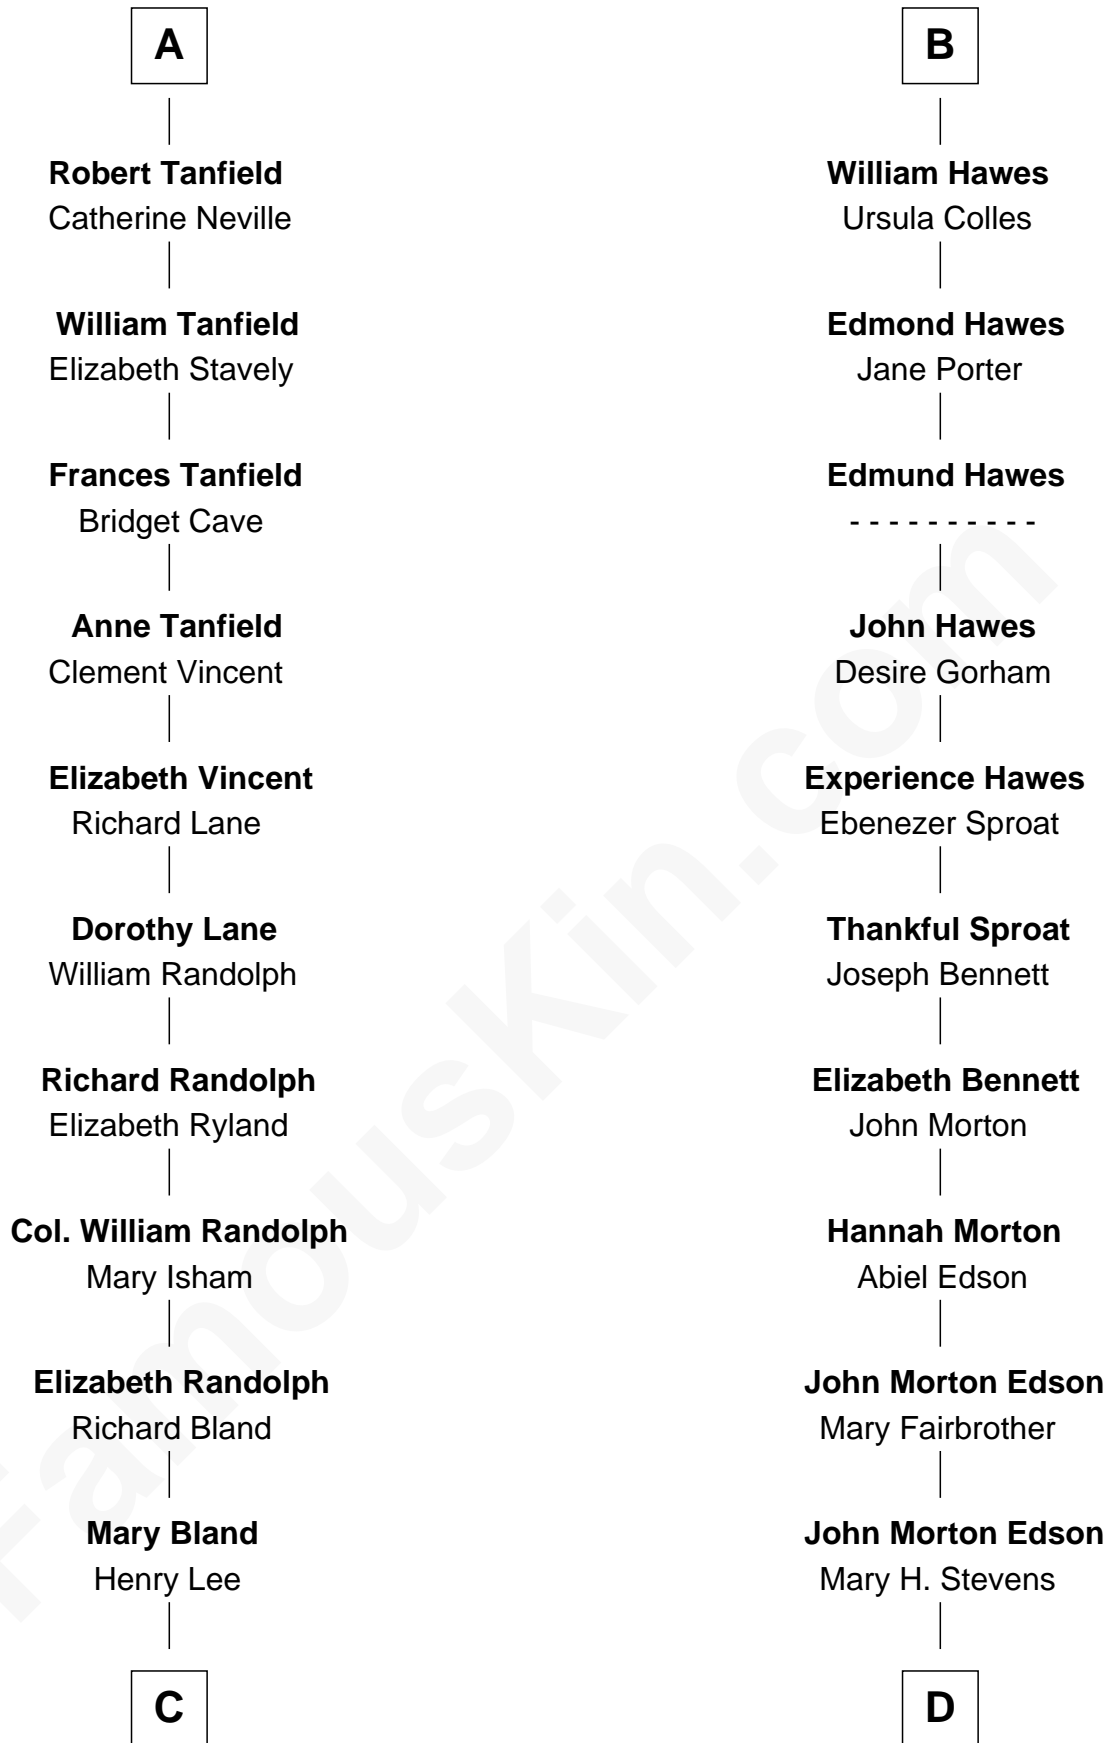

FamousKin.com

Relationship Chart of

Henry Lee III

9th Governor of Virginia

18th cousin 3 times removed of

Marie-Chantal Miller

Crown Princess of Greece

Sir Nicholas Audley

Joan Martin

C

Col. Henry Lee

Lucy Grymes

Henry Lee III

Light-Horse Harry

D

Mary Helen Edson