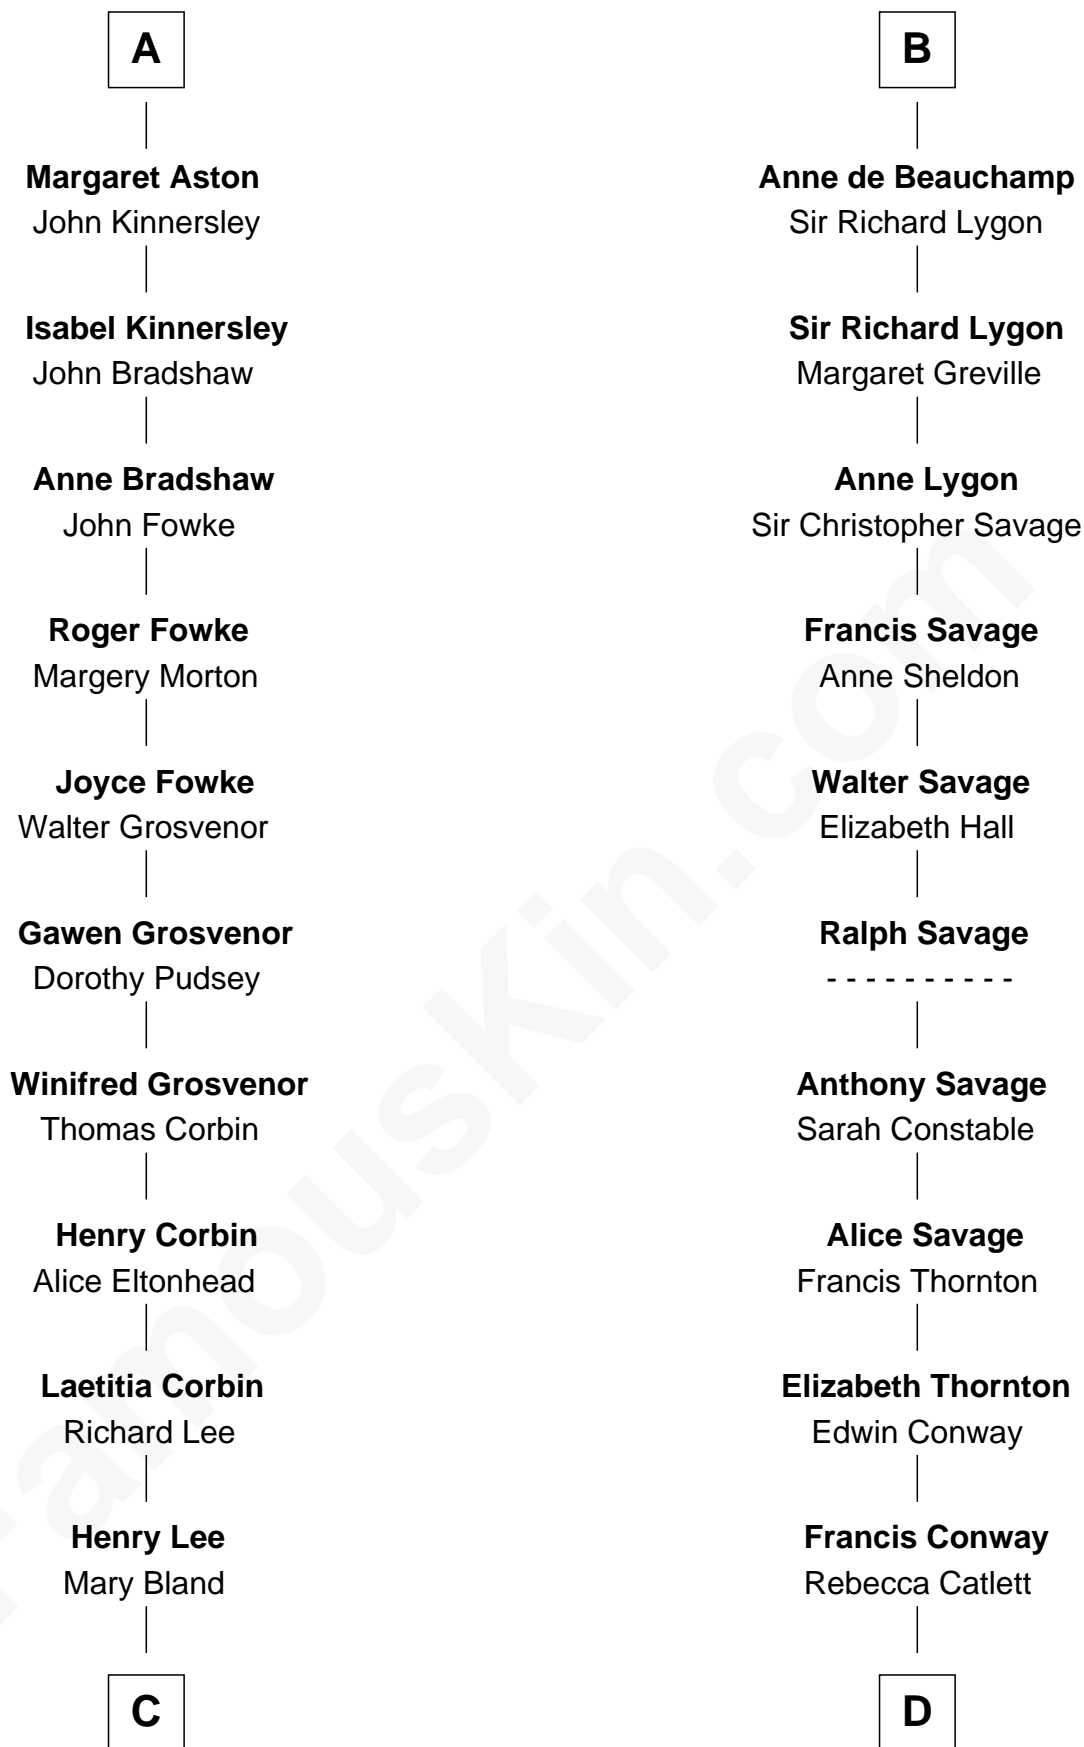

FamousKin.com Relationship Chart of

Henry Lee III

9th Governor of Virginia

18th cousin of

James Madison

4th U.S. President

John de Botetourte

Maud FitzThomas

C

Col. Henry Lee
Lucy Grymes
Henry Lee III
Light-Horse Harry

D

Eleanor Rose Conway
James Madison
James Madison
4th U.S. President

FamousKin.com