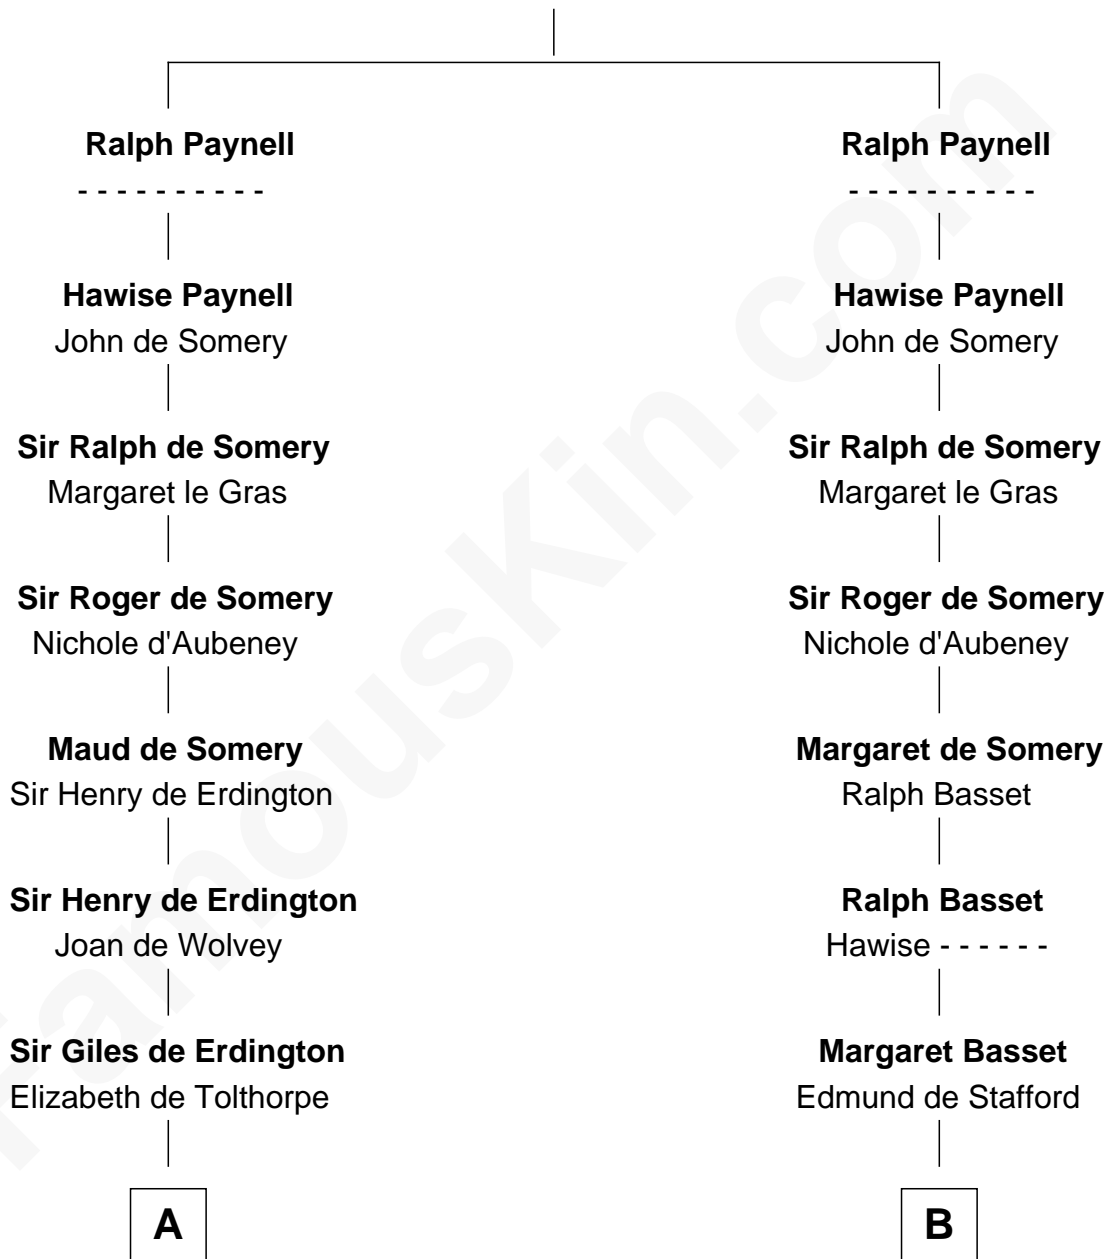

FamousKin.com Relationship Chart of

Henry Lee III

9th Governor of Virginia

21st cousin of

James Madison

4th U.S. President

Fulk Paynel

C

Henry Corbin
Alice Eltonhead

Laetitia Corbin
Richard Lee

Henry Lee
Mary Bland

Col. Henry Lee
Lucy Grymes

Henry Lee III
Light-Horse Harry

D

Margaret Bernard
Daniel Gaines

Mary Gaines
Col. John Catlett