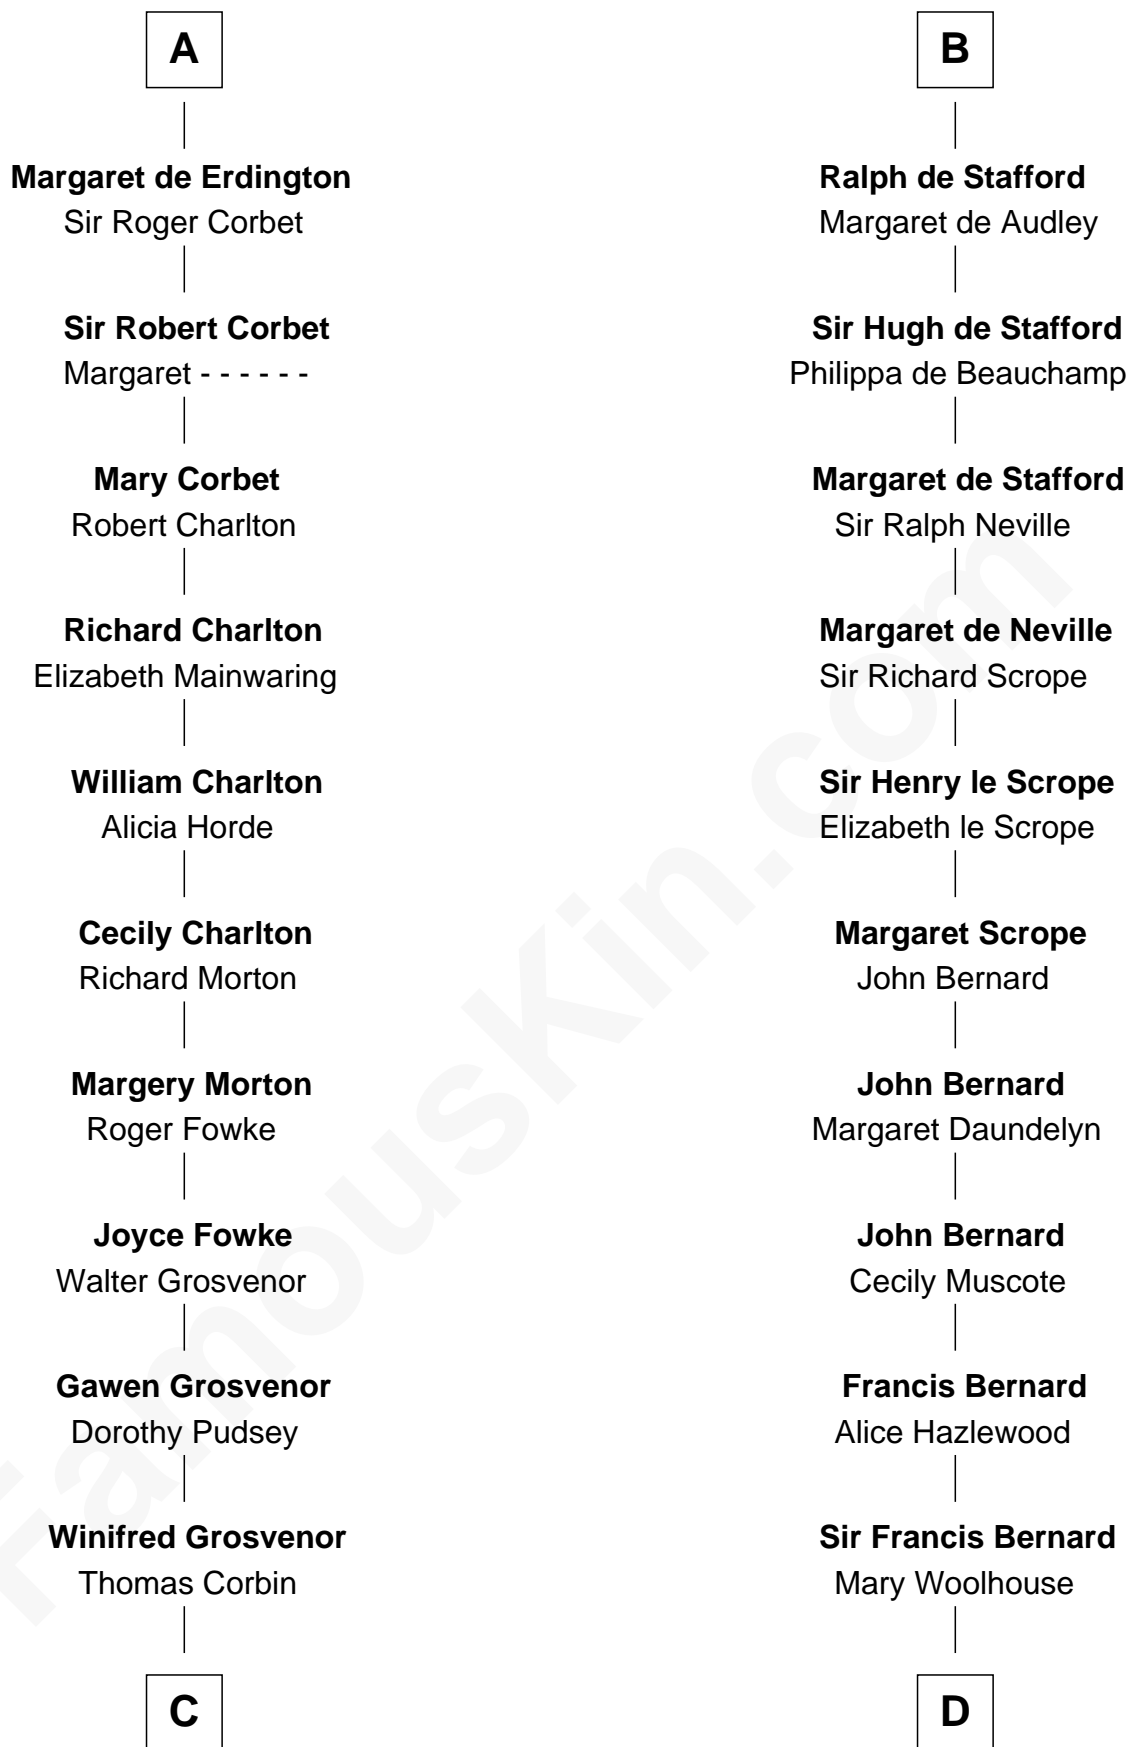

FamousKin.com Relationship Chart of

Henry Lee III

9th Governor of Virginia

21st cousin of

James Madison

4th U.S. President

Fulk Paynel

C

Henry Corbin
Alice Eltonhead

Laetitia Corbin
Richard Lee

Henry Lee
Mary Bland

Col. Henry Lee
Lucy Grymes

Henry Lee III
Light-Horse Harry

D

Margaret Bernard
Daniel Gaines

Mary Gaines
Col. John Catlett

Rebecca Catlett
Francis Conway

Eleanor Rose Conway
James Madison

James Madison
4th U.S. President