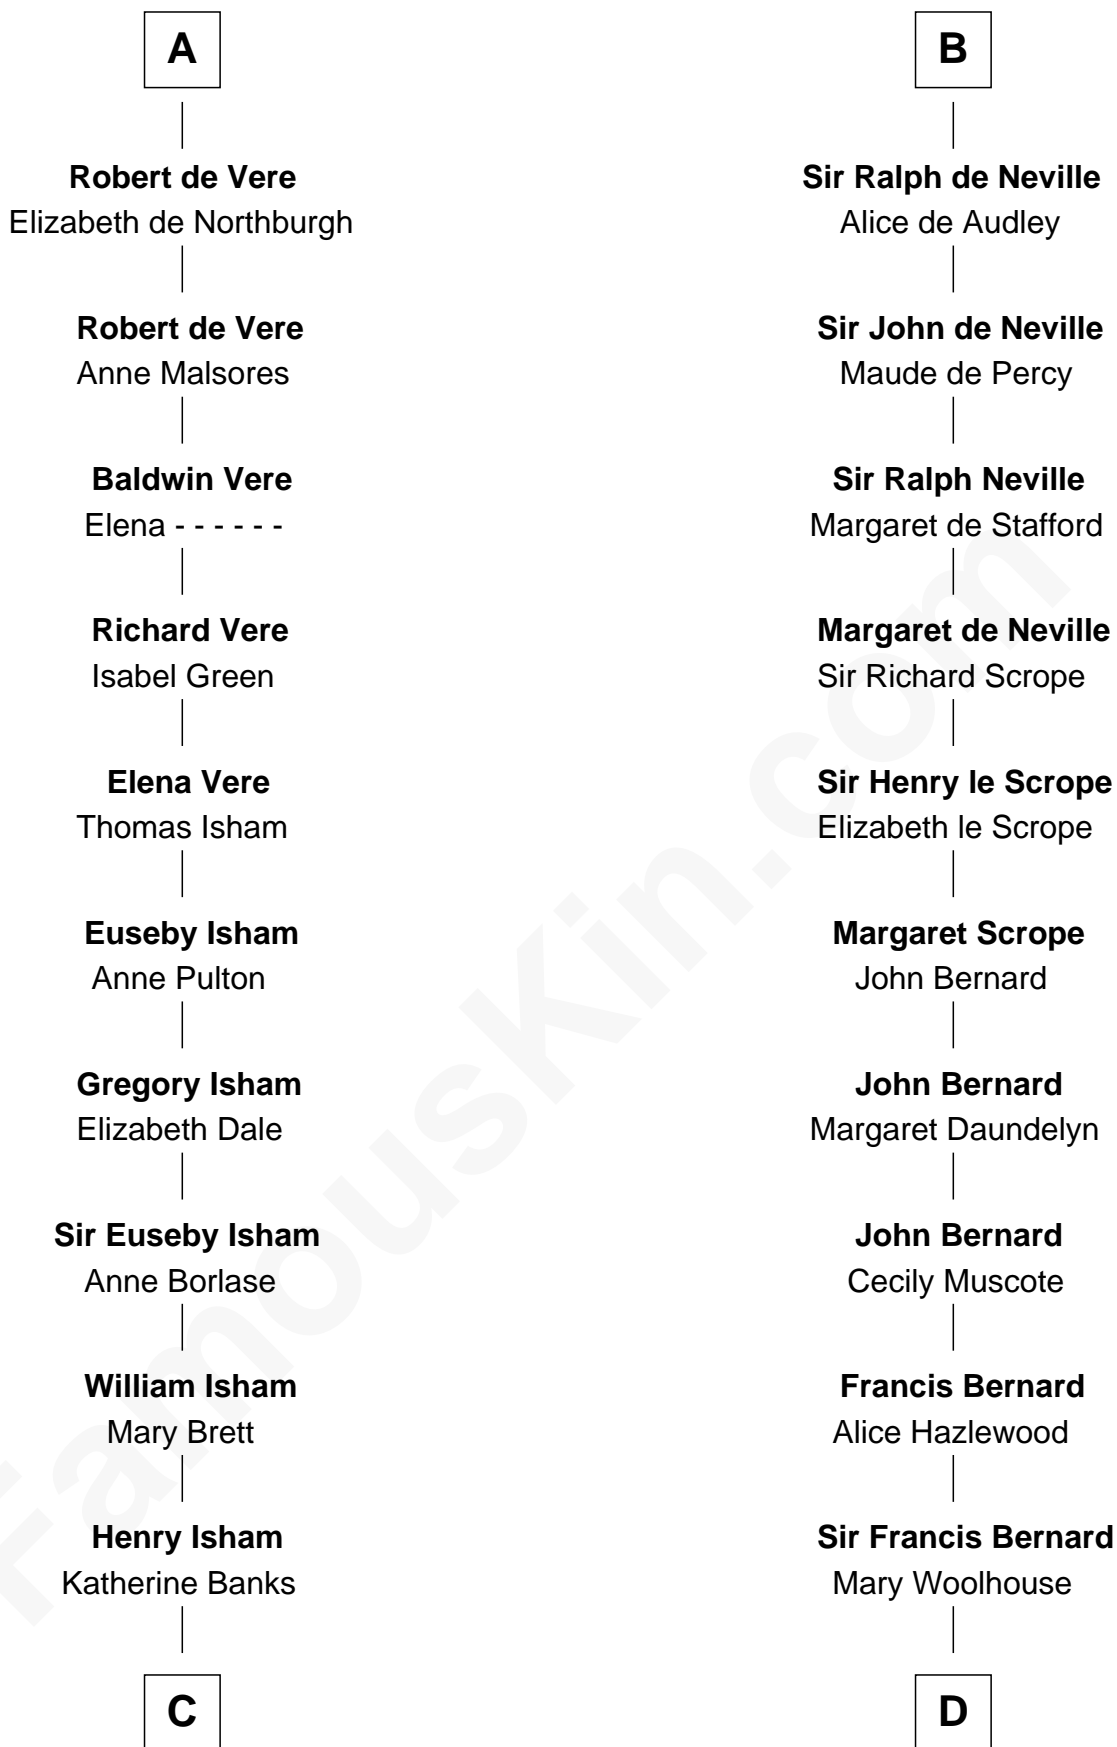

# FamousKin.com Relationship Chart of

**Henry Lee III**

*9th Governor of Virginia*

21st cousin of

**James Madison**

*4th U.S. President*

**C**

**Mary Isham**  
Col. William Randolph

**Elizabeth Randolph**  
Richard Bland

**Mary Bland**  
Henry Lee

**Col. Henry Lee**  
Lucy Grymes

**Henry Lee III**  
*Light-Horse Harry*

**D**

**Margaret Bernard**  
Daniel Gaines

**Mary Gaines**  
Col. John Catlett

**Rebecca Catlett**  
Francis Conway

**Eleanor Rose Conway**  
James Madison

**James Madison**  
*4th U.S. President*