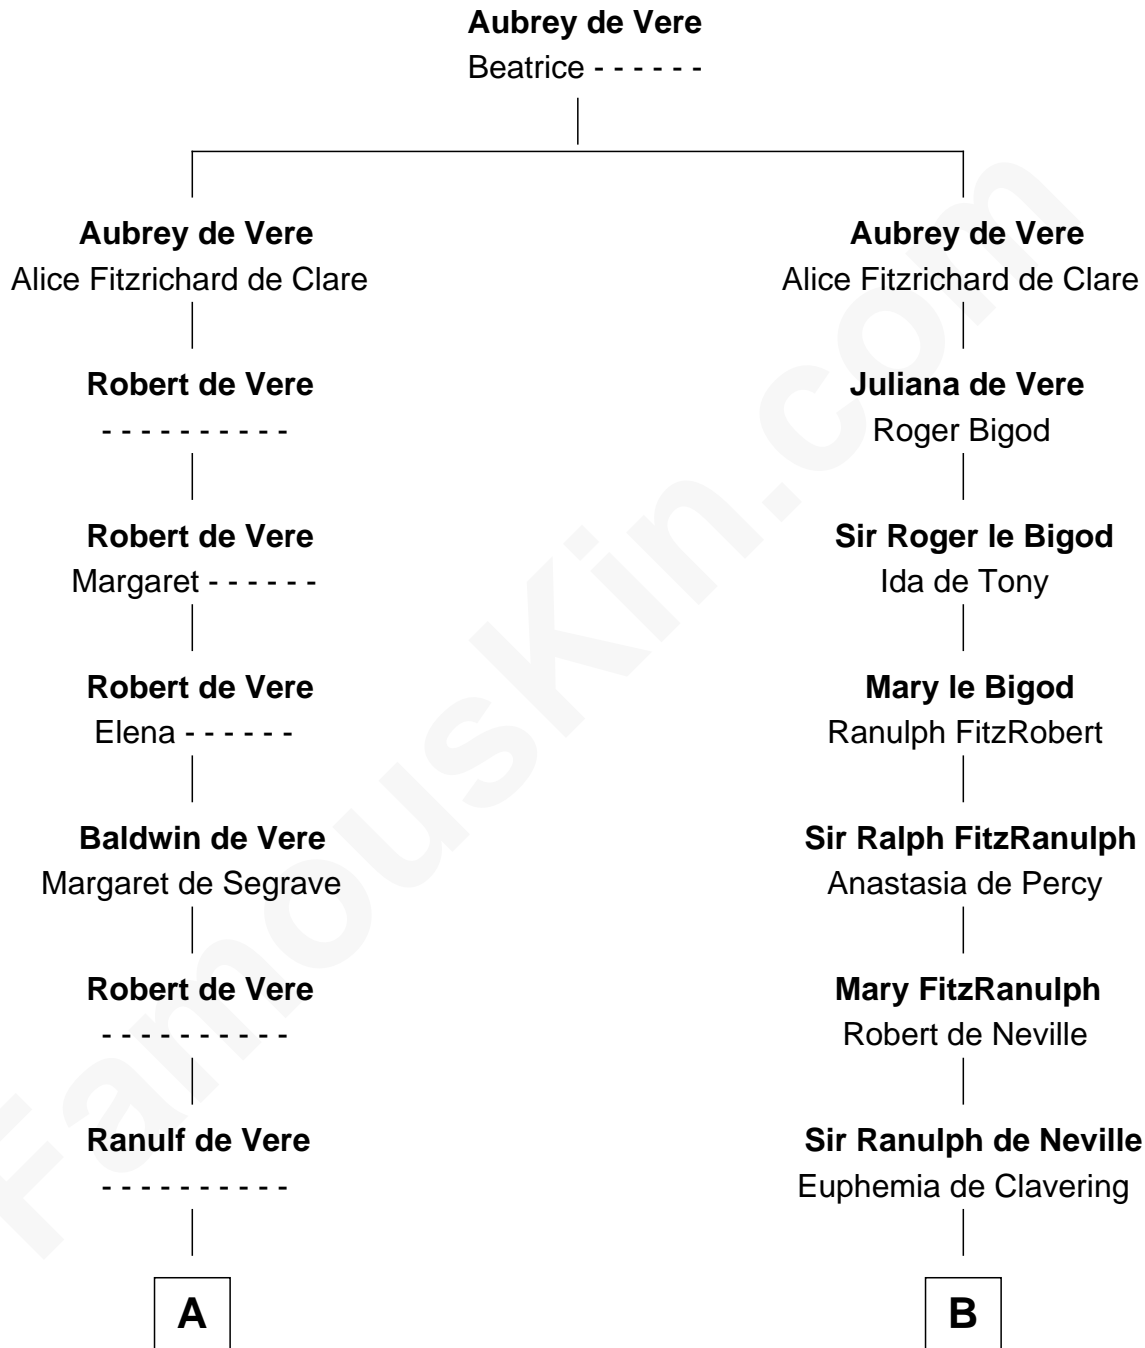

# FamousKin.com Relationship Chart of

**Henry Lee III**

*9th Governor of Virginia*

21st cousin of

**James Madison**

*4th U.S. President*

**C**

**Mary Isham**  
Col. William Randolph

**Elizabeth Randolph**  
Richard Bland

**Mary Bland**  
Henry Lee

**Col. Henry Lee**  
Lucy Grymes

**Henry Lee III**  
*Light-Horse Harry*

**D**

**Margaret Bernard**  
Daniel Gaines

**Mary Gaines**  
Col. John Catlett

**Rebecca Catlett**  
Francis Conway

**Eleanor Rose Conway**  
James Madison

**James Madison**  
*4th U.S. President*