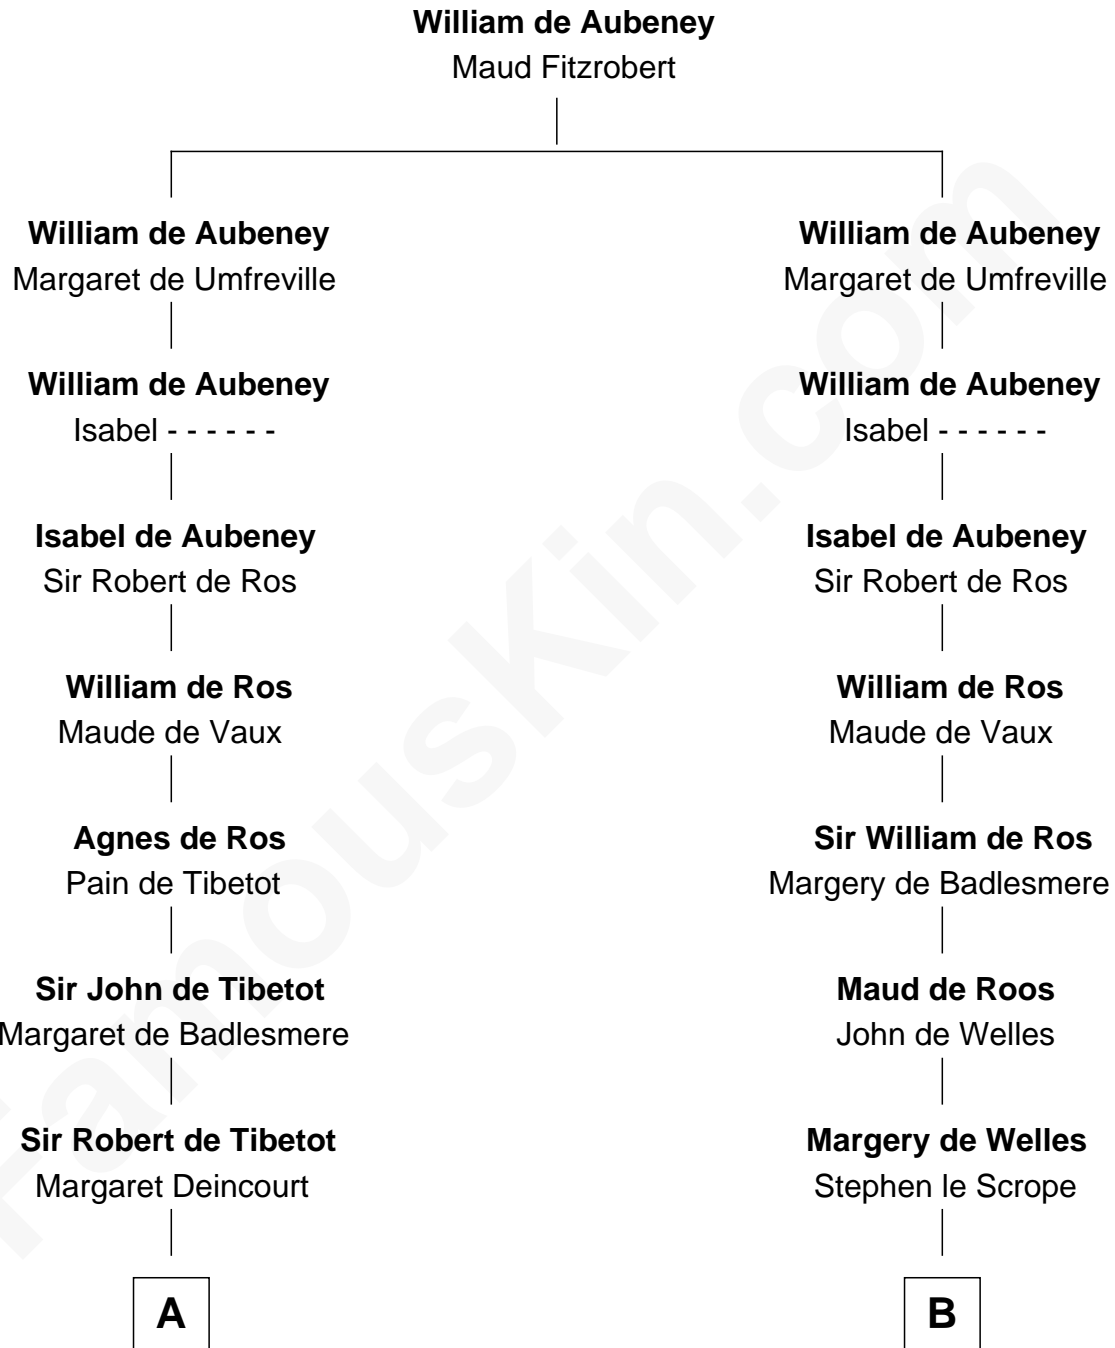

# FamousKin.com Relationship Chart of

**Henry Lee III**

*9th Governor of Virginia*

18th cousin 3 times removed of

**James Madison**

*4th U.S. President*

**C**

**Mary Isham**  
Col. William Randolph

**Elizabeth Randolph**  
Richard Bland

**Mary Bland**  
Henry Lee

**Col. Henry Lee**  
Lucy Grymes

**Henry Lee III**  
*Light-Horse Harry*

**D**

**Eleanor Rose Conway**  
James Madison

**James Madison**  
*4th U.S. President*