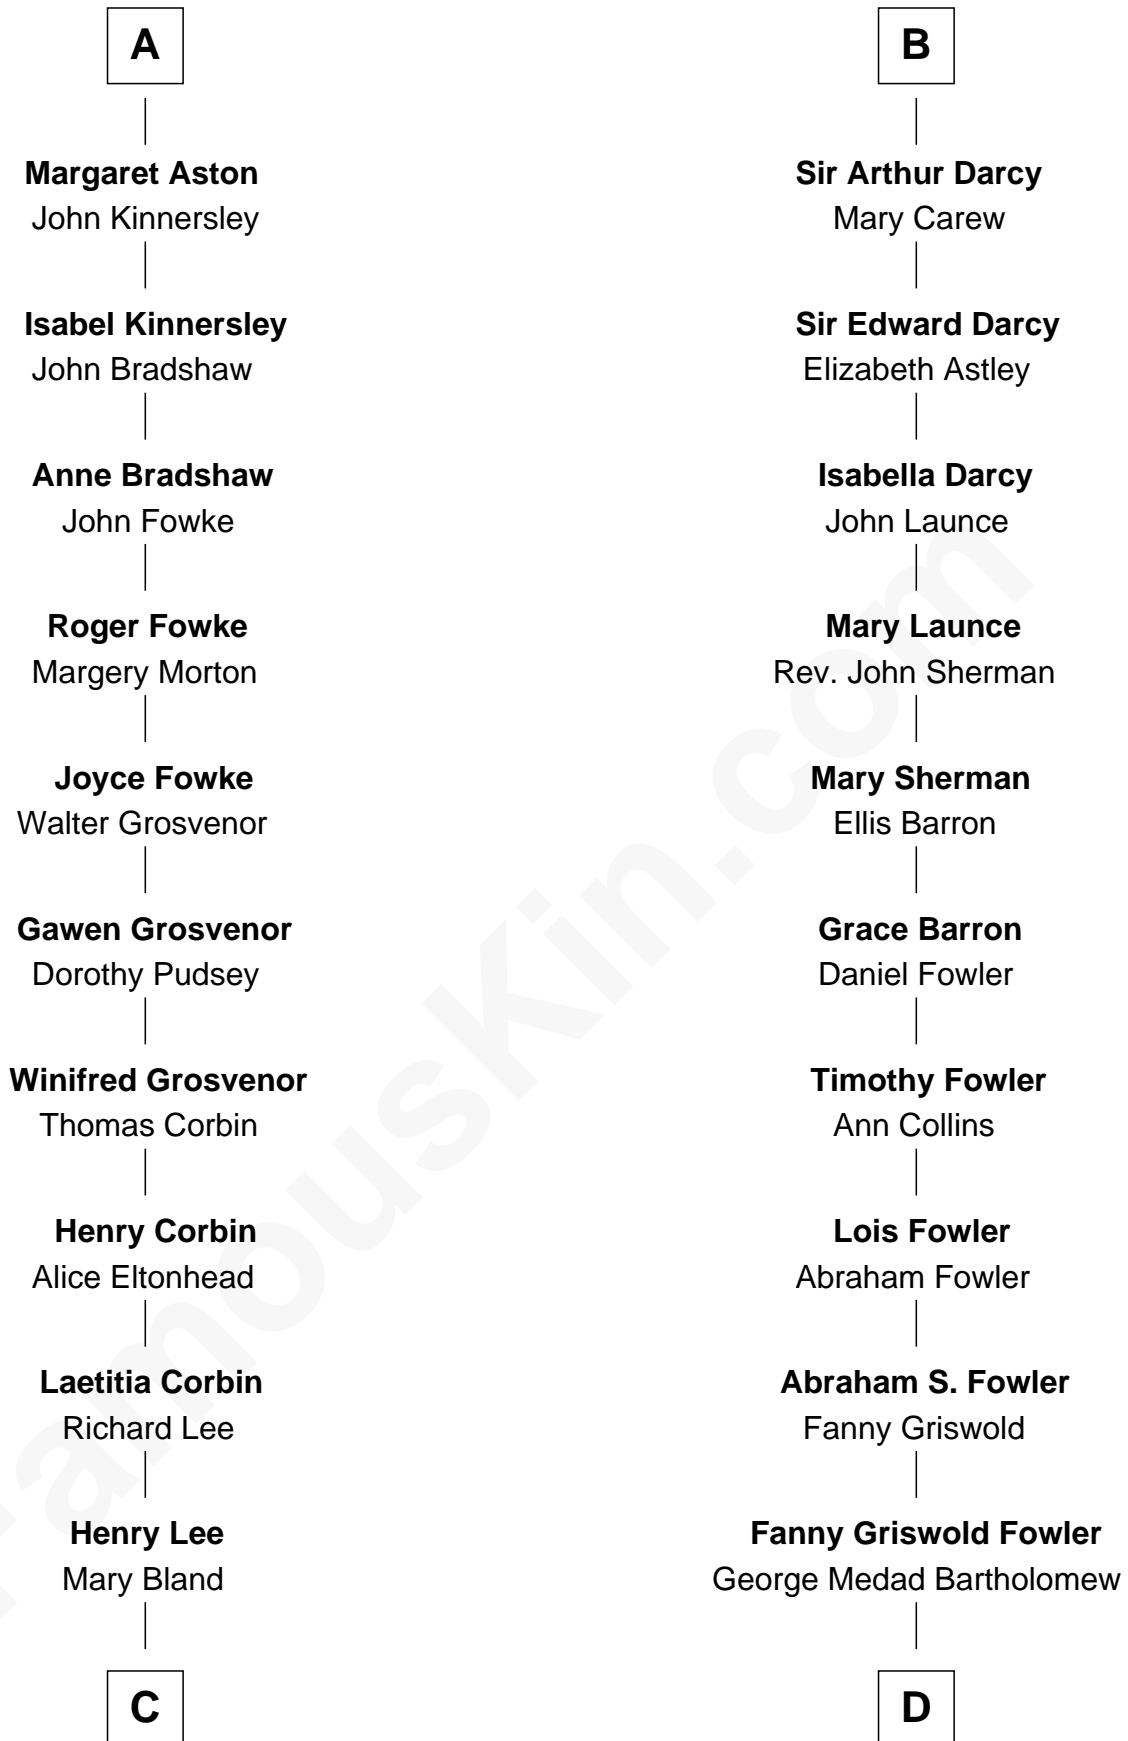

# FamousKin.com Relationship Chart of

**Henry Lee III**

*9th Governor of Virginia*

18th cousin 2 times removed of

**Bill Weld**

*68th Governor of Massachusetts*

**C**

**Col. Henry Lee**

Lucy Grymes

**Henry Lee III**

*Light-Horse Harry*

**D**

**Fanny Elizabeth Bartholomew**

Dr. Francis Minot Weld

**Francis Minot Weld**

Margaret Low White

**David Weld**

Mary Blake Nichols

**Bill Weld**

*68th Governor of Massachusetts*