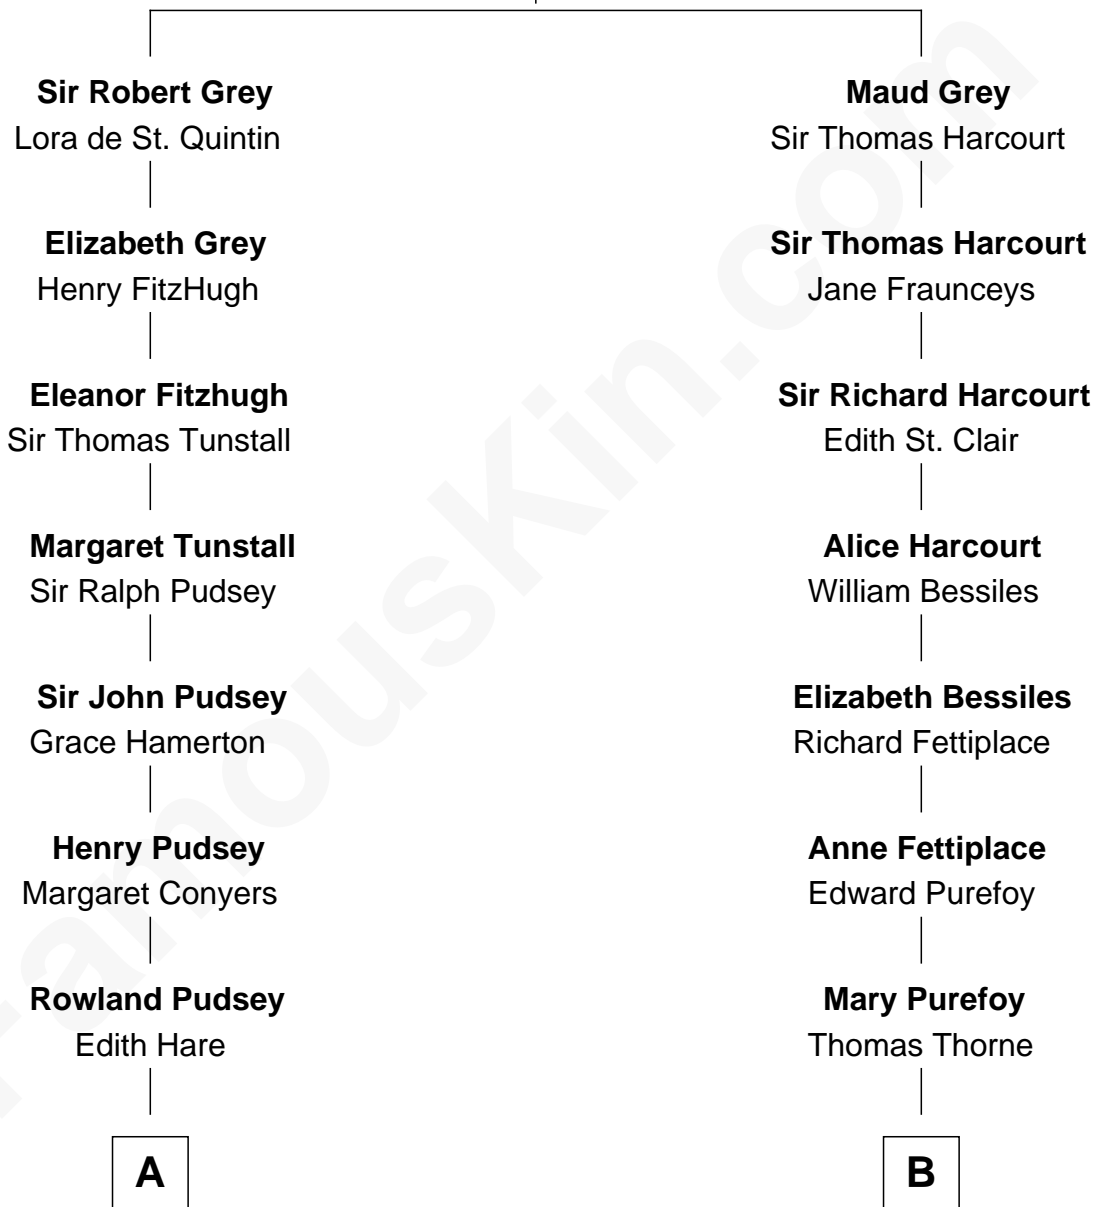

# FamousKin.com Relationship Chart of

**Henry Lee III**

*9th Governor of Virginia*

16th cousin 3 times removed of

**Bill Weld**

*68th Governor of Massachusetts*

**Sir John Grey**

Avice Marmion

C

**Margaret Low White**

Francis Minot Weld

**David Weld**

Mary Blake Nichols

**Bill Weld**

*68th Governor of Massachusetts*

FamousKin.com