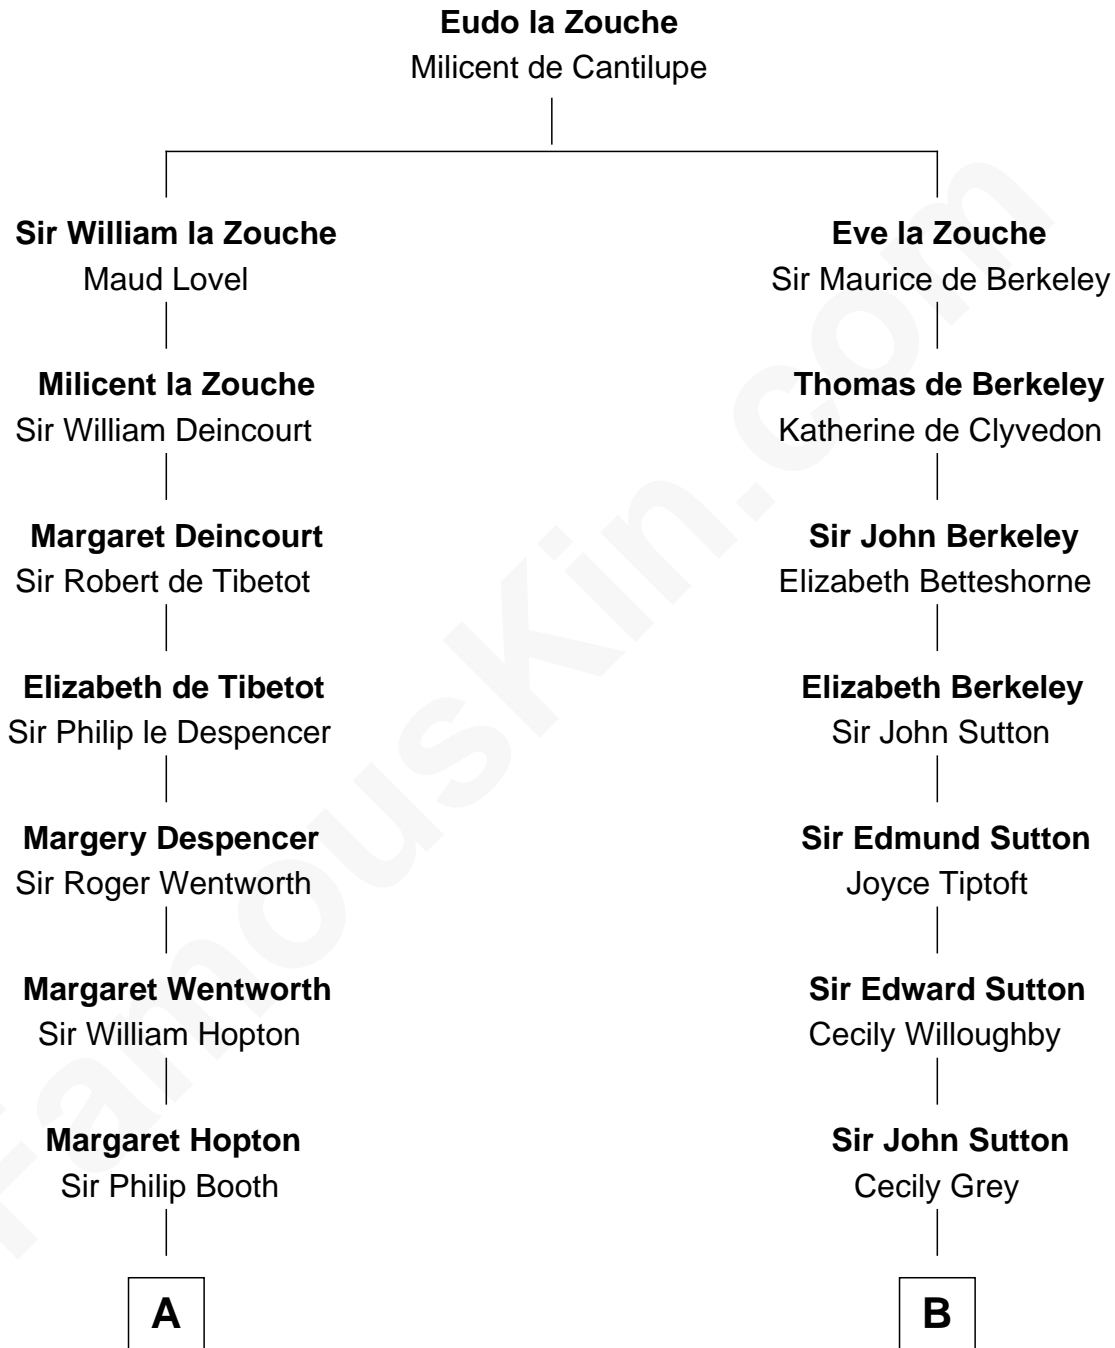

# FamousKin.com Relationship Chart of

**Henry Lee III**

*9th Governor of Virginia*

17th cousin 3 times removed of

**Bill Weld**

*68th Governor of Massachusetts*

**C**

—  
**Harriet Hillard**

William Augustus White

—  
**Margaret Low White**

Francis Minot Weld

—  
**David Weld**

Mary Blake Nichols

—  
**Bill Weld**

*68th Governor of Massachusetts*