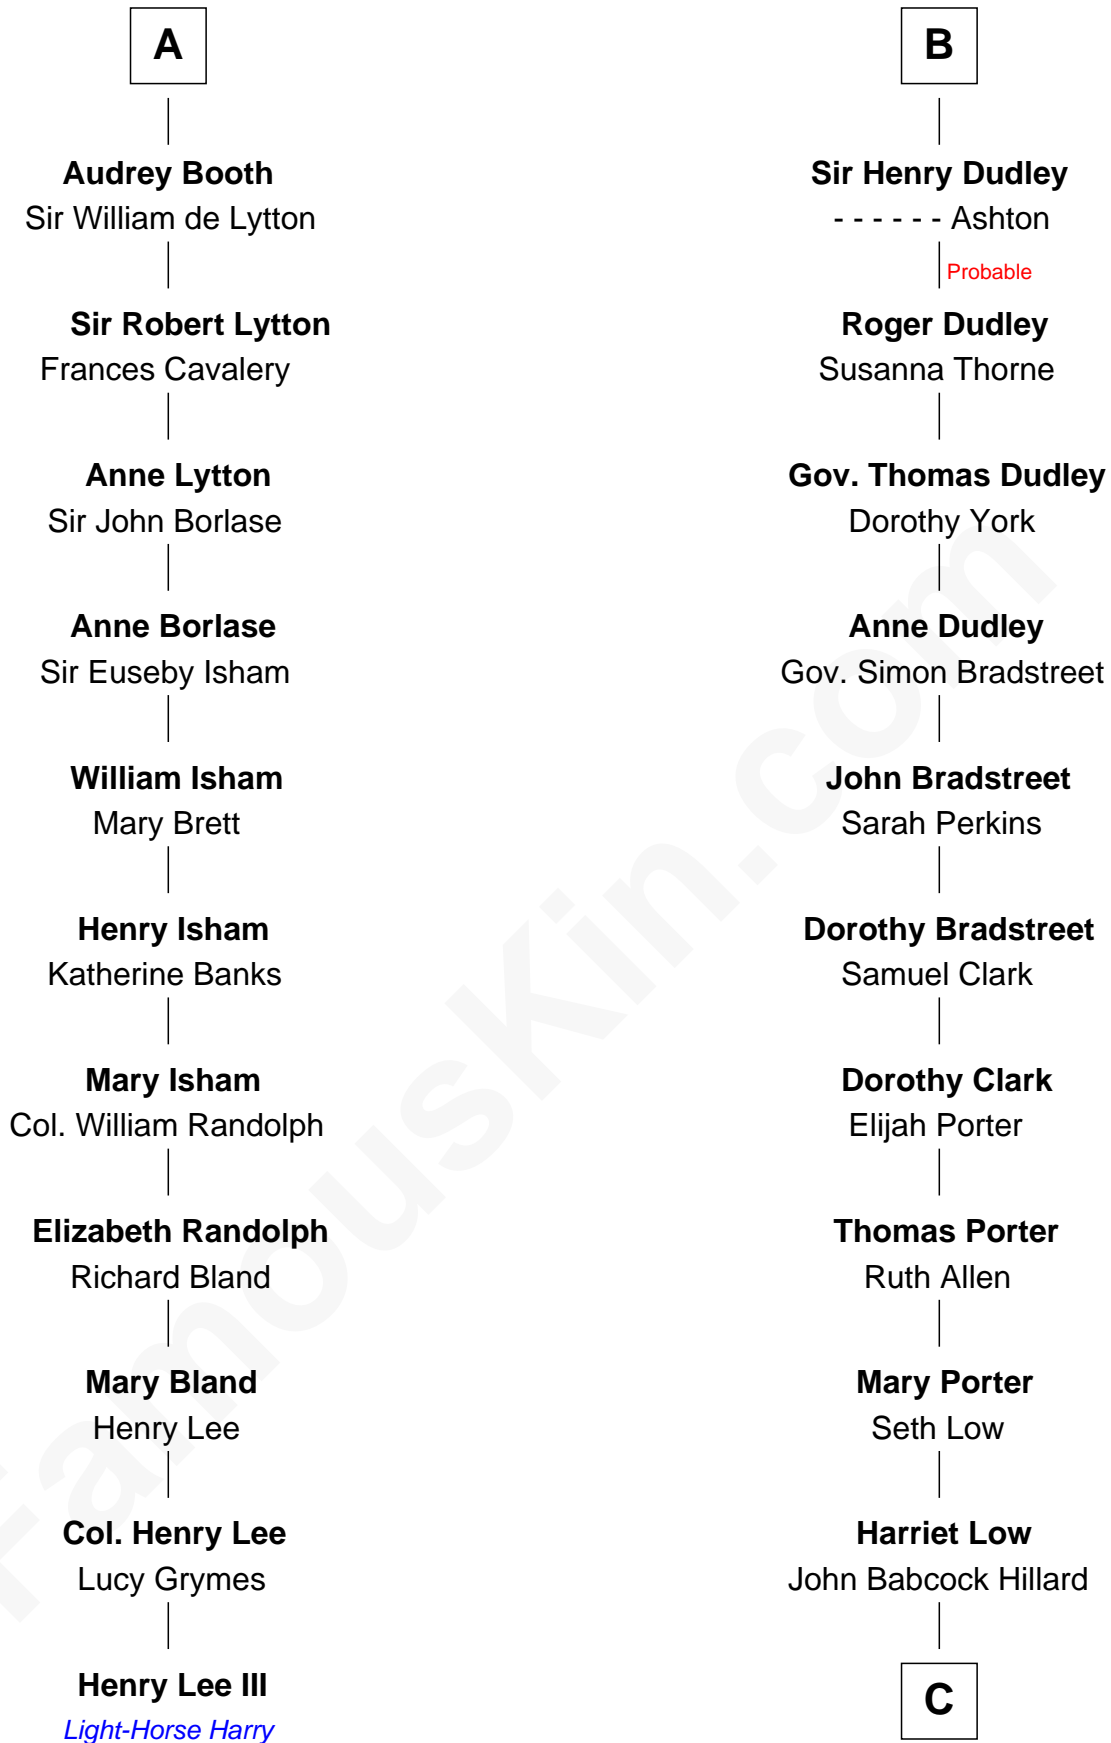

# FamousKin.com Relationship Chart of

**Henry Lee III**

*9th Governor of Virginia*

17th cousin 3 times removed of

**Bill Weld**

*68th Governor of Massachusetts*

**C**

—  
**Harriet Hillard**

William Augustus White

—  
**Margaret Low White**

Francis Minot Weld

—  
**David Weld**

Mary Blake Nichols

—  
**Bill Weld**

*68th Governor of Massachusetts*