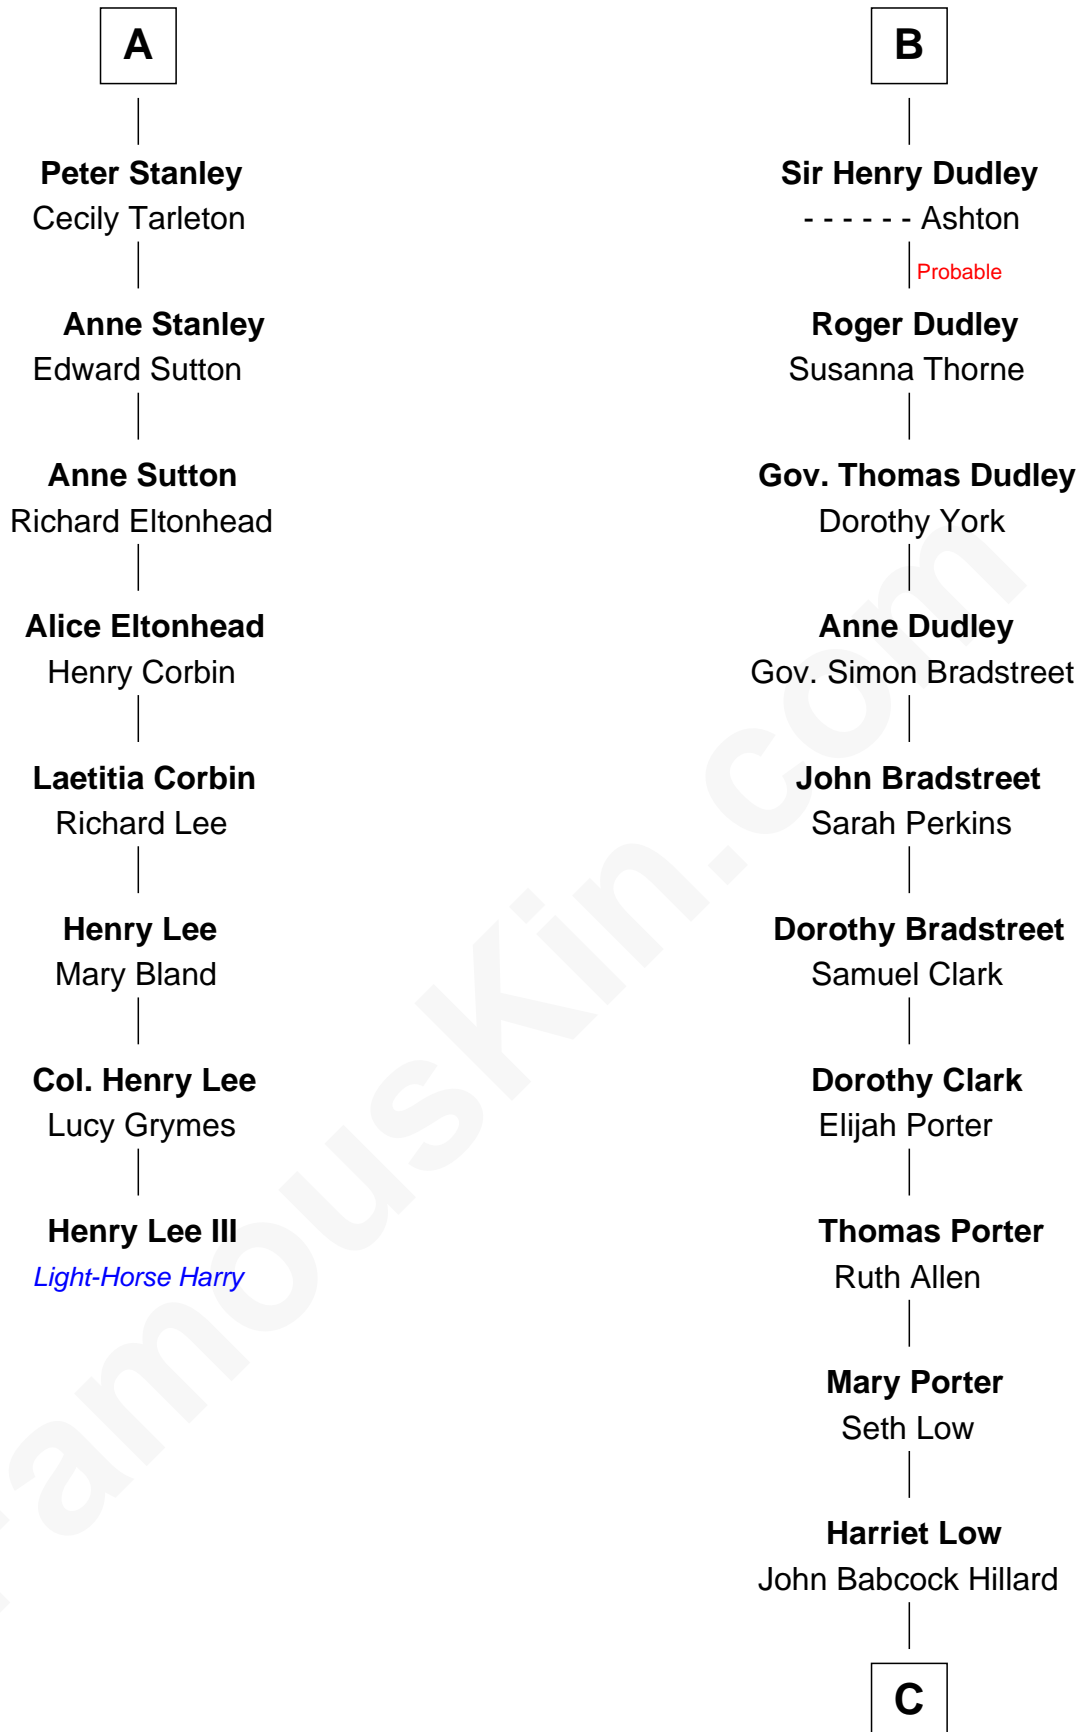

# FamousKin.com Relationship Chart of

**Henry Lee III**

*9th Governor of Virginia*

14th cousin 6 times removed of

**Bill Weld**

*68th Governor of Massachusetts*

**Sir Robert de Holland**

Maude la Zouche

**Maude de Holland**  
Sir Thomas de Swinnerton

**Sir Robert de Swinnerton**  
Elizabeth de Beke

**Maud de Swinnerton**  
Sir John Savage

**Mary Savage**  
William Stanley

**William Stanley**  
Alice Hoghton

**Sir William Stanley**  
Agnes Grosvenor

**Sir William Stanley**  
Anne Harington

**A**

**Thomas Holand**  
Joan Plantagenet

**Sir Thomas de Holand**  
Alice Fitzalan

**Eleanor Holand**  
Edward Cherleton

**Joyce Cherleton**  
Sir John Tiptoft

**Joyce Tiptoft**  
Sir Edmund Sutton

**Sir Edward Sutton**  
Cecily Willoughby

**Sir John Sutton**  
Cecily Grey

**B**

**C**

—  
**Harriet Hillard**

William Augustus White