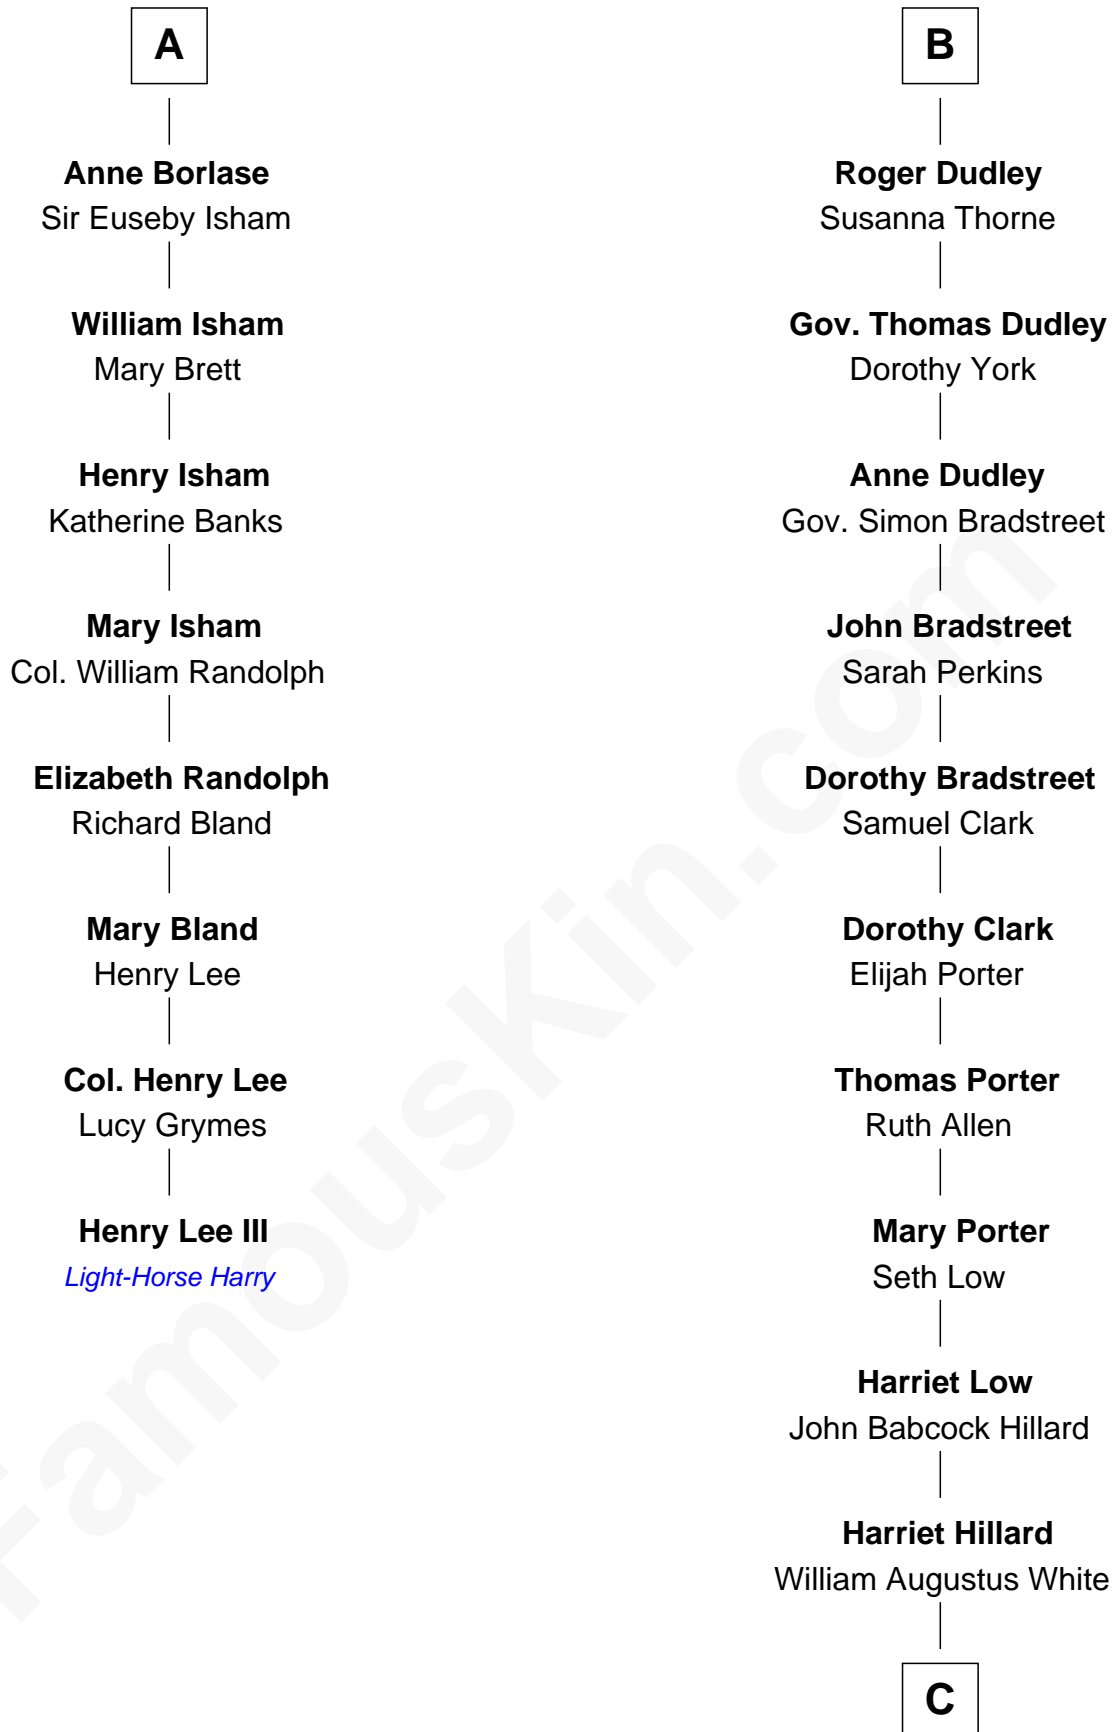

# FamousKin.com Relationship Chart of

**Henry Lee III**

*9th Governor of Virginia*

14th cousin 5 times removed of

**Bill Weld**

*68th Governor of Massachusetts*

**Sir Philip le Despencer**

Elizabeth - - - - -

**Sir Philip le Despencer**

Elizabeth de Tibetot

**Margery Despencer**

Sir Roger Wentworth

**Margaret Wentworth**

Sir William Hopton

**Margaret Hopton**

Sir Philip Booth

Cecily Willoughby

**Sir John Sutton**

Cecily Grey

**Sir Henry Dudley**

- - - - - Ashton

Probable

**B**

C

**Margaret Low White**

Francis Minot Weld

**David Weld**

Mary Blake Nichols

**Bill Weld**

*68th Governor of Massachusetts*

FamousKin.com