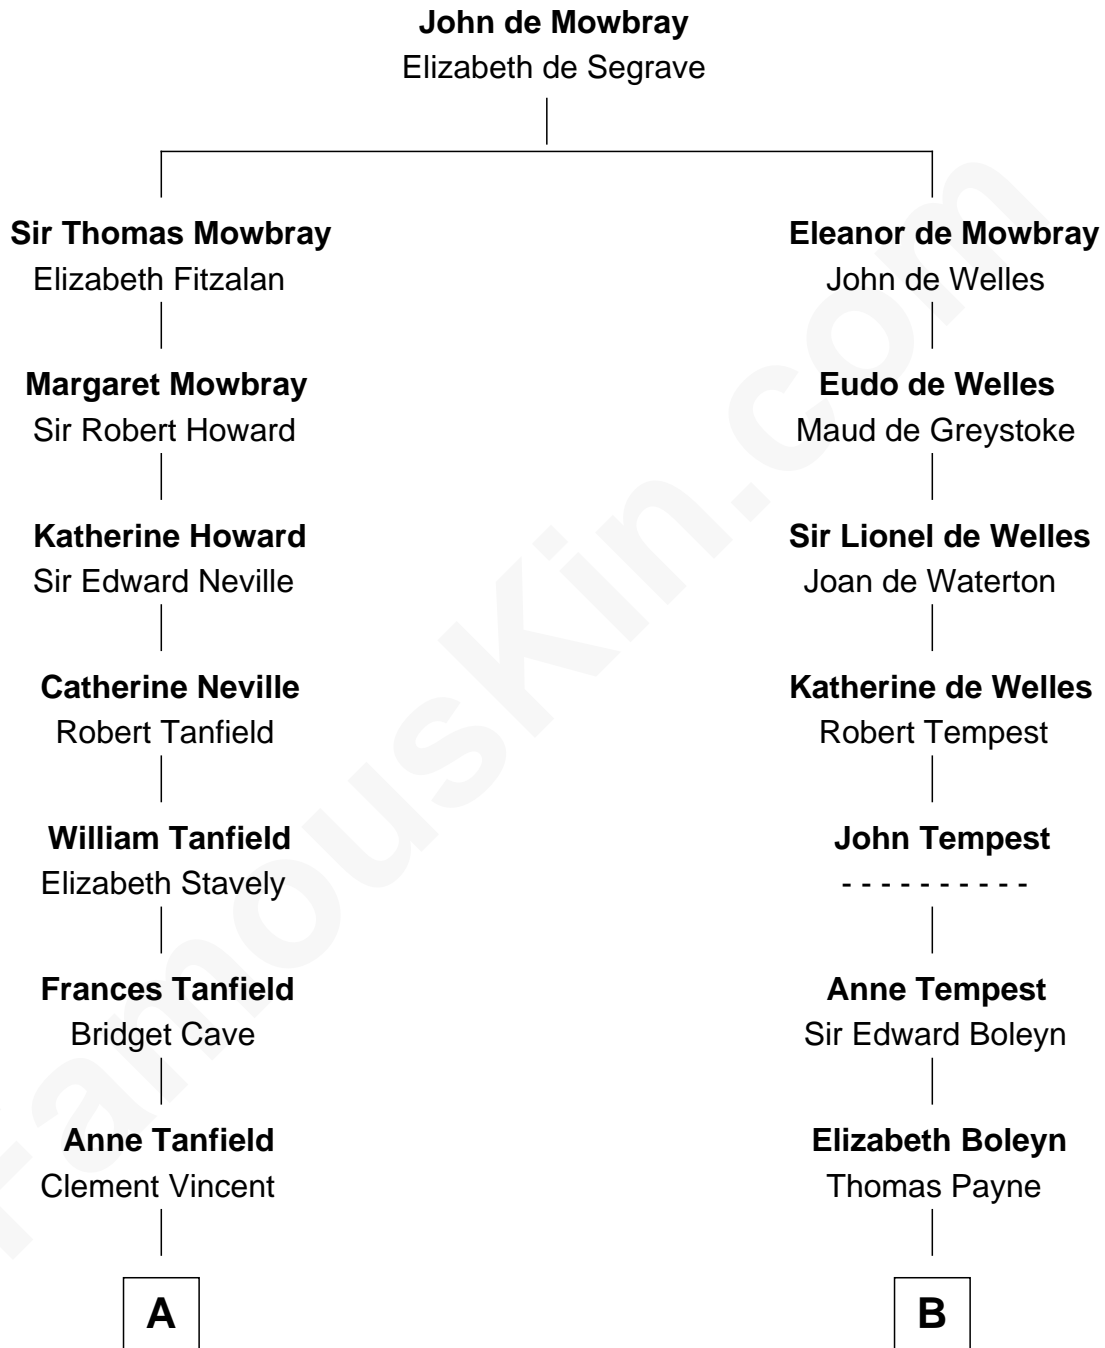

# FamousKin.com Relationship Chart of

**Henry Lee III**

*9th Governor of Virginia*

14th cousin 6 times removed of

**Bill Weld**

*68th Governor of Massachusetts*

**C**

—  
**John Gelston Floyd**

Julia Floyd DuBois

—  
**Cornelia DuBois Floyd**

John Treadwell Nichols

—  
**Mary Blake Nichols**

David Weld

—  
**Bill Weld**

*68th Governor of Massachusetts*