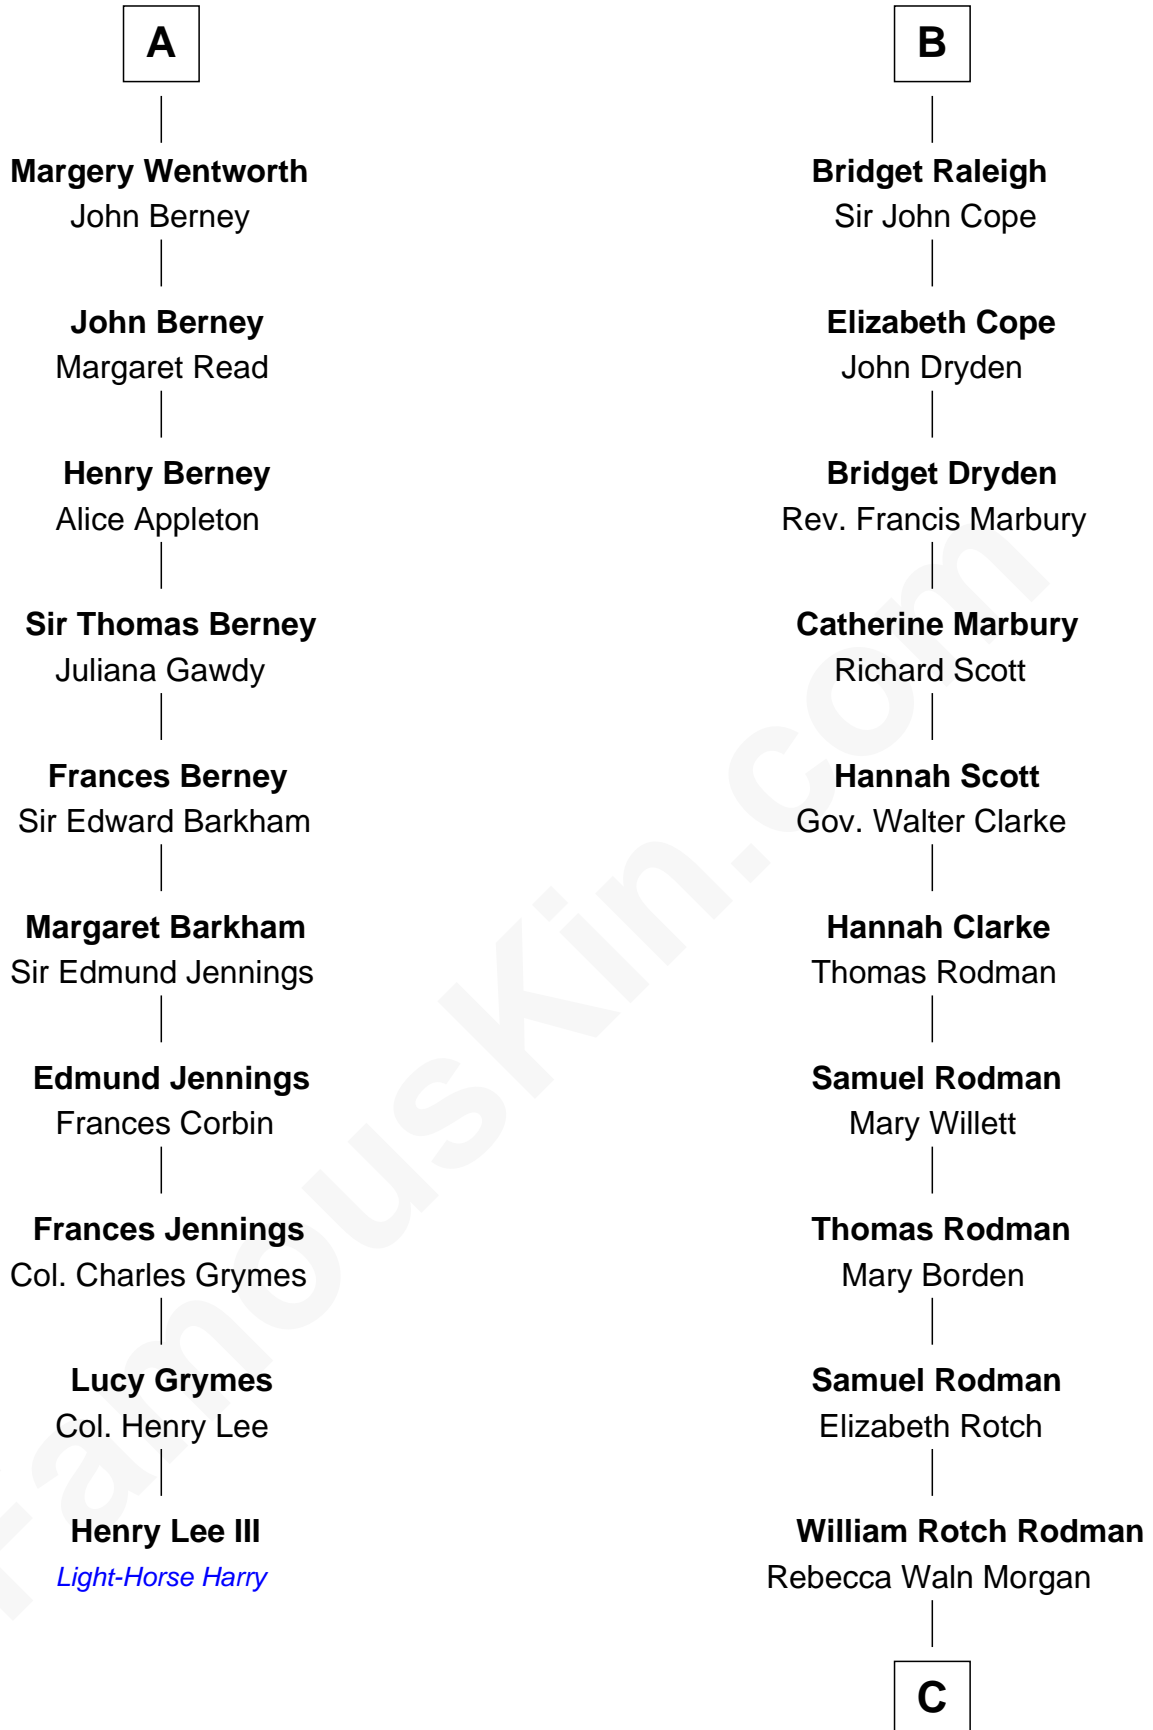

FamousKin.com Relationship Chart of

Henry Lee III

9th Governor of Virginia

16th cousin 5 times removed of

Tuesday Weld

TV and Movie Actress

Hugh le Despencer

Eleanor de Clare

Anne de Ferrers

Edward Despencer

Elizabeth Burghersh

Margaret Despencer

Robert de Ferrers

Phillippa Ferrers

Sir Thomas Greene

Elizabeth Greene

William Raleigh

Sir Edward Raleigh

Margaret Verney

Sir Edward Raleigh

Anne Chamberlayne

B

C

—
Alfred Rodman

Anna Lothrop Motley

—
Eloise Rodman

Stephen Minot Weld

—
Edward Motley Weld

Sarah Lothrop King

—
Lothrop Motley Weld

Yosene Balfour Ker

—
Tuesday Weld