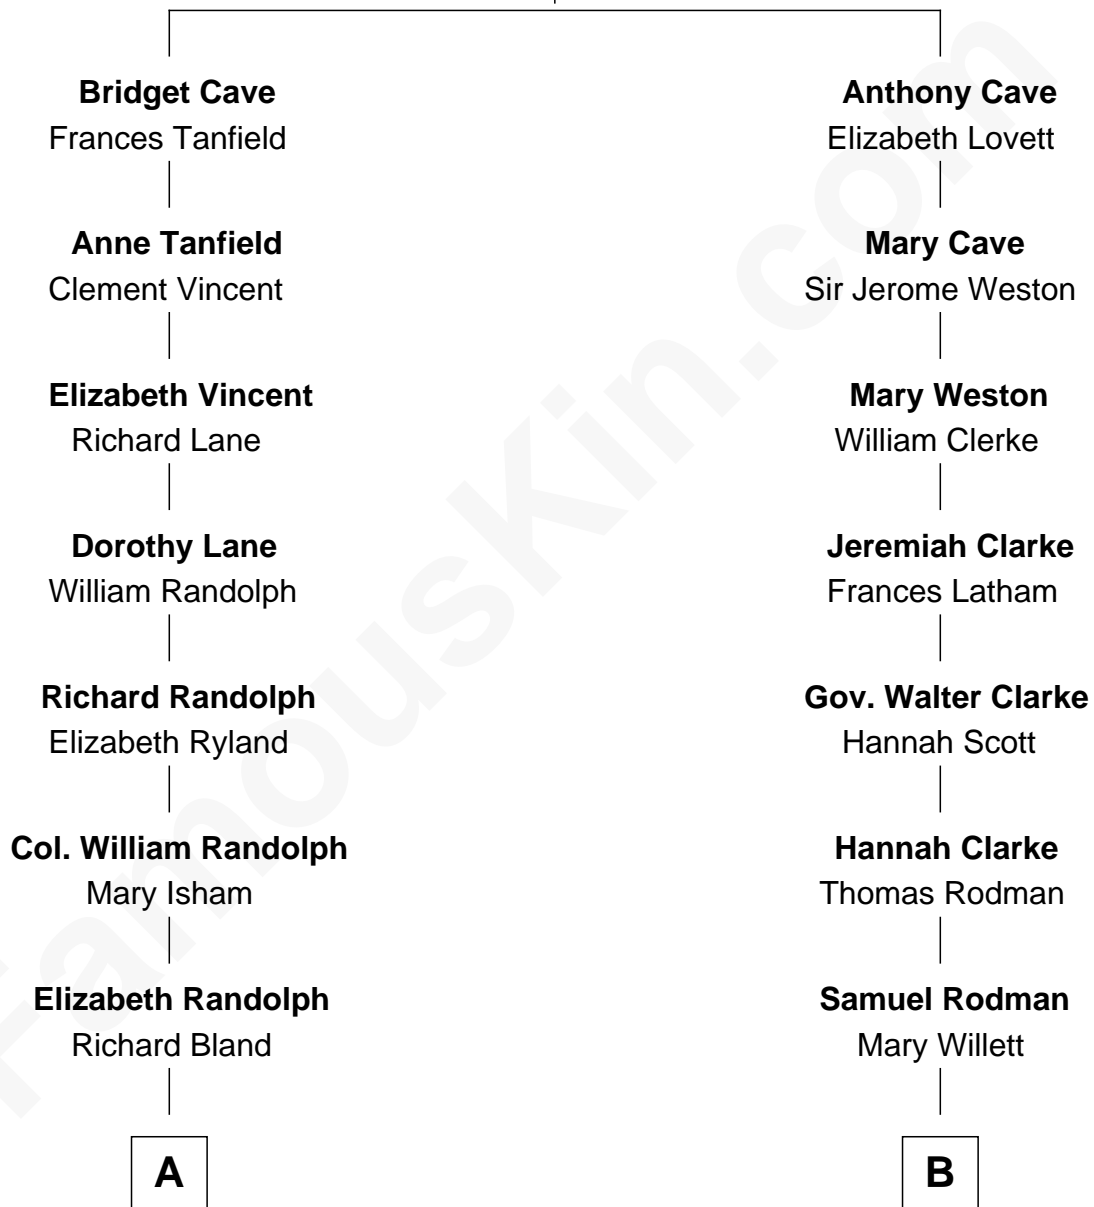

Richard Cave
Margaret Saxby