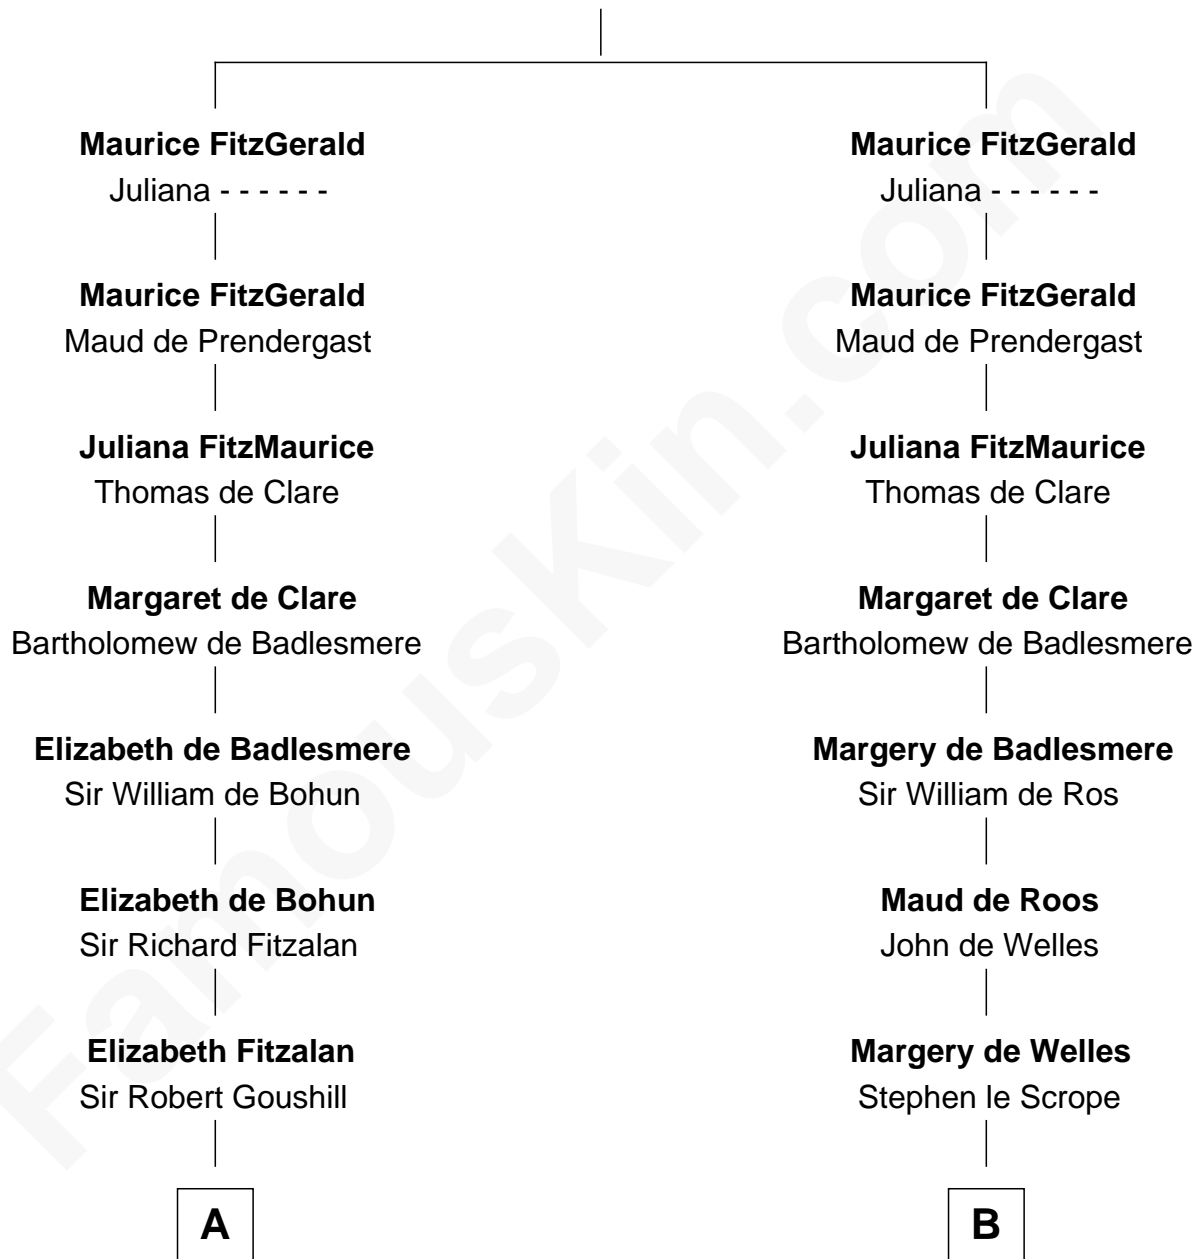

FamousKin.com

Relationship Chart of

Henry Lee III

9th Governor of Virginia

18th cousin 3 times removed of

Helen Keller

Author and Activist

Gerald FitzMaurice

Eve de Bermingham

C

Col. Henry Lee

Lucy Grymes

Henry Lee III

Light-Horse Harry

D

Col. Bernard Moore

Anne Catherine Spotswood

Col. Alexander Spotswood Moore

Elizabeth Aylett

Mary Fairfax Moore

David Keller

Arthur Henley Keller

Kate Adams

Helen Keller