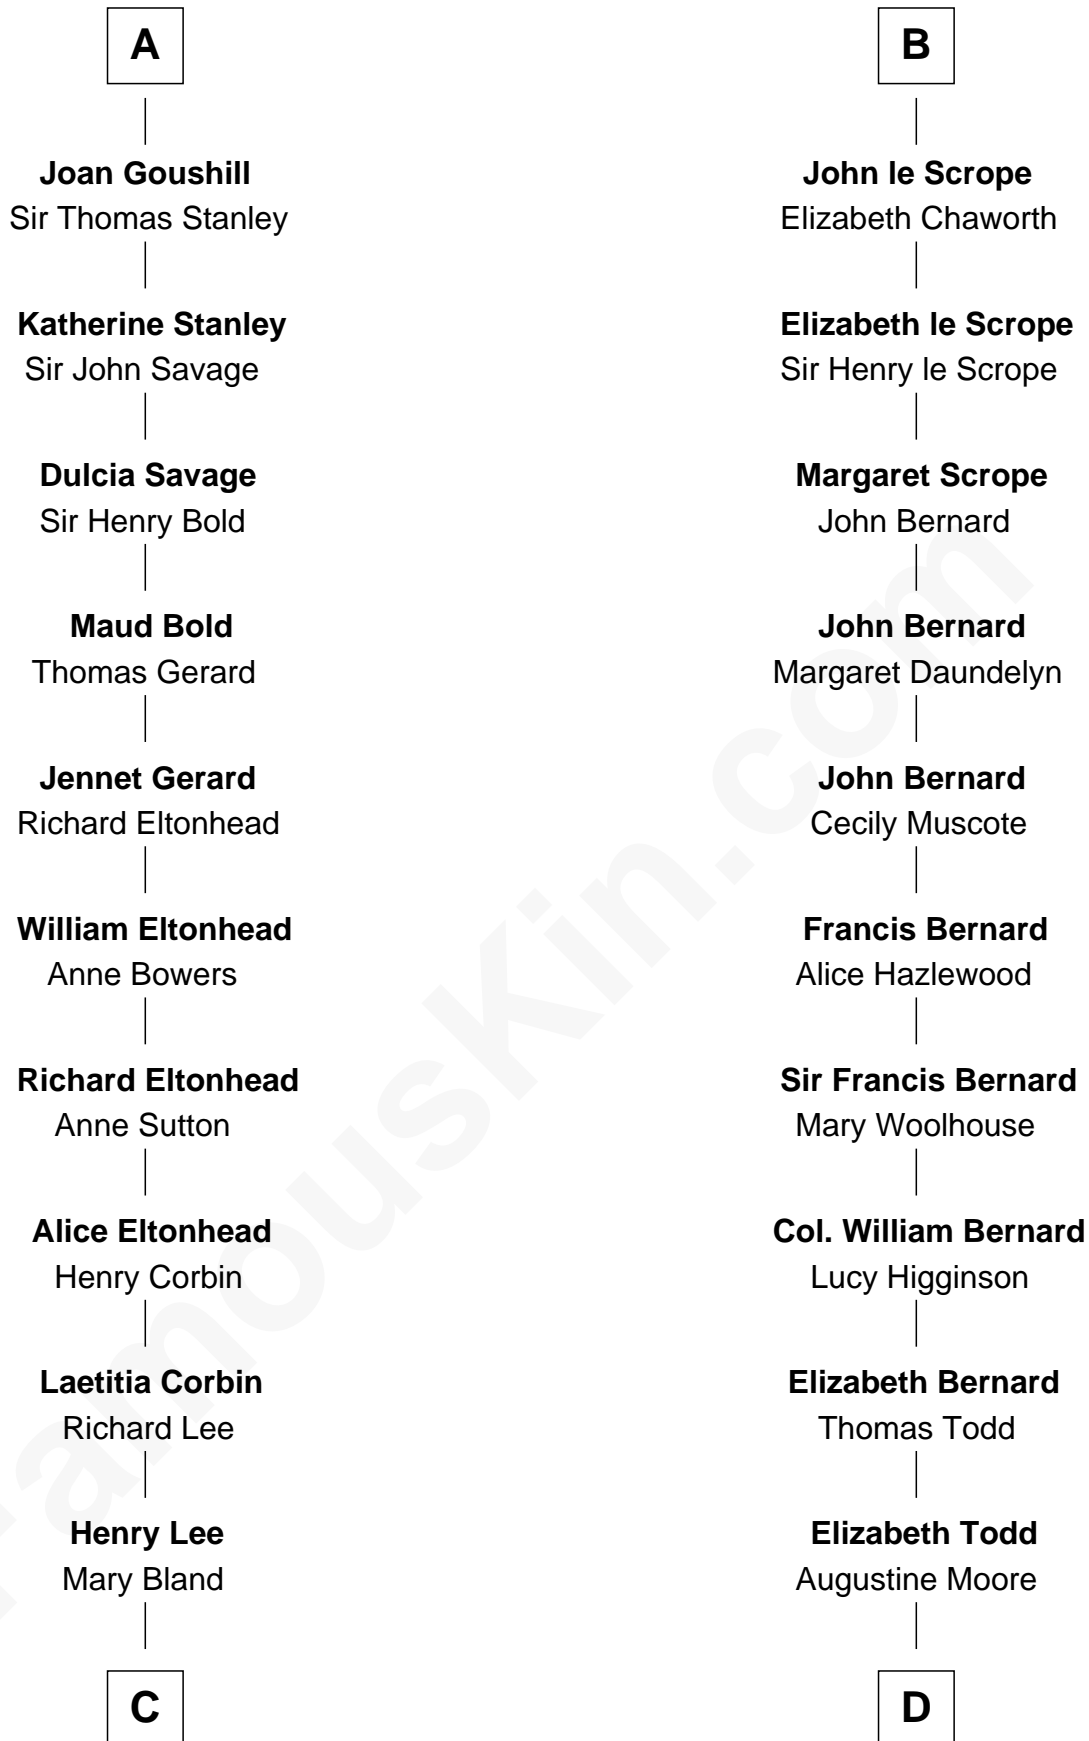

FamousKin.com

Relationship Chart of

Henry Lee III

9th Governor of Virginia

18th cousin 3 times removed of

Helen Keller

Author and Activist

Gerald FitzMaurice

Eve de Bermingham

C

Col. Henry Lee

Lucy Grymes

Henry Lee III

Light-Horse Harry

D

Col. Bernard Moore

Anne Catherine Spotswood

Col. Alexander Spotswood Moore

Elizabeth Aylett

Mary Fairfax Moore

David Keller

Arthur Henley Keller

Kate Adams

Helen Keller