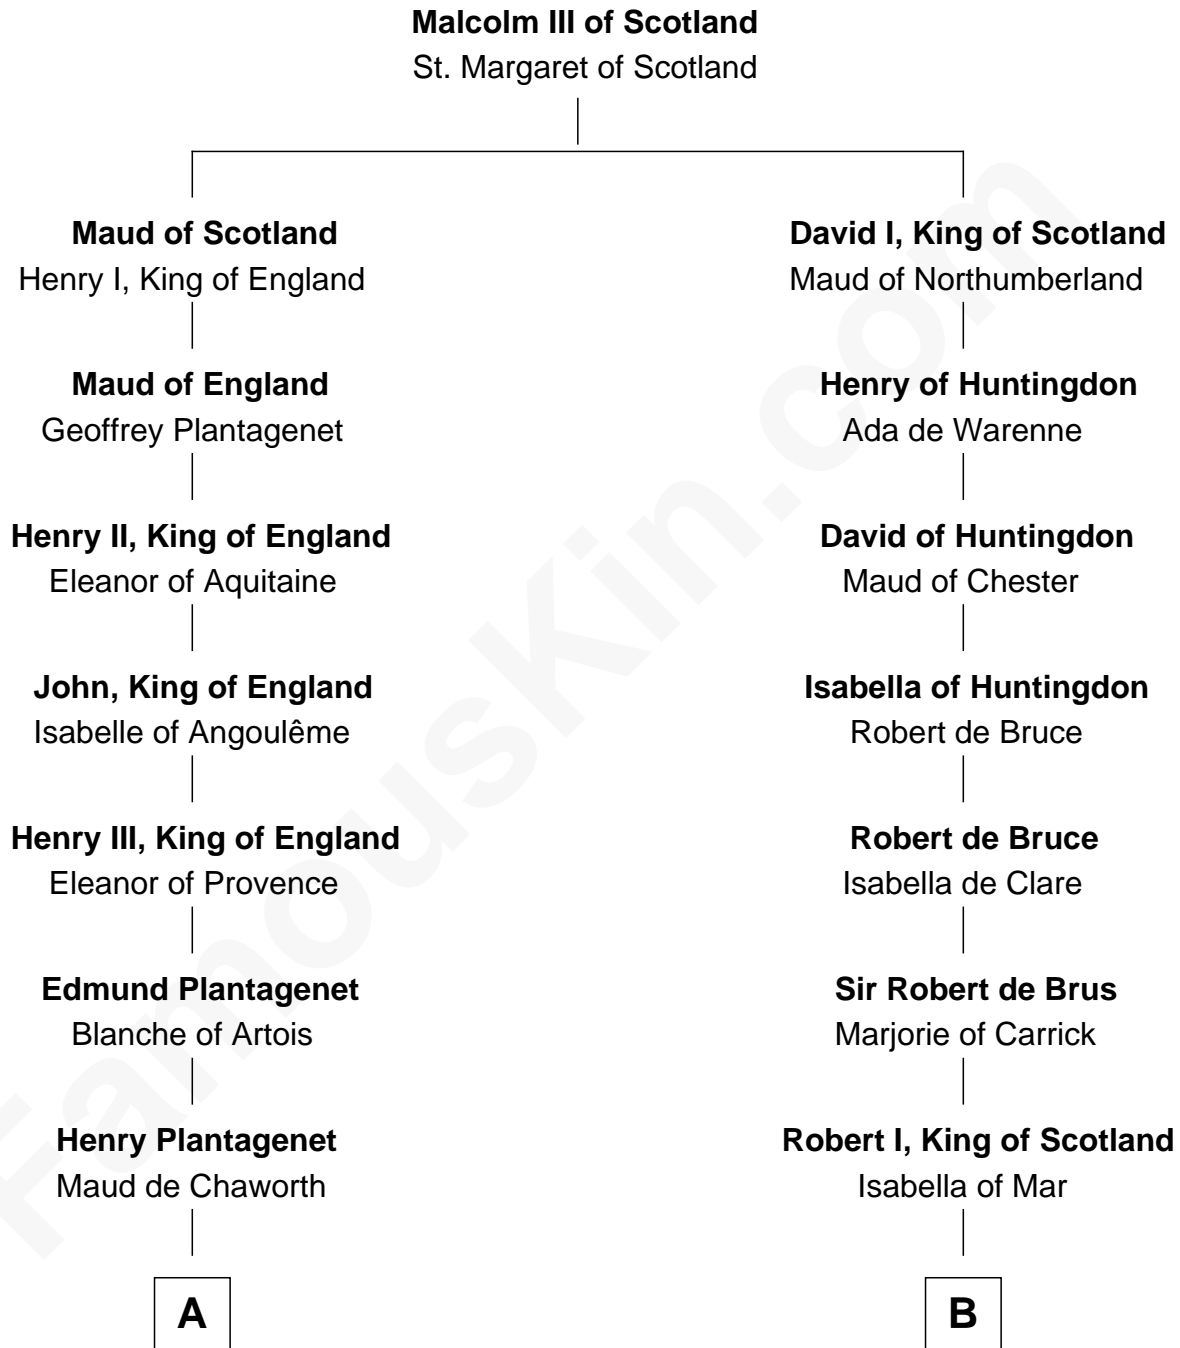

## Relationship Chart of

### Henry Lee III

9th Governor of Virginia

20th cousin 1 time removed of

**Philip Livingston**

Signer of the Declaration of Independence

**C**

**Alice Eltonhead**

Henry Corbin