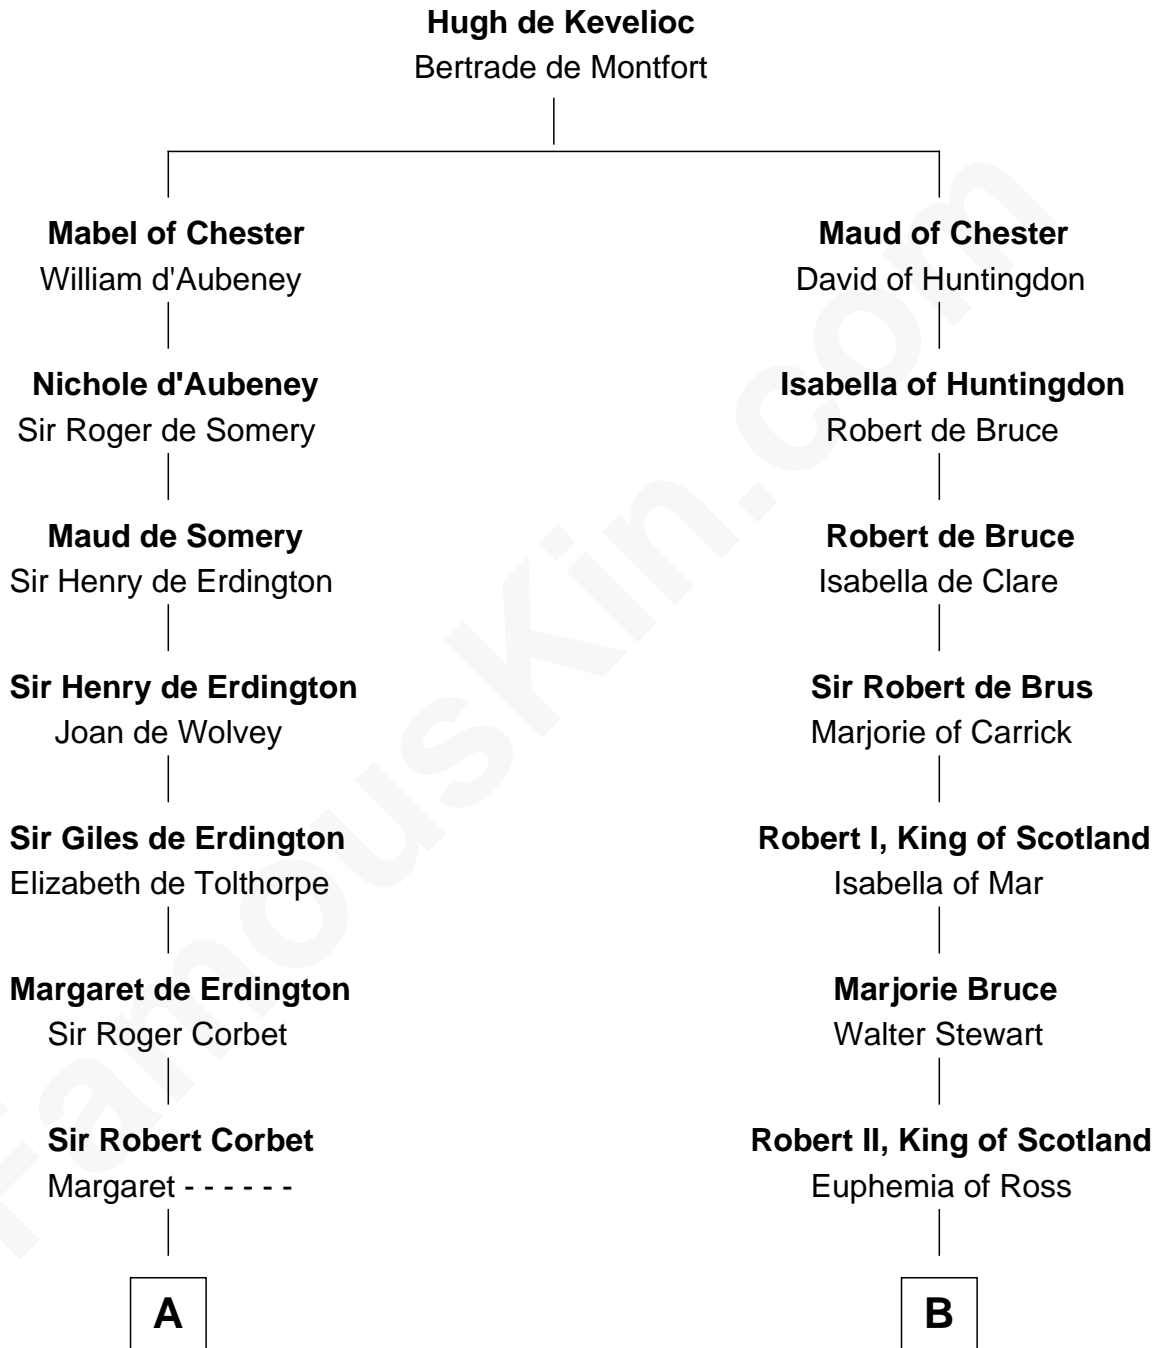

## Relationship Chart of

### Henry Lee III

9th Governor of Virginia

18th cousin 1 time removed of

**Philip Livingston**

Signer of the Declaration of Independence

**C**

**Henry Lee**  
Mary Bland

**Col. Henry Lee**  
Lucy Grymes

**Henry Lee III**  
*Light-Horse Harry*

**D**

**Philip Livingston**  
Catrina Van Brugh

**Philip Livingston**  
*Signer of Declaration of Independence*

FamousKin.com