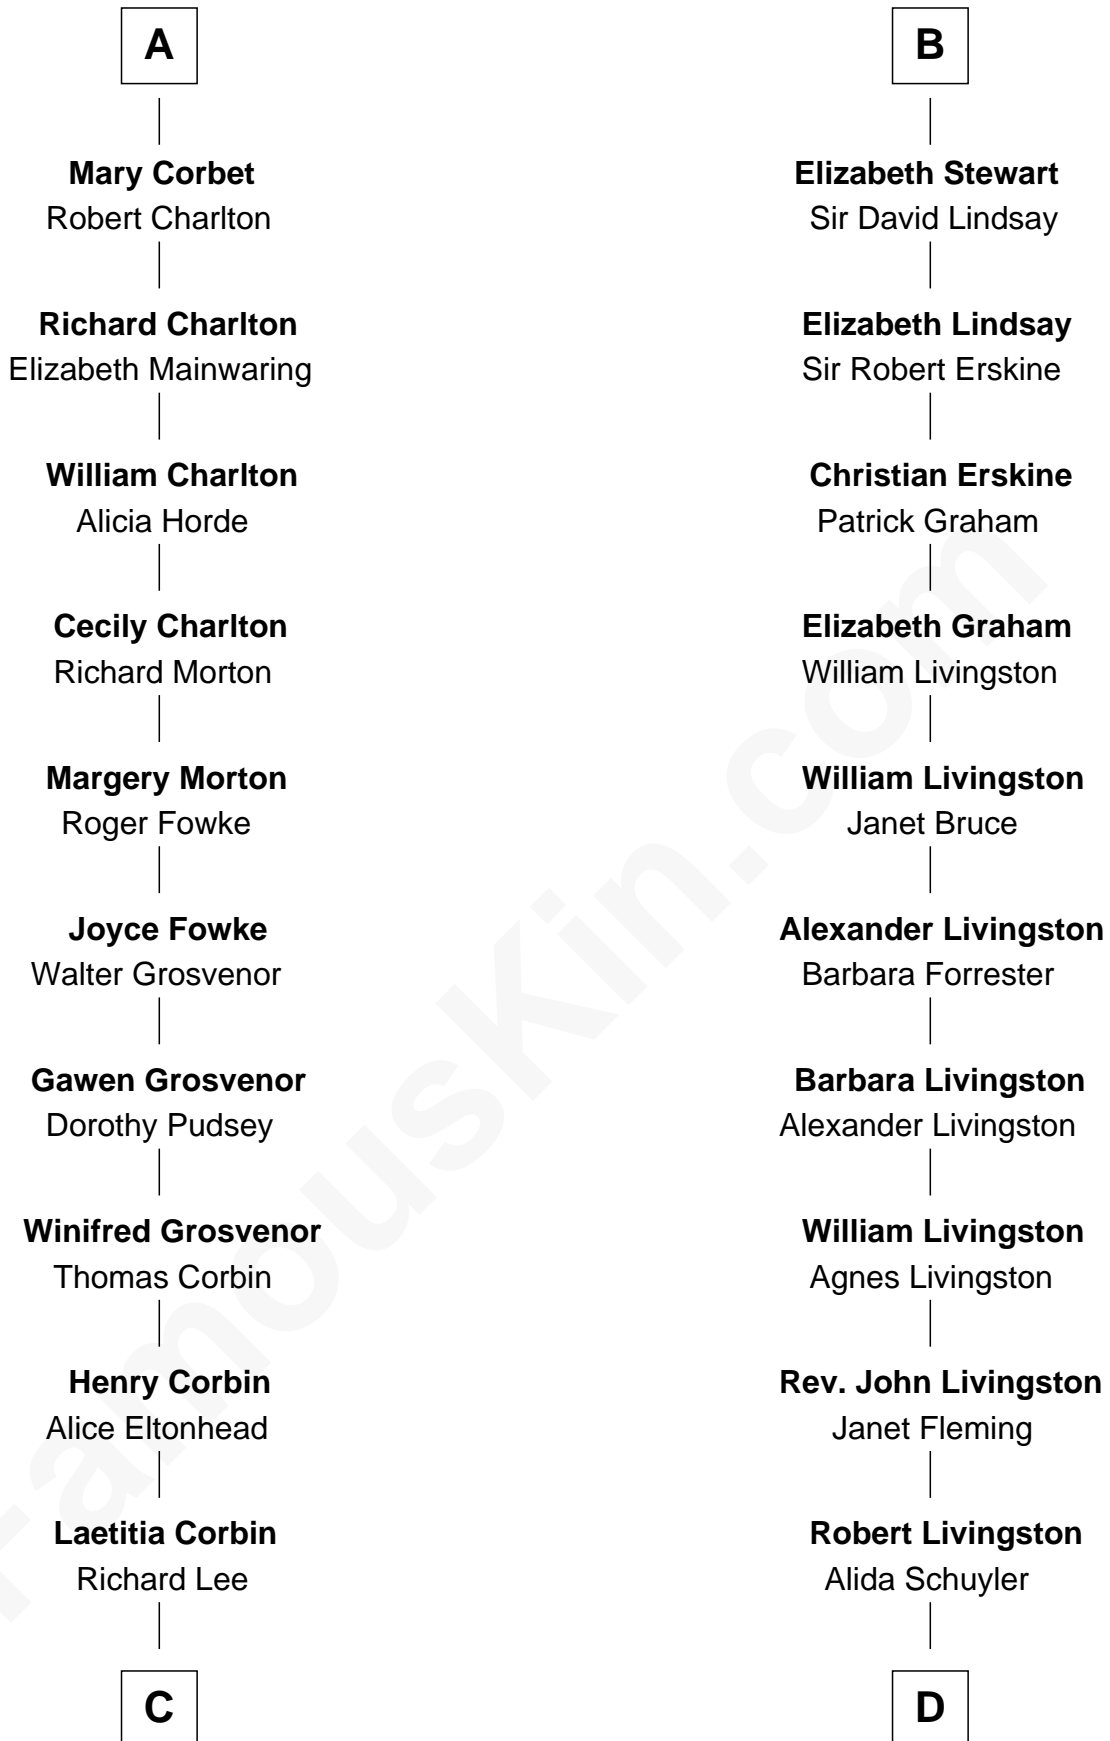

## Relationship Chart of

### Henry Lee III

9th Governor of Virginia

18th cousin 1 time removed of

**Philip Livingston**

Signer of the Declaration of Independence

**C**

**Henry Lee**  
Mary Bland

**Col. Henry Lee**  
Lucy Grymes

**Henry Lee III**  
*Light-Horse Harry*

**D**

**Philip Livingston**  
Catrina Van Brugh

**Philip Livingston**  
*Signer of Declaration of Independence*

FamousKin.com