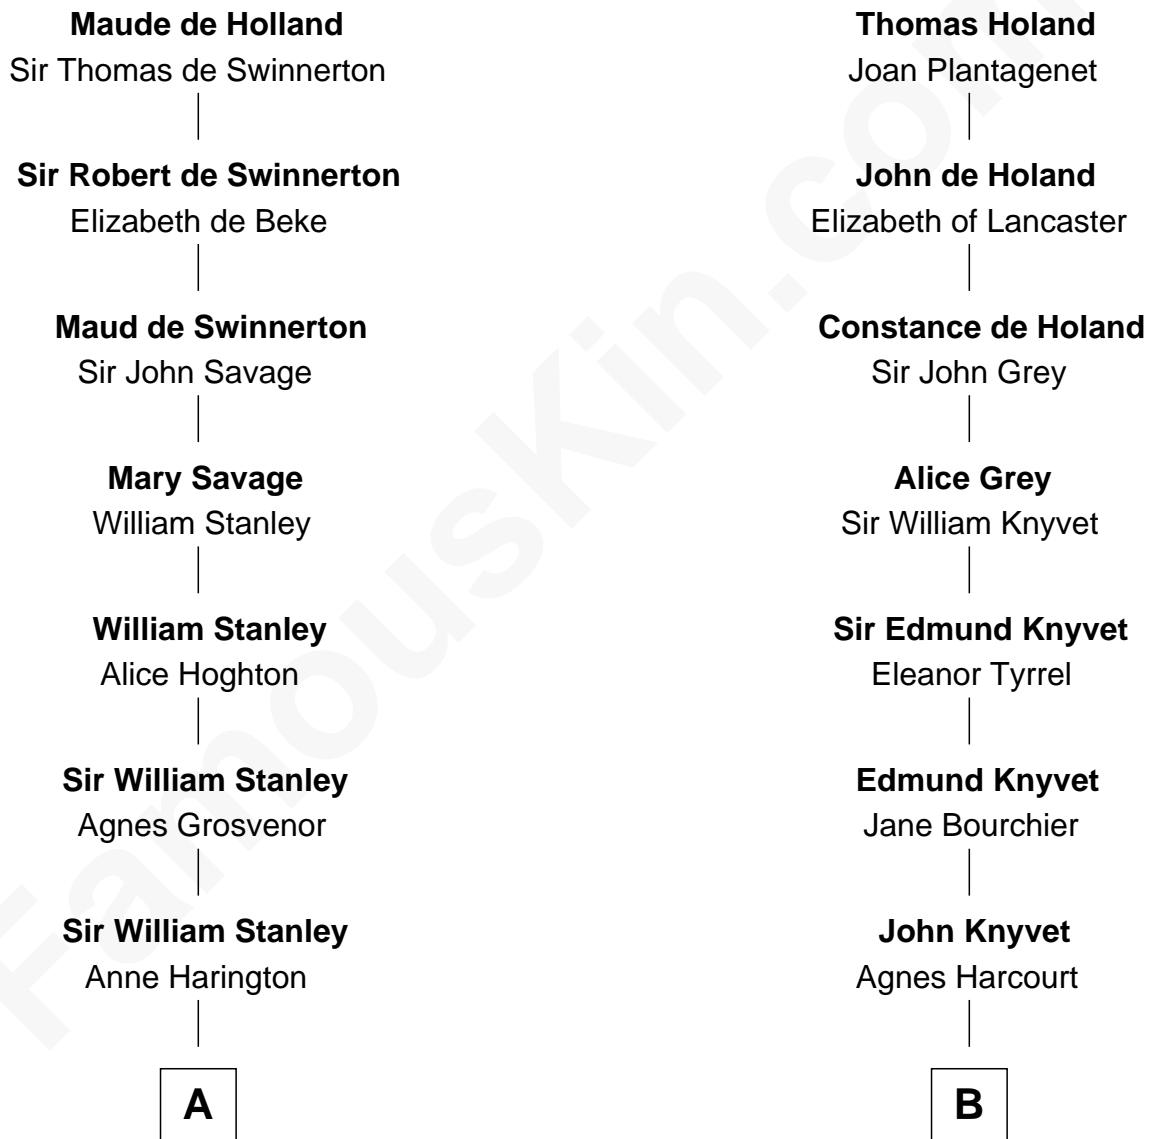

## Relationship Chart of

### Henry Lee III

9th Governor of Virginia

14th cousin 3 times removed of

### Leverett Saltonstall

55th Governor of Massachusetts

**Sir Robert de Holland**

Maude la Zouche

**A**

**Peter Stanley**  
Cecily Tarleton

**Anne Stanley**  
Edward Sutton

**Anne Sutton**  
Richard Eltonhead