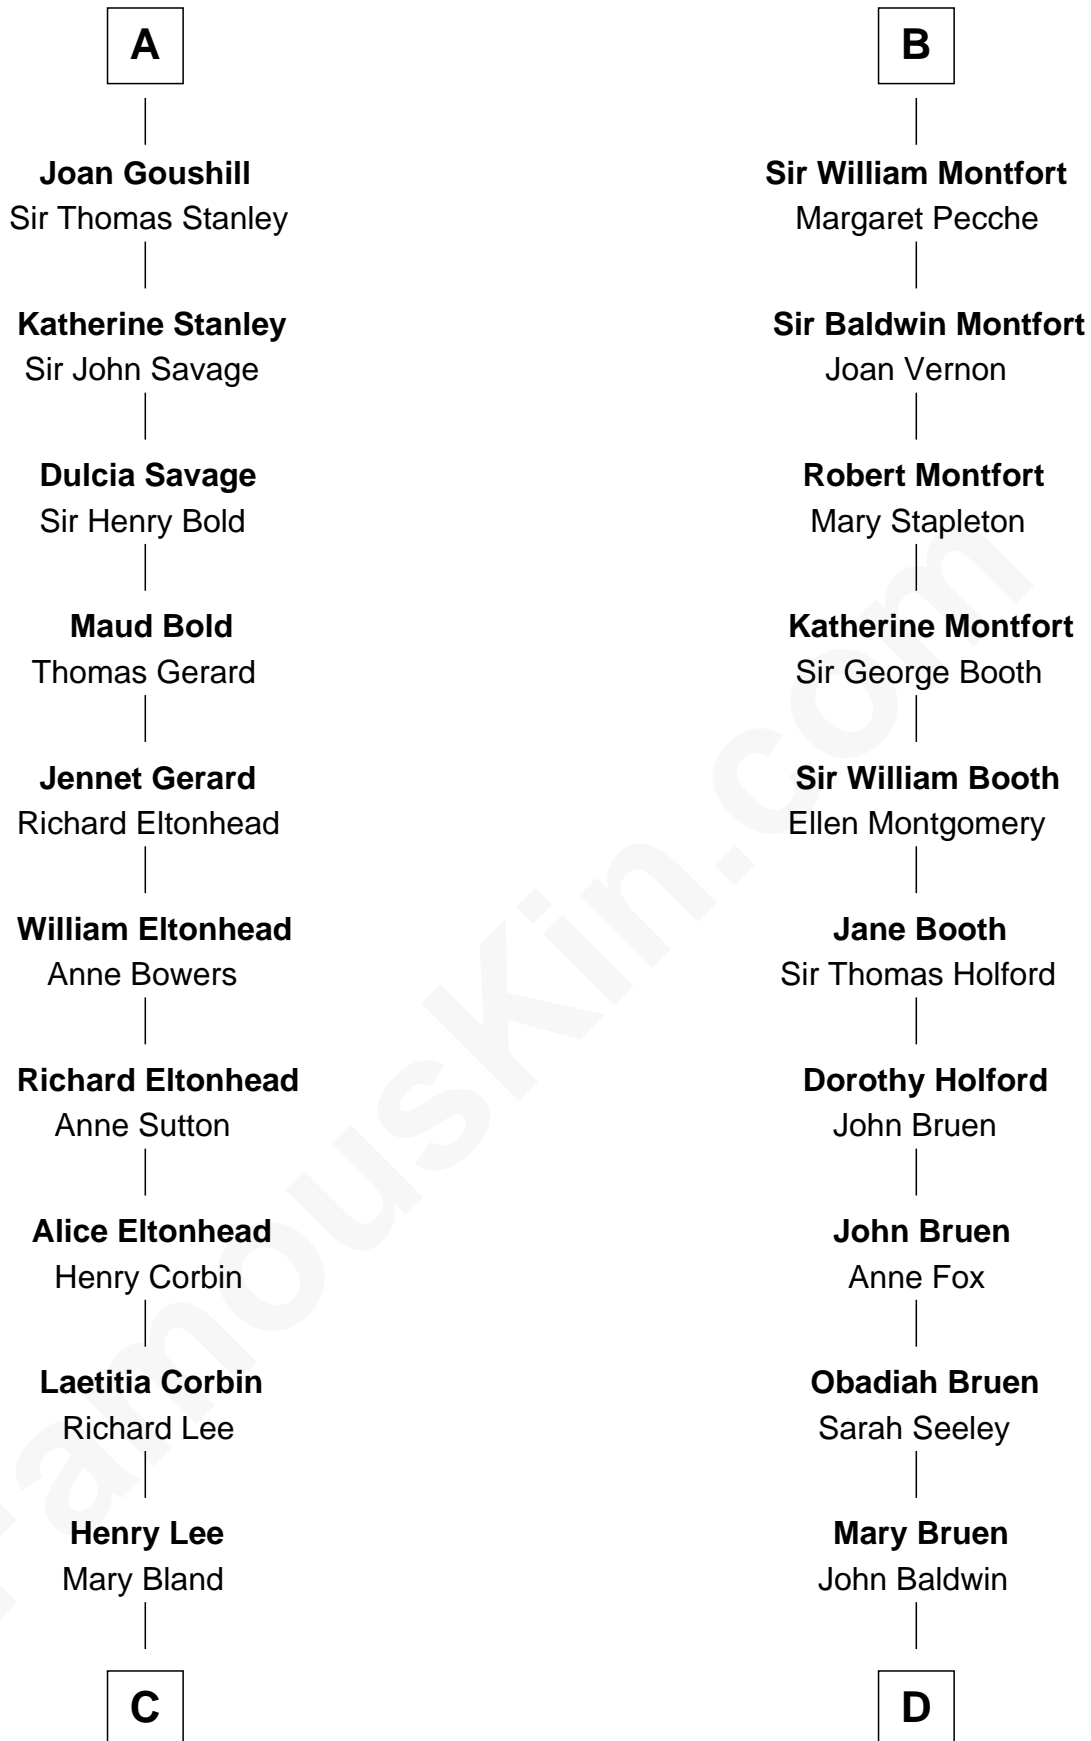

FamousKin.com

Relationship Chart of

Henry Lee III

9th Governor of Virginia

18th cousin 2 times removed of

Abraham Baldwin

Signer of the U.S. Constitution

C

Col. Henry Lee

Lucy Grymes

Henry Lee III

Light-Horse Harry

D

Abigail Baldwin

Samuel Baldwin

Timothy Baldwin

Bathsheba Stone

Michael Baldwin

Lucy Dudley

Abraham Baldwin

Signer of the U.S. Constitution

FamousKin.com