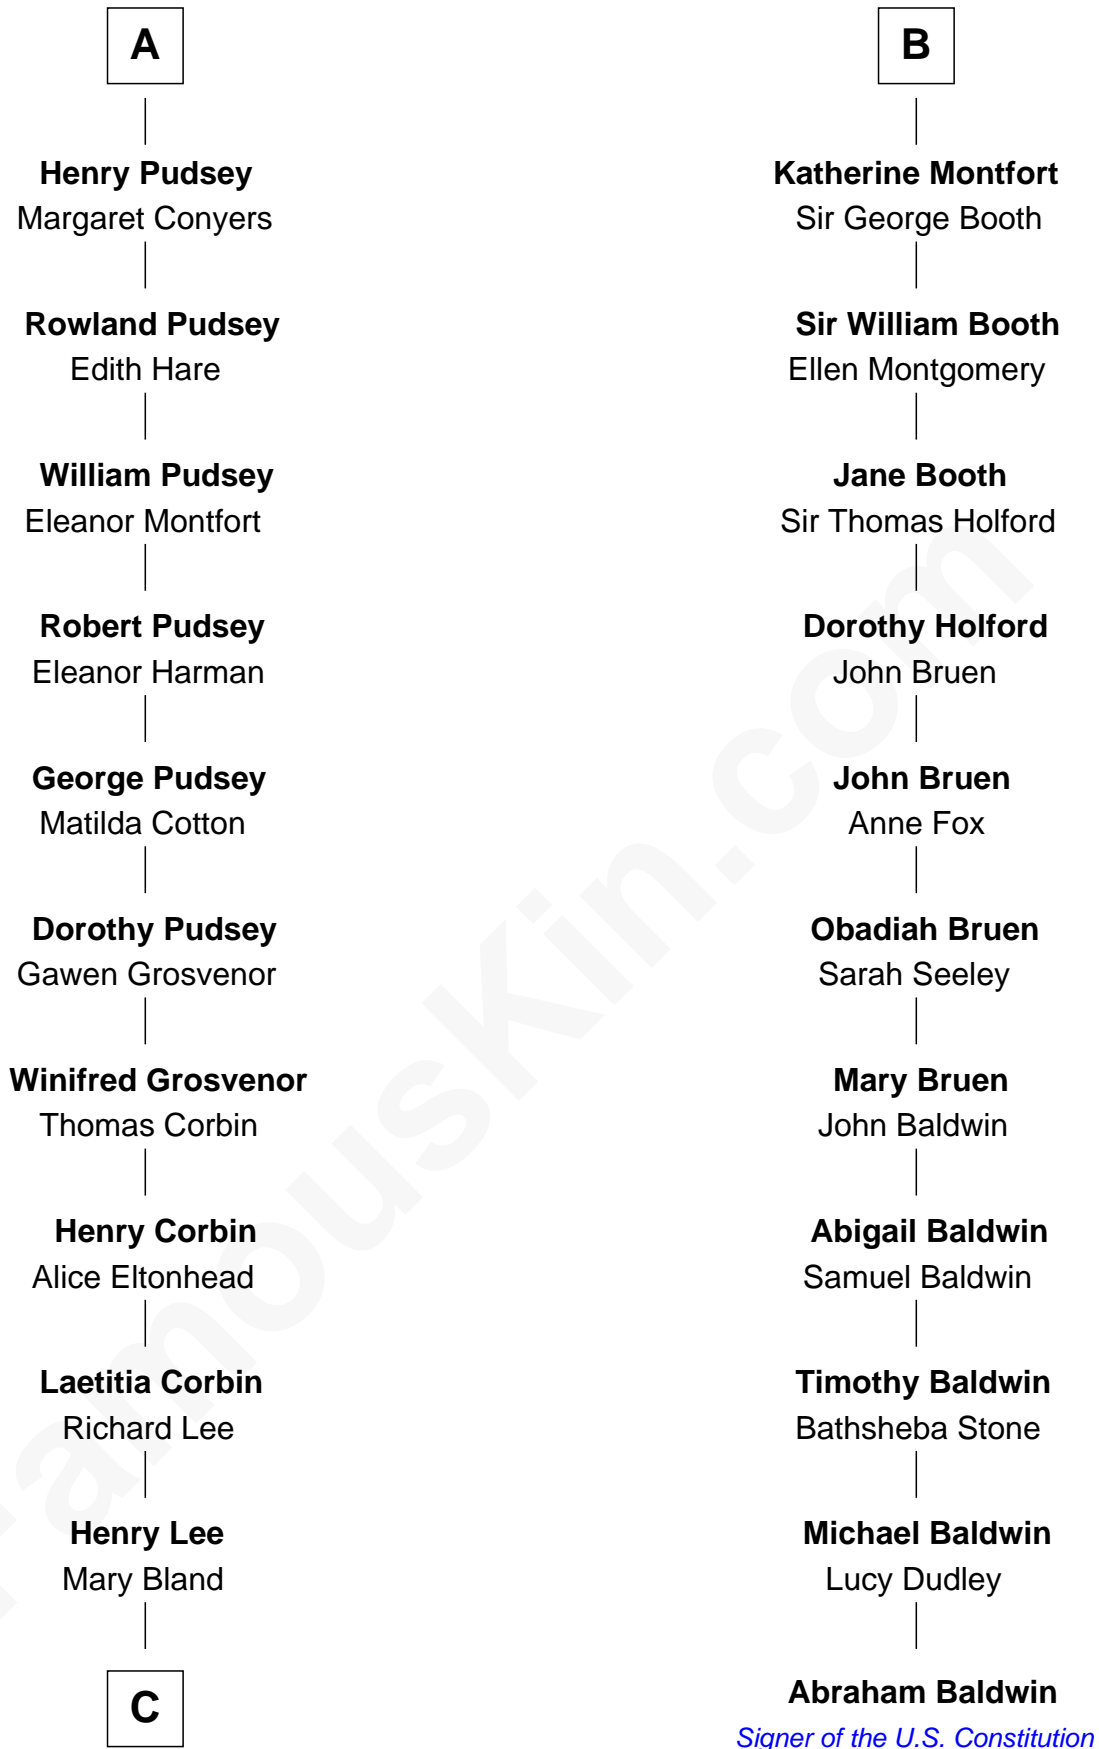

FamousKin.com

Relationship Chart of

Henry Lee III

9th Governor of Virginia

17th cousin 1 time removed of

Abraham Baldwin

Signer of the U.S. Constitution

William de Odingsells

Henry FitzHugh

Eleanor Fitzhugh

Sir Thomas Tunstall

Margaret Tunstall

Sir Ralph Pudsey

Sir John Pudsey

Grace Hamerton

A

Ida de Odingsells

John de Clinton

John de Clinton

Margery Corbet

Sir John de Clinton

Idonea de Say

Margaret de Clinton

Sir Baldwin de Montfort

Sir William Montfort

Margaret Pecche

Sir Baldwin Montfort

Joan Vernon

Robert Montfort

Mary Stapleton

B

C