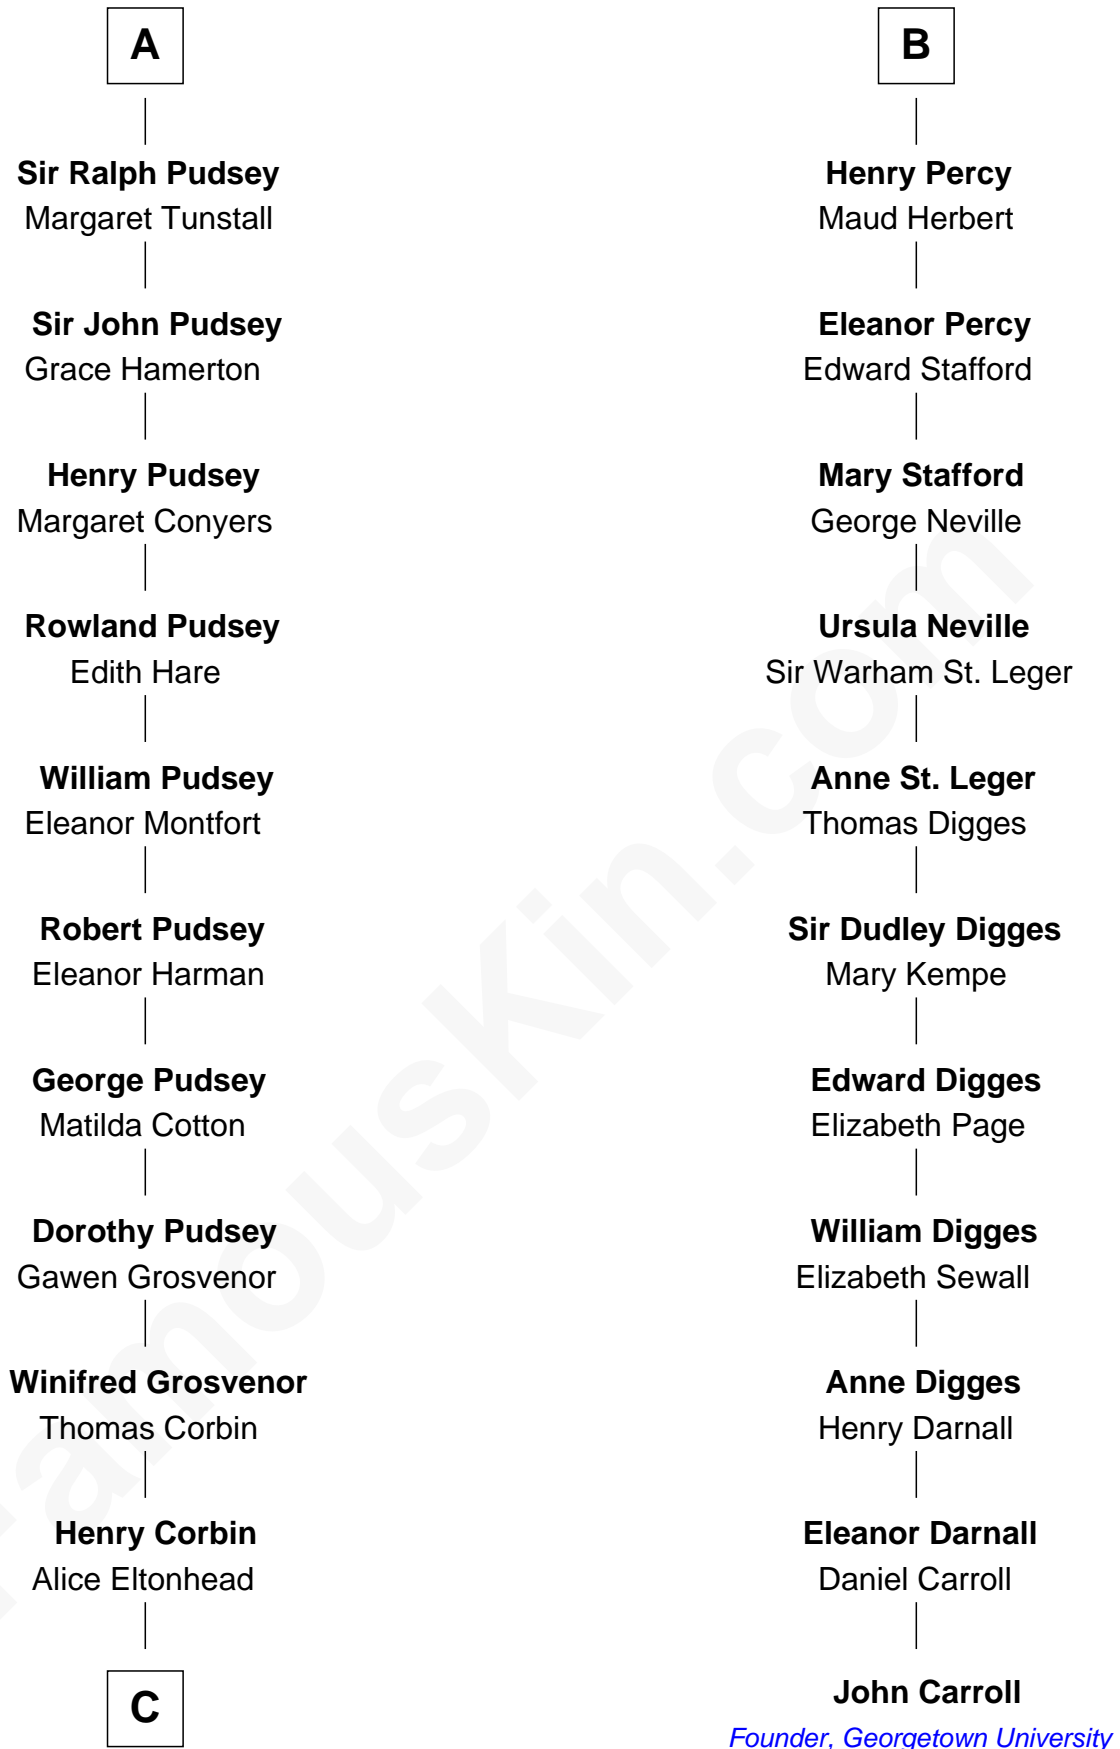

FamousKin.com Relationship Chart of

Henry Lee III

9th Governor of Virginia

17th cousin 3 times removed of

John Carroll

Founder of Georgetown University

C

—
Laetitia Corbin

Richard Lee

—
Henry Lee

Mary Bland

—
Col. Henry Lee

Lucy Grymes

—
Henry Lee III

Light-Horse Harry

FamousKin.com