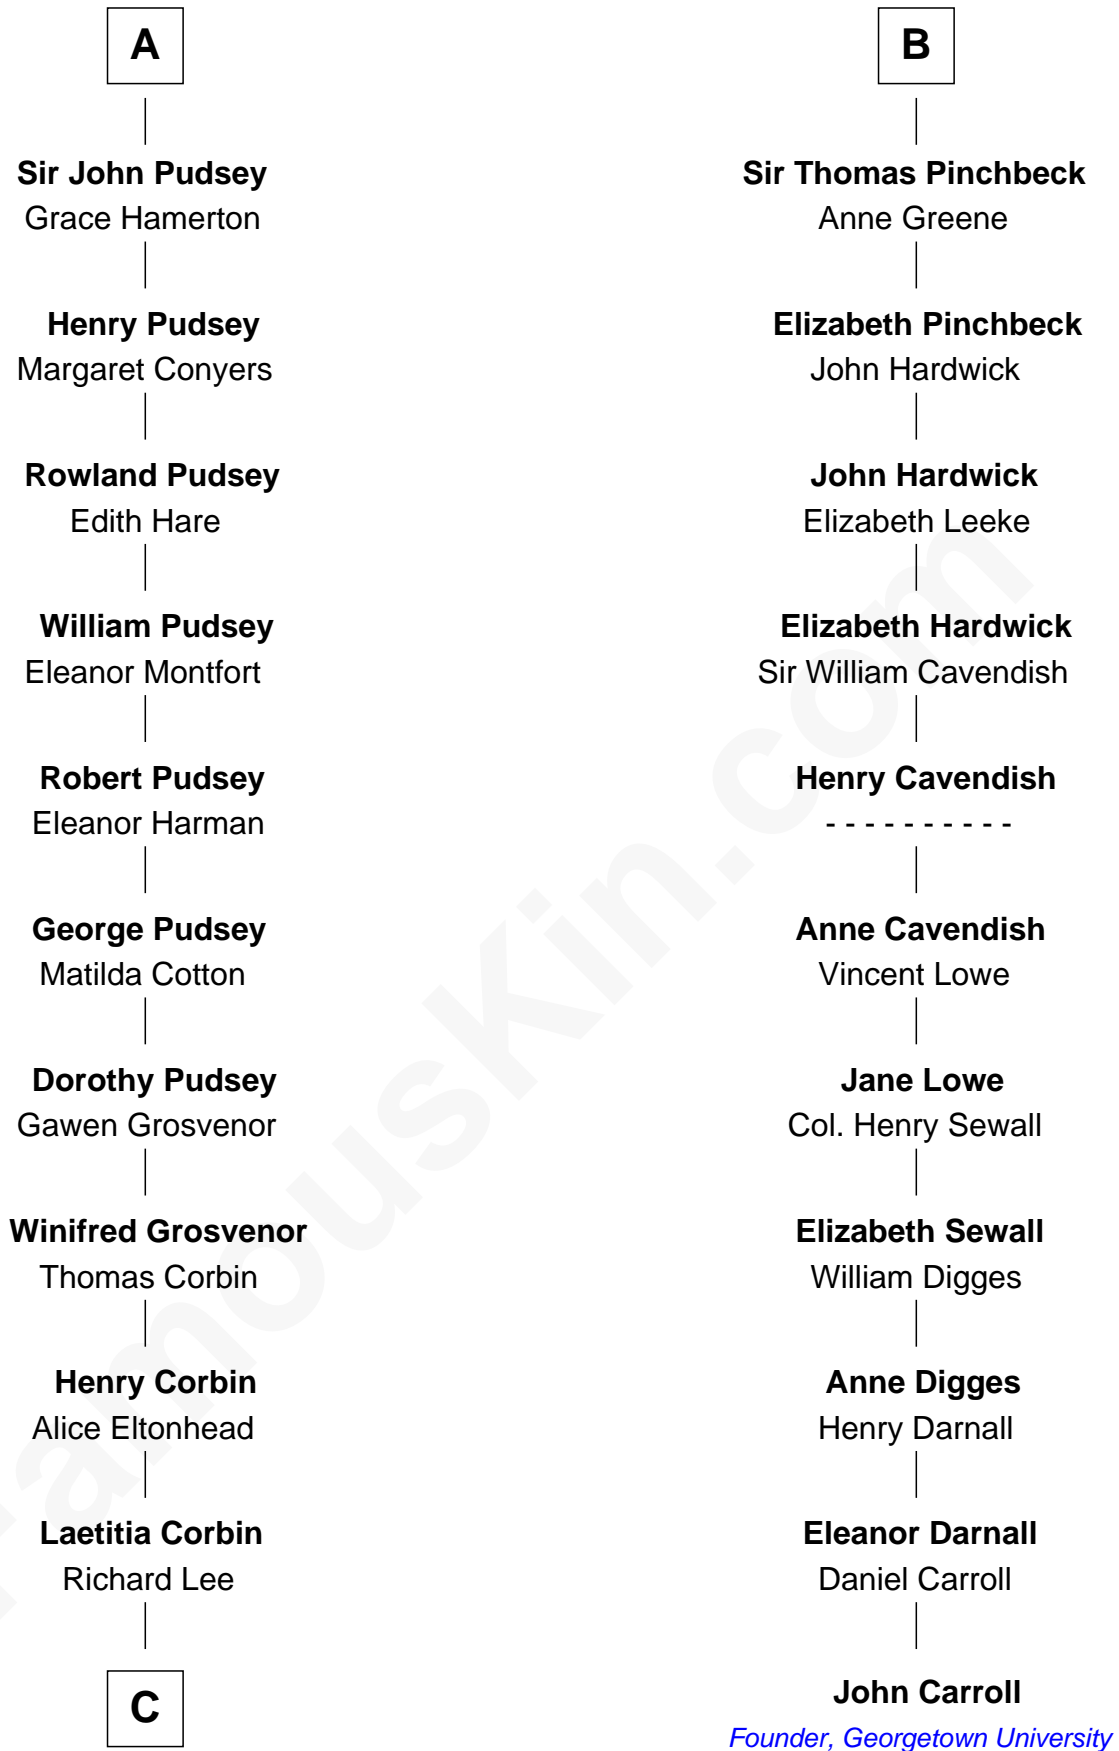

# FamousKin.com Relationship Chart of

**Henry Lee III**

*9th Governor of Virginia*

17th cousin 2 times removed of

**John Carroll**

*Founder of Georgetown University*

**Maud of Angus**

*with husband*  
*Sir Richard de Dover*

Sir Henry Tailboys

**Isabel de Atholl**

Sir Ralph Eure

**Sir Walter Tailboys**

Margaret - - - - -

**Margaret Eure**

Sir John Pudsey

**Sir Walter Tailboys**

- - - - -

**Sir Ralph Pudsey**

Margaret Tunstall

**Margaret Tailboys**

Richard Pinchbeck

**A**

**B**

**C**