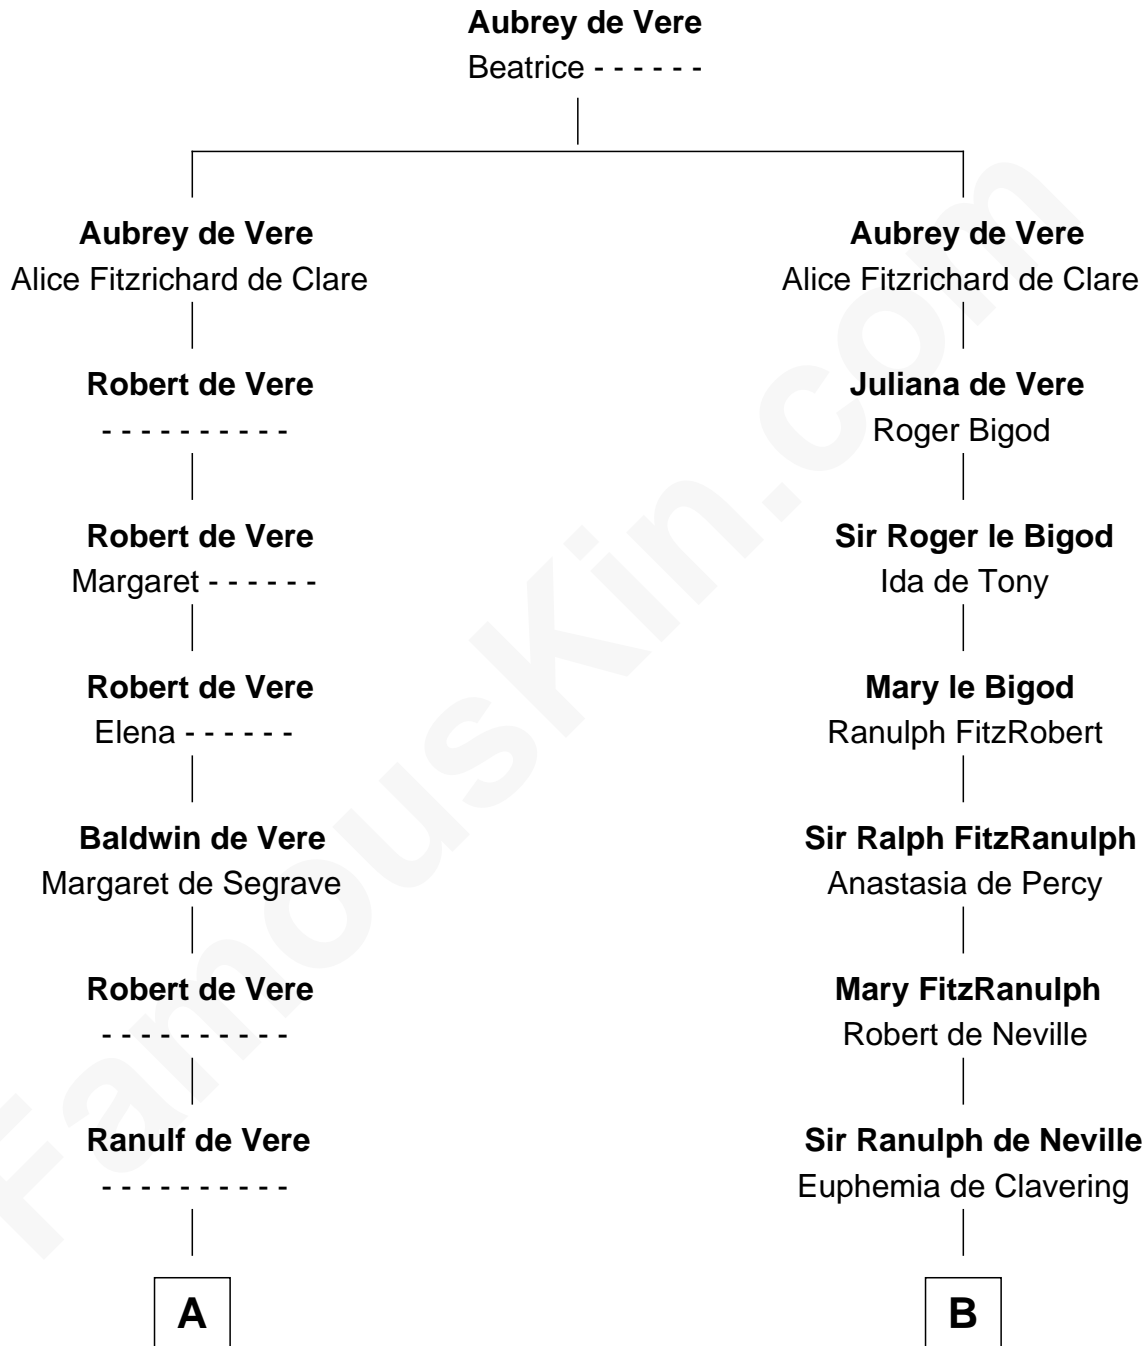

FamousKin.com Relationship Chart of

Henry Lee III

9th Governor of Virginia

20th cousin 1 time removed of

John Carroll

Founder of Georgetown University

C

Mary Isham
Col. William Randolph

Elizabeth Randolph
Richard Bland

Mary Bland
Henry Lee

Col. Henry Lee
Lucy Grymes

Henry Lee III
Light-Horse Harry

D

William Digges
Elizabeth Sewall

Anne Digges
Henry Darnall

Eleanor Darnall
Daniel Carroll