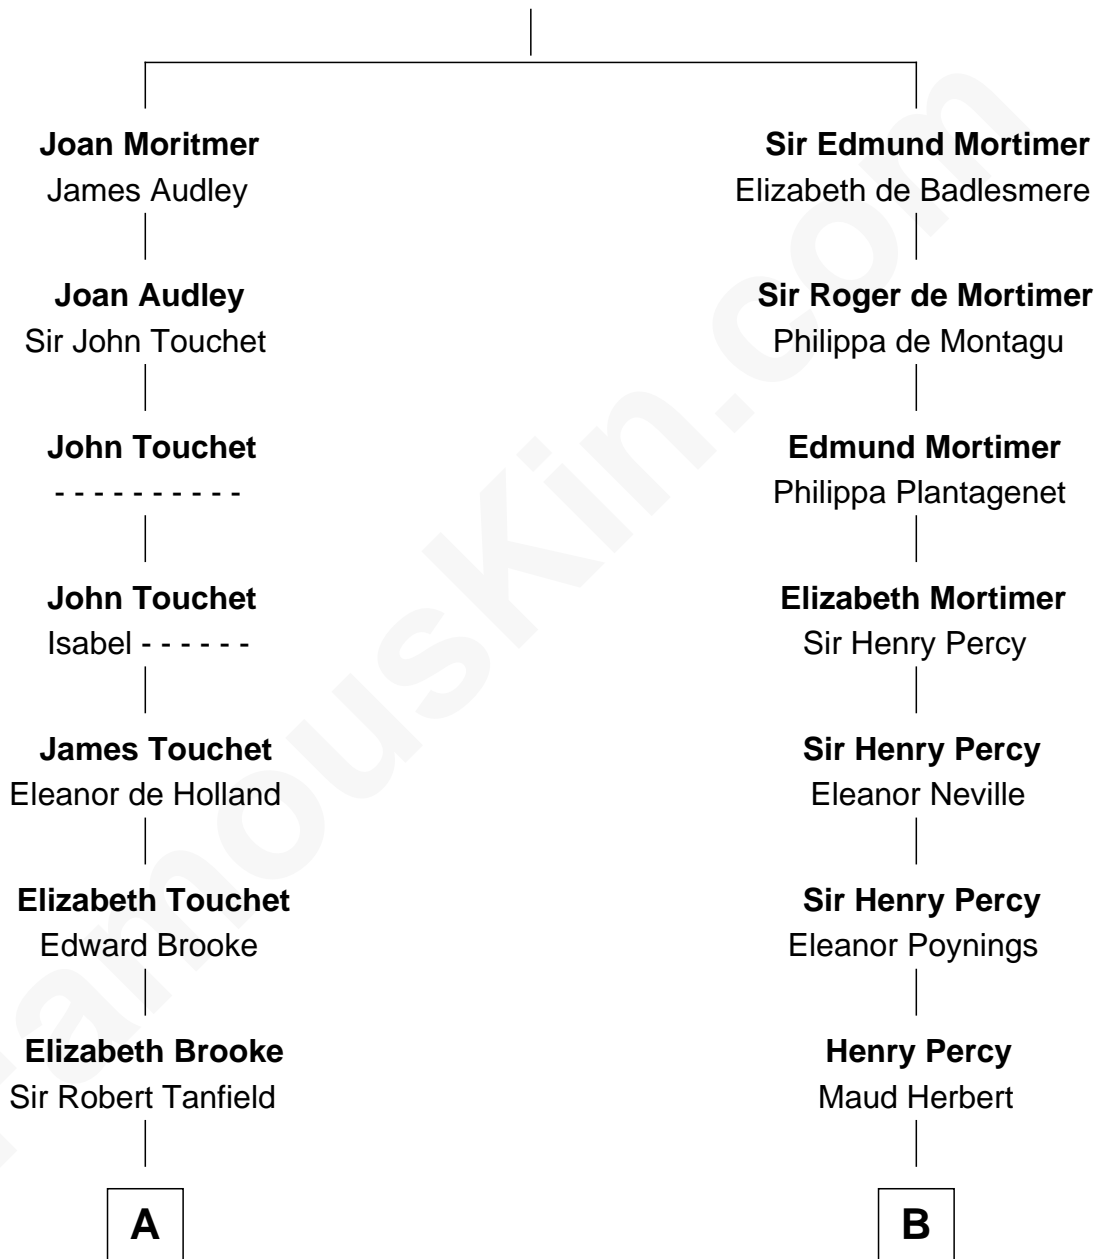

FamousKin.com Relationship Chart of

Henry Lee III

9th Governor of Virginia

16th cousin 2 times removed of

John Carroll

Founder of Georgetown University

Roger de Mortimer

Joan de Geneville

C

Col. Henry Lee
Lucy Grymes

Henry Lee III
Light-Horse Harry

FamousKin.com